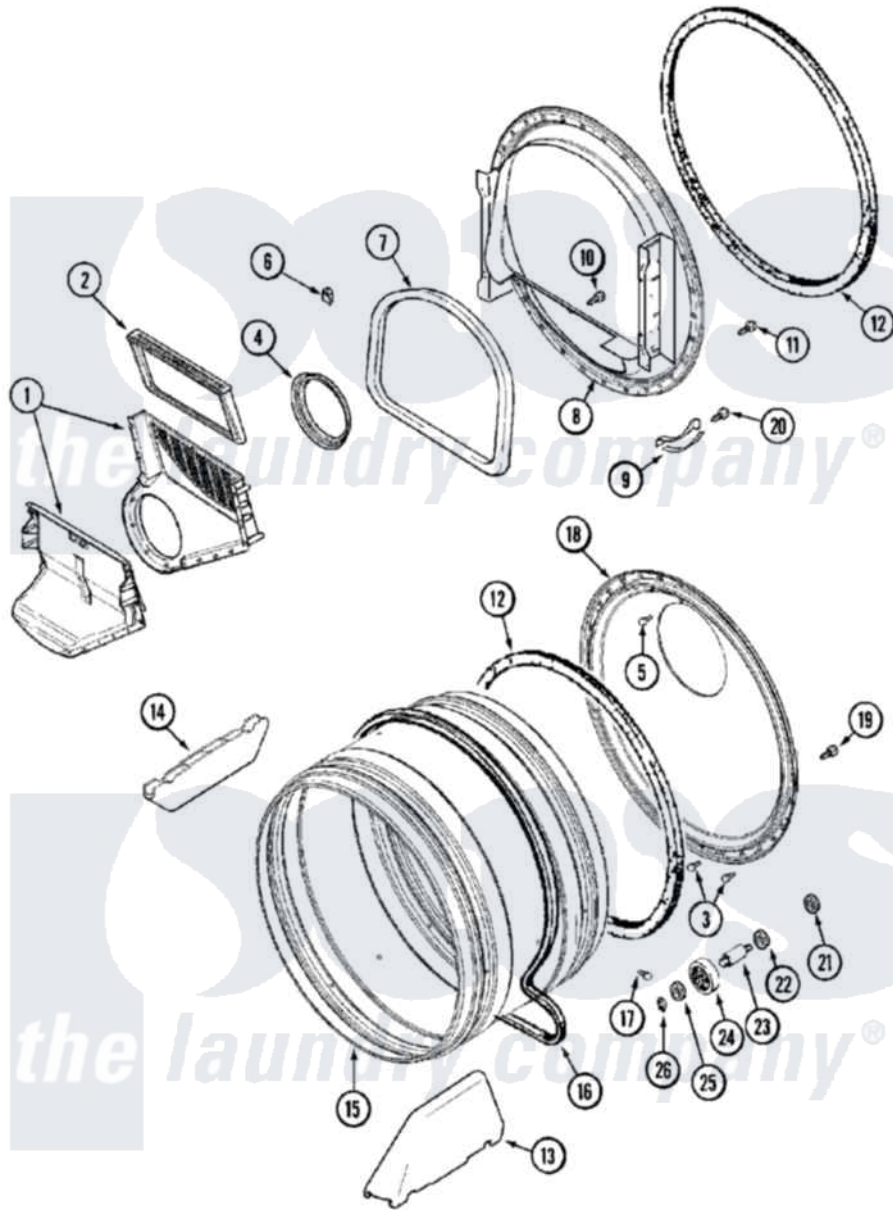

# Maytag MDE21PNDGW 05 - TUMBLER

Maytag [Commercial Maytag MDE21PNDGW Dryer Parts](#) Parts Diagram 05 - TUMBLER  
 Click on the part number to view part

Item	Original Part Number	Replaced By	Status	Part Description
001	<a href="#">33001799</a>			Outlet Duct Assembly Note: Outlet Duct Assembly
002	<a href="#">33002790</a>			Lint Filter
003	<a href="#">210932</a>			Screw, No.8 X 9/16 Ctsk Note: Screw, Inlet Duct
004	<a href="#">33002560</a>			Seal, Blower
005	22001996	<a href="#">3370225</a>		Screw
006	<a href="#">Y310376</a>			Clip, Door Switch Harness
007	<a href="#">33001767</a>			Seal, Shroud
008	<a href="#">33001802</a>			Front, Tumbler
009	<a href="#">306508</a>			Tumbler Bearing Kit ---W
010	NLA		Not Available	SCREW, OUTLET DUCT (PHILLIPS)
011	33001855	<a href="#">33002917</a>		Screw, No.10-16
012	<a href="#">33001807</a>			Seal, Tumbler
013	33001756	<a href="#">33002032</a>		Baffle
014	<a href="#">33001755</a>			Baffle

015	33001794	<a href="#">33001889</a>	Tumbler
016	<a href="#">33002535</a>		V-Belt
017	33001788	<a href="#">33002973</a>	Screw, No.9-15 X 1.00 Hx WS
018	<a href="#">33002779</a>		Tumbler Back And Seal As-Pack
"	<a href="#">33003037</a>		Tumbler Back And Seal
019	<a href="#">22001995</a>		Screw Note: Screw, Tumbler Front And Shroud
020	<a href="#">210720</a>		Rivet, Bearing To Tumbler Fmt
021	<a href="#">33001443</a>		Nut, Hex
022	Y313347	<a href="#">312535</a>	Washer, Vault Mounting Brk.
023	Y312948	<a href="#">6-3129480</a>	Shaft- Tumbler
024	Y303373	<a href="#">12001541</a>	Drum Roller/Washer Assembly--W
025	<a href="#">312535</a>		Washer, Vault Mounting Brk.
026	410233	<a href="#">9703438</a>	Ring-Retrn