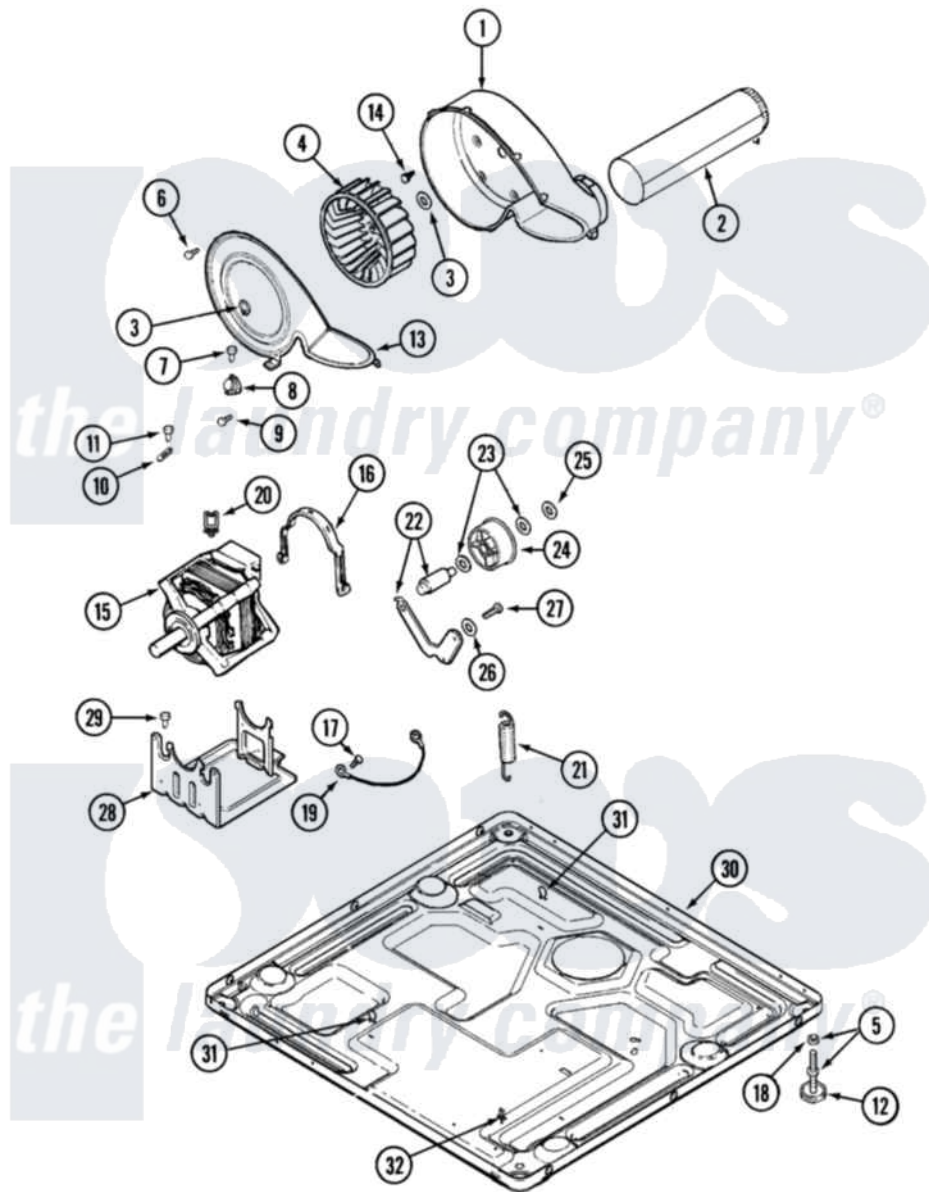

Maytag MDE21PNDGW 07 - MOTOR DRIVE & BASE

Maytag Commercial Maytag MDE21PNDGW Dryer Parts Parts Diagram 07 - MOTOR DRIVE & BASE
 Click on the part number to view part

Item	Original Part Number	Replaced By	Status	Part Description
001	33001789			Housing, Blower
002	22001995			Screw Note: Screw, Tumbler Front And Shroud
"	33001800			Duct Assembly, Exhaust
003	410233	9703438		Ring-Retrn
004	33002797			Wheel, Blower
005	Y305086			Adjustable Leg And Nut
006	33001855	33002917		Screw, No.10-16
007	Y313561			Screw---NA
008	303392			Thermostat, Cycling
"	Y303391	33303391		Thermostat, Cycling
009	22001996	3370225		Screw
010	33001762			Fuse, Thermal
011	NLA		Not Available	SCREW, THERMAL CUT-OFF
012	Y314137			Foot, Rubber
013	33001837			Cover, Thermostat
"	33002711			Cover, Blower Housing

014	314818	1163839	Screw
015	33002796	W10197708	Motor-Drve
016	33002221	Y015825	Clip, Motor To Motor Support
017	910343	488234	Screw 8-32 X 1/4
018	Y052740	62739	Nut, Lock
019	901220		Ground Wire
020	Y310376		Clip, Door Switch Harness
021	33002460	33002459	Assembly, Spring And Plug
"	33002461		Plug For Spring
022	33001840	6-3705180	Idler Arm
023	Y312527		Washer, Idler Shaft
024	33001783	6-3700340	BearIng- I
025	312958	354987	Ring, Retaining
026	33002218		Grommet, Idler Arm
027	Y014874		Screw, Idler Arm And Sleeve
028	33002817		Motor Support, Offset
029	Y313561		Screw----NA
030	33001821		Transformer
"	33001948		Transformer Lower
"	NLA	Not Available	BASE, (LWR)----NA
031	410490		Spring, Retainer Wire Harness
032	315471	22003298	Retainer, Wire