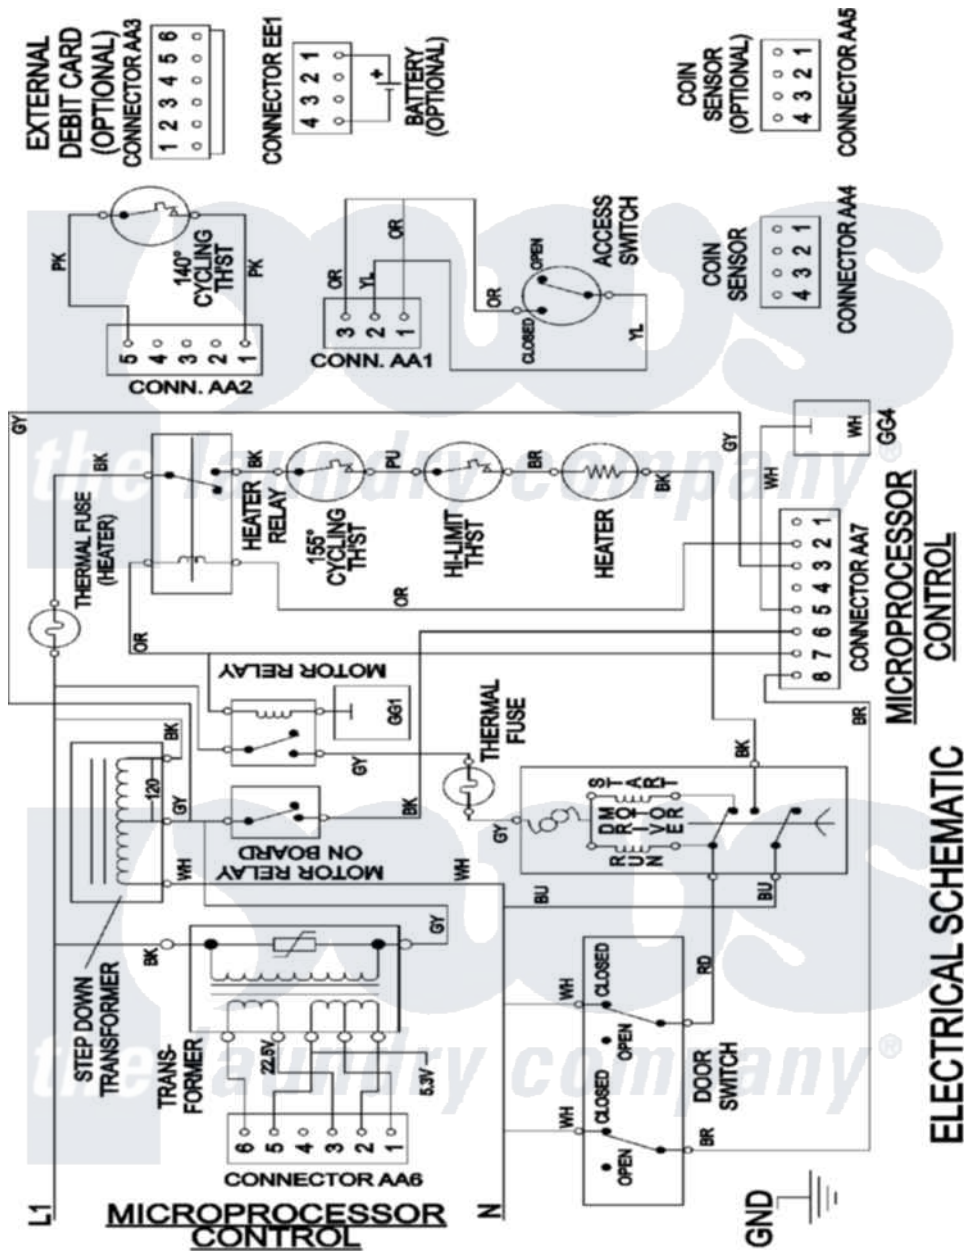

Maytag MDE21PNDGW 08 - WIRING INFORMATION

Maytag [Commercial Maytag MDE21PNDGW Dryer Parts](#) Parts Diagram 08 - WIRING INFORMATION
 Click on the part number to view part

Item	Original Part Number	Replaced By	Status	Part Description
001	NLA		Not Available	WIRING INFORMATION