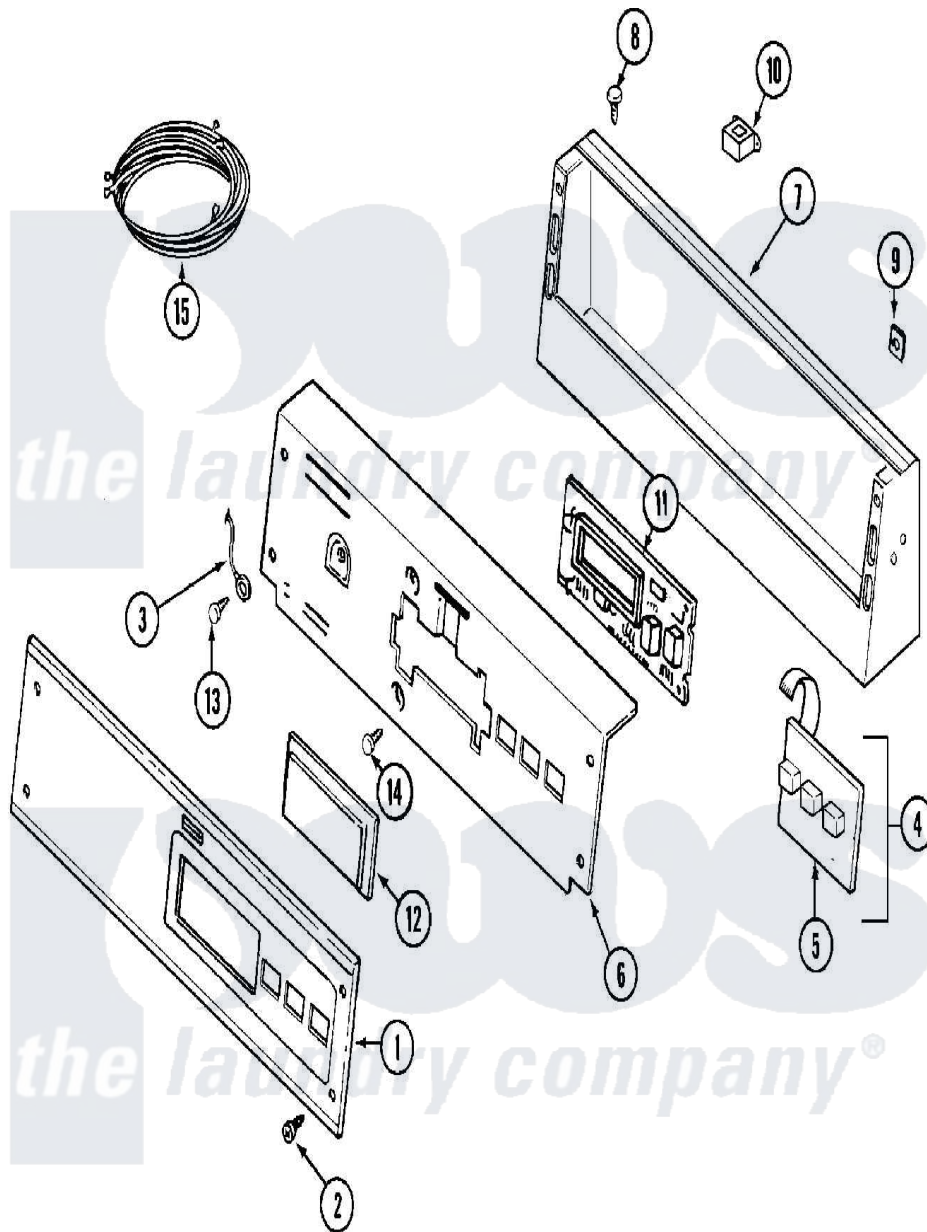

# Maytag MDE21PNDYW 01 - CONTROL PANEL

Maytag [Commercial Maytag MDE21PNDYW Dryer Parts](#) Parts Diagram 01 - CONTROL PANEL  
 Click on the part number to view part

Item	Original Part Number	Replaced By	Status	Part Description
001	<a href="#">33002943</a>			Facia - Pn
002	<a href="#">215506</a>			Screw, Control Panel Overlay
003	<a href="#">22001959</a>			Wire, Ground
004	215527	<a href="#">W10140652</a>		Screw, 6-20 X 1/2
"	<a href="#">306694</a>			Backup Plate With Switch
005	33002863	<a href="#">W10131113</a>		Push Button
006	<a href="#">22002954</a>			Deflector, Water
"	<a href="#">33002523</a>			Bracket, Back
007	<a href="#">22003101</a>			Console
008	22001996	<a href="#">3370225</a>		Screw
009	<a href="#">215003</a>			Fastener, Panel And Bracket
010	<a href="#">22001960</a>			Transformer
"	22002925	<a href="#">3370225</a>		Screw
011	<a href="#">33001204</a>			Stand-Off, Ccontrol Board
"	33002358	<a href="#">W10130081</a>		Control Board
012	22001962	<a href="#">W10131114</a>		Cover, Display

013	<a href="#">211252</a>	Screw, Ground Wire
014	<a href="#">215526</a>	Screw, Circuit Board
015	<a href="#">22003818</a>	Wire Harness
"	<a href="#">33001878</a>	Wire Harness, Main
"	<a href="#">33002090</a>	Harness, Service