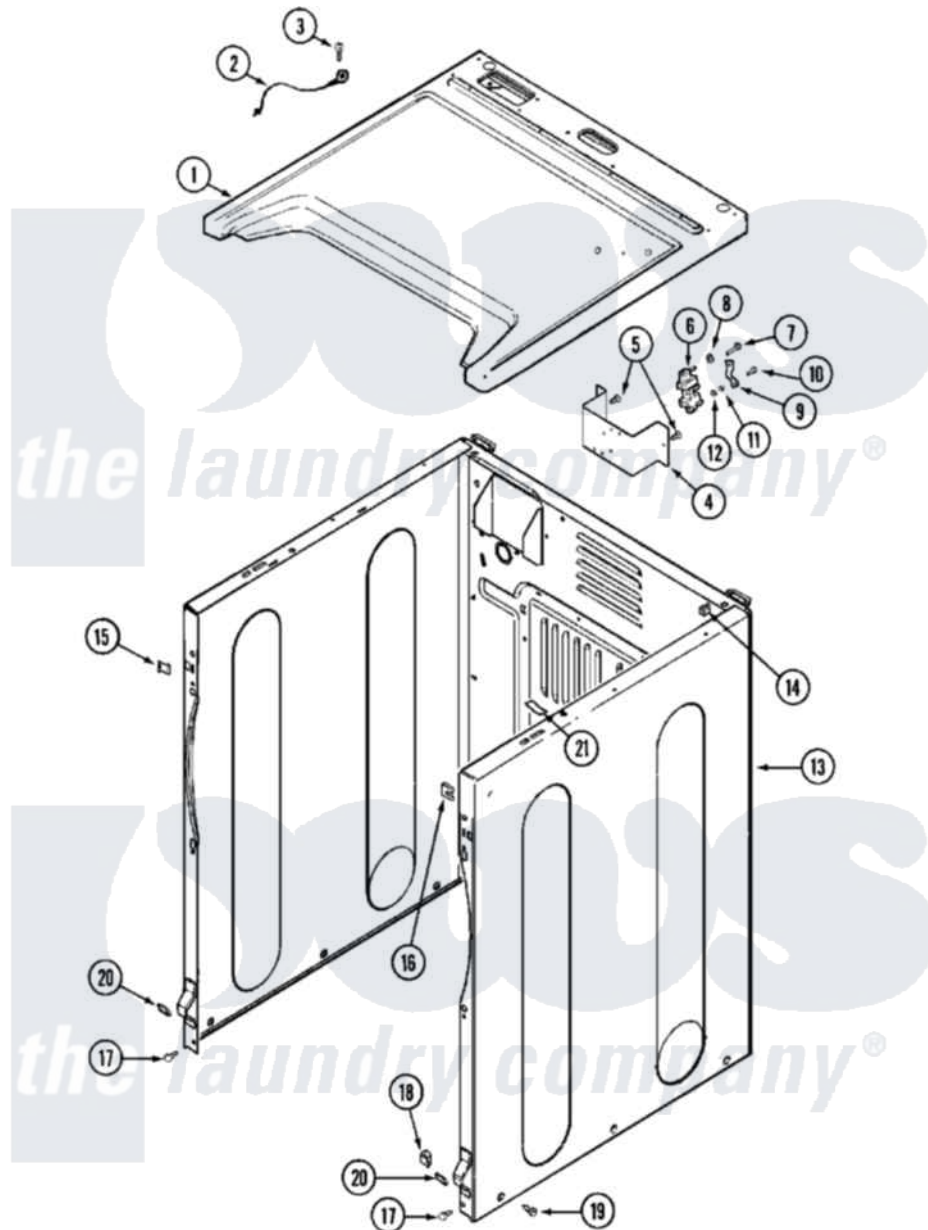

Maytag MDE21PNDYW 02 - CABINET-FRONT

Maytag Commercial Maytag MDE21PNDYW Dryer Parts Parts Diagram 02 - CABINET-FRONT
 Click on the part number to view part

Item	Original Part Number	Replaced By	Status	Part Description
001	33002627			Cover, Top
002	22001959			Wire, Ground
003	210186	3370225		Screw
004	NLA		Not Available	BRACKET, TERMINAL BLOCK---NA
005	22001995			Screw Note: Screw, Tumbler Front And Shroud
006	33001244			Block, Terminal
"	33002106			Shield, Terminal Block
007	Y312209	W10001200		Screw
008	Y311270			Washer, Terminal Block
009	Y312184			Strap, Grounding
010	Y312209	W10001200		Screw
011	311484	112432		Nut
012	311093			Washer, Terminal Connection
013	22003639			Cabinet Assembly
014	310933	33002194		Nut, Speed

015	22002049		Clip Note: Clip, Front Panel
016	213280	204439	Screw And Fstner Assembly
017	22001995		Screw Note: Screw, Tumbler Front And Shroud
018	Y310376		Clip, Door Switch Harness
019	22003409	213007	Xfor Cabinet See Cabinet, Back
020	22002239		Clip, Front Panel
021	33001836		Strap, Top Cover Support