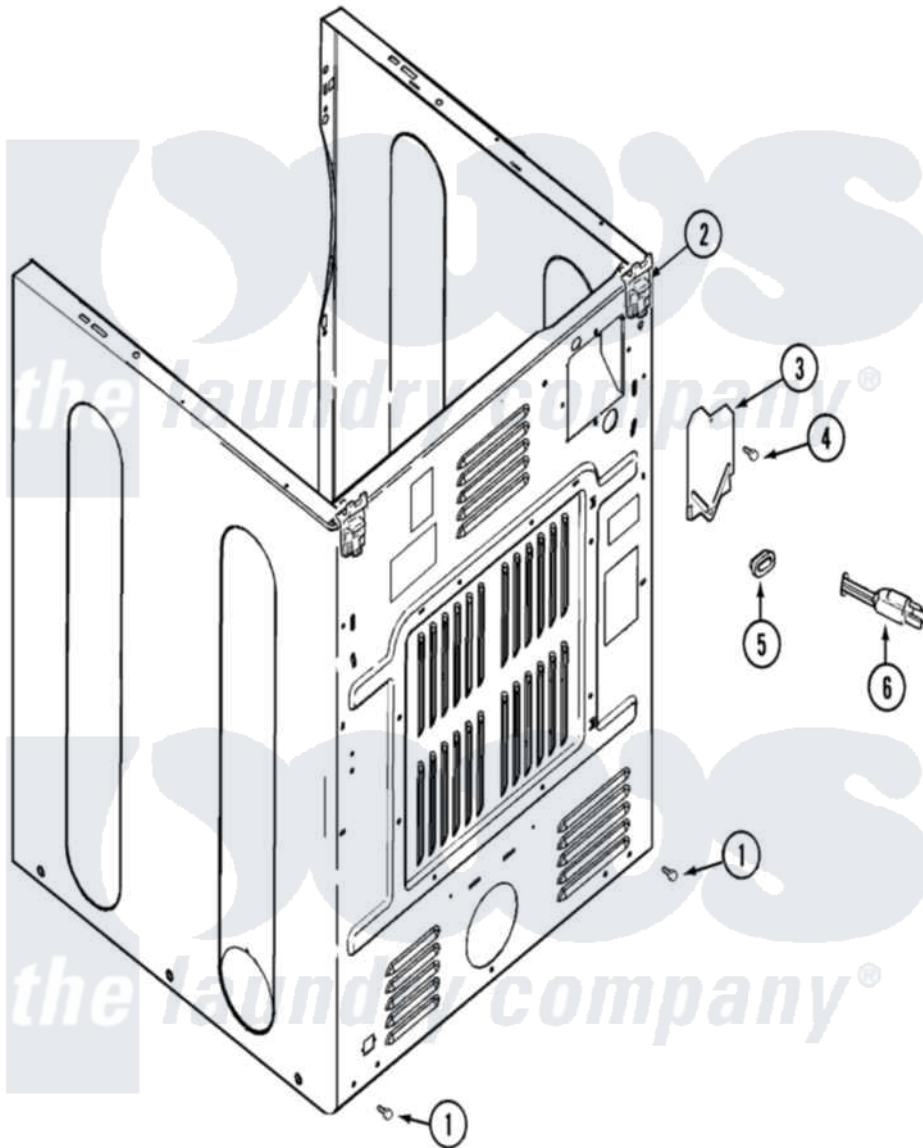

# Maytag MDE21PNDYW 04 - CABINET-REAR

Maytag [Commercial Maytag MDE21PNDYW Dryer Parts](#) Parts Diagram 04 - CABINET-REAR  
 Click on the part number to view part

Item	Original Part Number	Replaced By	Status	Part Description
001	<a href="#">22001995</a>			Screw Note: Screw, Tumbler Front And Shroud
002	<a href="#">22001995</a>			Screw Note: Screw, Tumbler Front And Shroud
"	<a href="#">22004095</a>			Hinge, Plastic
003	<a href="#">33001795</a>			Cover, Terminal Block
004	<a href="#">22001995</a>			Screw Note: Screw, Tumbler Front And Shroud
005	<a href="#">211881</a>			Grommet, Cord Part Not Used-Gas Models Only
"	<a href="#">33002157</a>			Grommet
006	<a href="#">22003062</a>			Cord, Power
"	<a href="#">33002916</a>			Power Cord, Canadian 240V