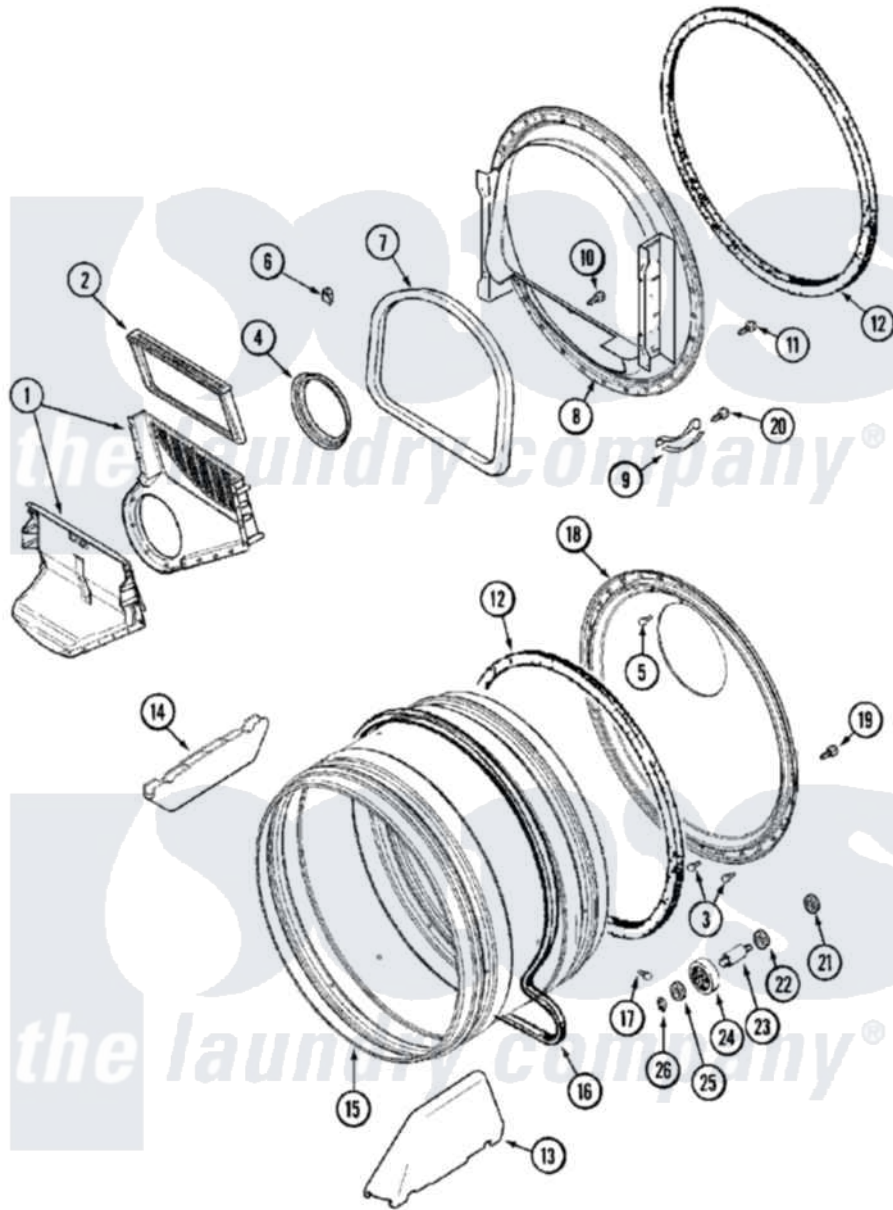

Maytag MDE21PNDYW 05 - TUMBLER

Maytag [Commercial Maytag MDE21PNDYW Dryer Parts](#) Parts Diagram 05 - TUMBLER
 Click on the part number to view part

Item	Original Part Number	Replaced By	Status	Part Description
001	33001799			Outlet Duct Assembly Note: Outlet Duct Assembly
002	33002790			Lint Filter
003	210932			Screw, No.8 X 9/16 Ctsk Note: Screw, Inlet Duct
004	33002560			Seal, Blower
005	22001996	3370225		Screw
006	Y310376			Clip, Door Switch Harness
007	33001767			Seal, Shroud
008	33001802			Front, Tumbler
009	306508			Tumbler Bearing Kit ---W
010	NLA		Not Available	SCREW, OUTLET DUCT (PHILLIPS)
011	33001855	33002917		Screw, No.10-16
012	33001807			Seal, Tumbler
013	33001756	33002032		Baffle
014	33001755			Baffle

015	33001794	33001889	Tumbler
016	33002535		V-Belt
017	33001788	33002973	Screw, No.9-15 X 1.00 Hx WS
018	33002779		Tumbler Back And Seal As-Pack
"	33003037		Tumbler Back And Seal
019	22001995		Screw Note: Screw, Tumbler Front And Shroud
020	210720		Rivet, Bearing To Tumbler Fmt
021	33001443		Nut, Hex
022	Y313347	312535	Washer, Vault Mounting Brk.
023	Y312948	6-3129480	Shaft- Tumbler
024	Y303373	12001541	Drum Roller/Washer Assembly--W
025	312535		Washer, Vault Mounting Brk.
026	410233	9703438	Ring-Retrn