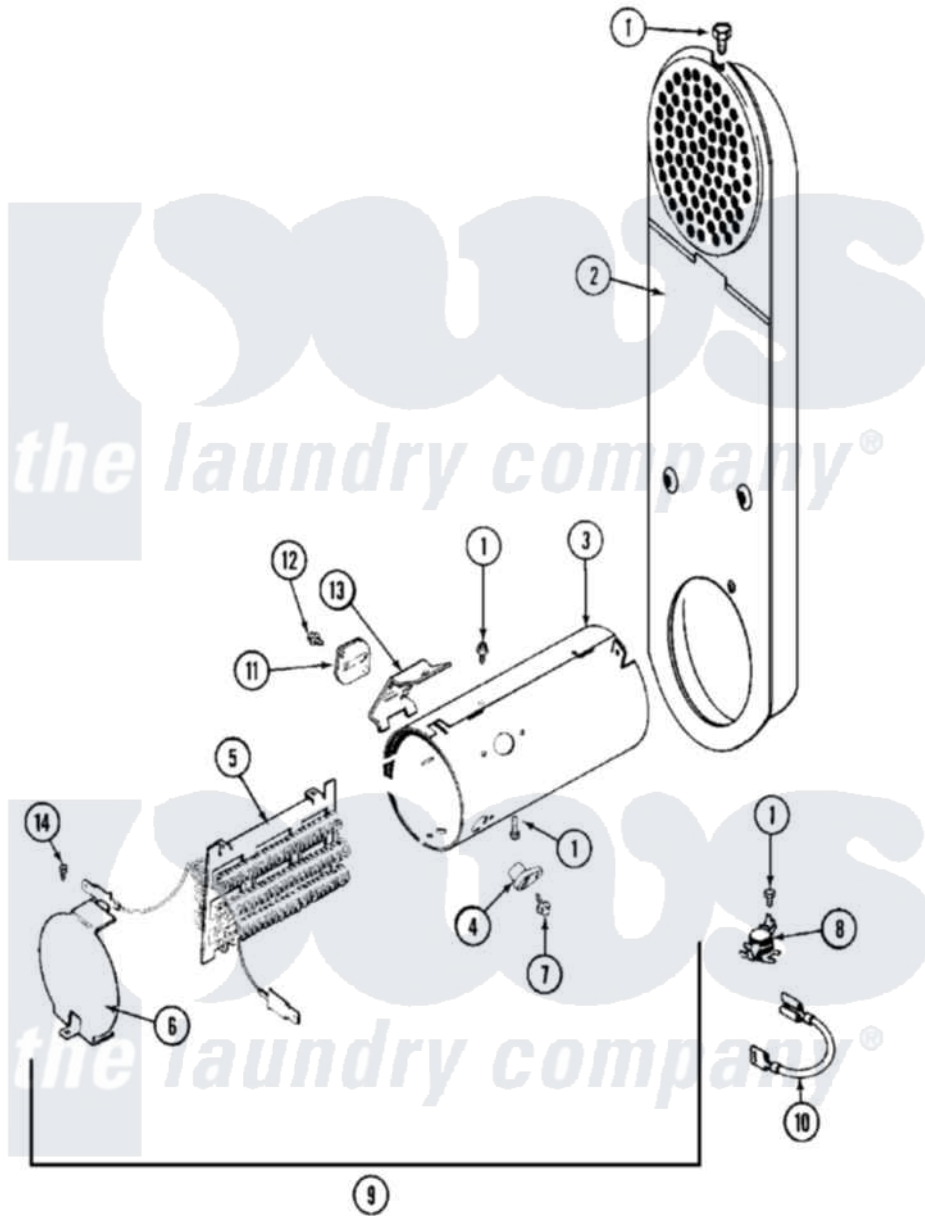

Maytag MDE21PNDYW 06 - HEATER

Maytag [Commercial Maytag MDE21PNDYW Dryer Parts](#) Parts Diagram 06 - HEATER
 Click on the part number to view part

Item	Original Part Number	Replaced By	Status	Part Description
001	211294	90767		Screw, 8A X 3/8 HeX Washer Head Tapping
002	33002767	33003038		Assembly, Inlet Duct-Elec
"	33003038			Assembly, Inlet Duct-Elec
003	314995			Enclosure, Heater
004	314998			Insulator, Terminal
005	307184	Y308612		Heater Sub-Assembly
"	307185	308614		Heater Sub-Assembly
006	314999			Shield, Radiant
007	NLA		Not Available	SCREW, TERMINAL INSULATOR
008	303396			Thermostat, Hi-Limit
009	307178			Heater Assembly
"	307179			Heater Assembly
010	Y307173			Wire, Jumper
011	33002261			Fuse, Thermal
012	NLA		Not Available	SCREW

013

[315346](#)

Bracket, Thermal Fuse

014

22001996

[3370225](#)

Screw

015