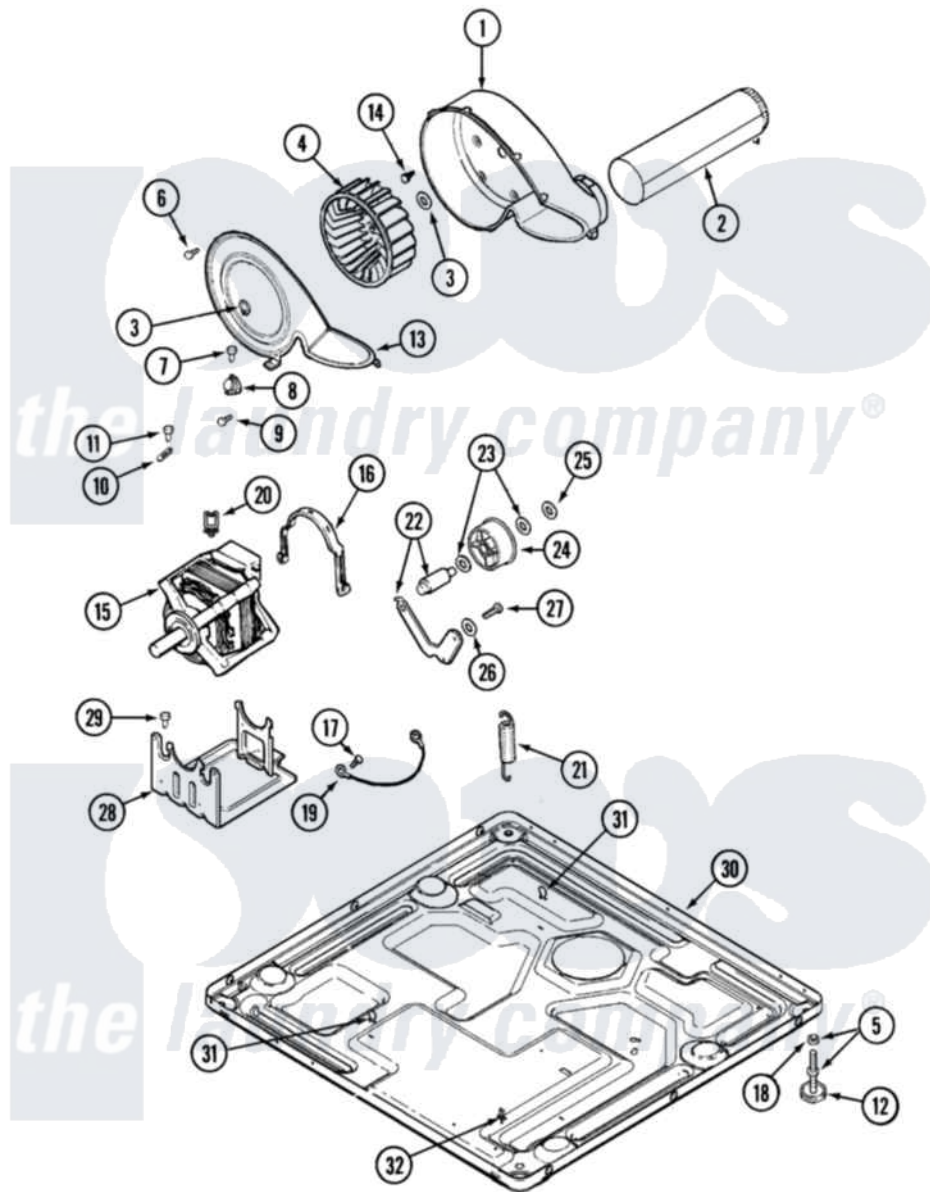

Maytag MDE21PNDYW 07 - MOTOR DRIVE & BASE

Maytag Commercial Maytag MDE21PNDYW Dryer Parts Parts Diagram 07 - MOTOR DRIVE & BASE
 Click on the part number to view part

Item	Original Part Number	Replaced By	Status	Part Description
001	33001789			Housing, Blower
002	22001995			Screw Note: Screw, Tumbler Front And Shroud
"	33001800			Duct Assembly, Exhaust
003	410233	9703438		Ring-Retrn
004	33002797			Wheel, Blower
005	Y305086			Adjustable Leg And Nut
006	33001855	33002917		Screw, No.10-16
007	Y313561			Screw---NA
008	303392			Thermostat, Cycling
"	Y303391	33303391		Thermostat, Cycling
009	22001996	3370225		Screw
010	33001762			Fuse, Thermal
011	NLA		Not Available	SCREW, THERMAL CUT-OFF
012	Y314137			Foot, Rubber
013	33001837			Cover, Thermostat
"	33002711			Cover, Blower Housing

014	314818	1163839	Screw
015	33002795		Motor, Drive 60Hz
016	33002221	Y015825	Clip, Motor To Motor Support
017	910343	488234	Screw 8-32 X 1/4
018	Y052740	62739	Nut, Lock
019	901220		Ground Wire
020	Y310376		Clip, Door Switch Harness
021	33002460	33002459	Assembly, Spring And Plug
"	33002461		Plug For Spring
022	33001840	6-3705180	Idler Arm
023	Y312527		Washer, Idler Shaft
024	33001783	6-3700340	BearIng- I
025	312958	354987	Ring, Retaining
026	33002218		Grommet, Idler Arm
027	Y014874		Screw, Idler Arm And Sleeve
028	33002817		Motor Support, Offset
029	Y313561		Screw---NA
030	22004151	W10133335	Relay, Motor
"	306199		Relay, Heater
"	33002969	W10133335	Relay, Motor
"	NLA	Not Available	BASE, (LWR)---NA
031	410490		Spring, Retainer Wire Harness
032	315471	22003298	Retainer, Wire