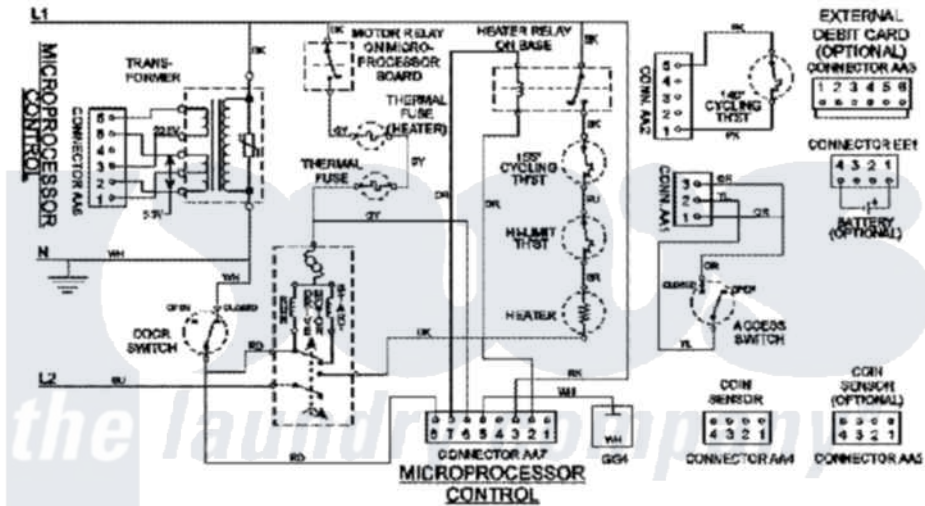

Maytag MDE21PNDYW 08 - WIRING INFORMATION

Maytag [Commercial Maytag MDE21PNDYW Dryer Parts](#) Parts Diagram 08 - WIRING INFORMATION
 Click on the part number to view part

Item	Original Part Number	Replaced By	Status	Part Description
001	NLA		Not Available	WIRING INFORMATION