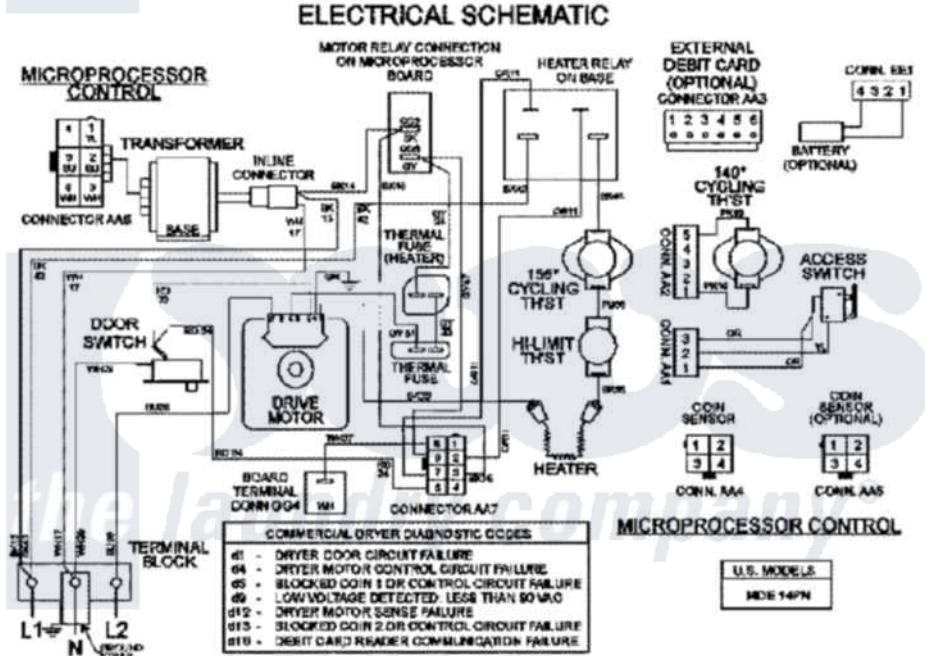

Maytag MDE21PNDYW 08 - WIRING INFORMATION

Maytag [Commercial Maytag MDE21PNDYW Dryer Parts](#) Parts Diagram 08 - WIRING INFORMATION
 Click on the part number to view part

Item	Original Part Number	Replaced By	Status	Part Description
001	NLA		Not Available	WIRING INFORMATION