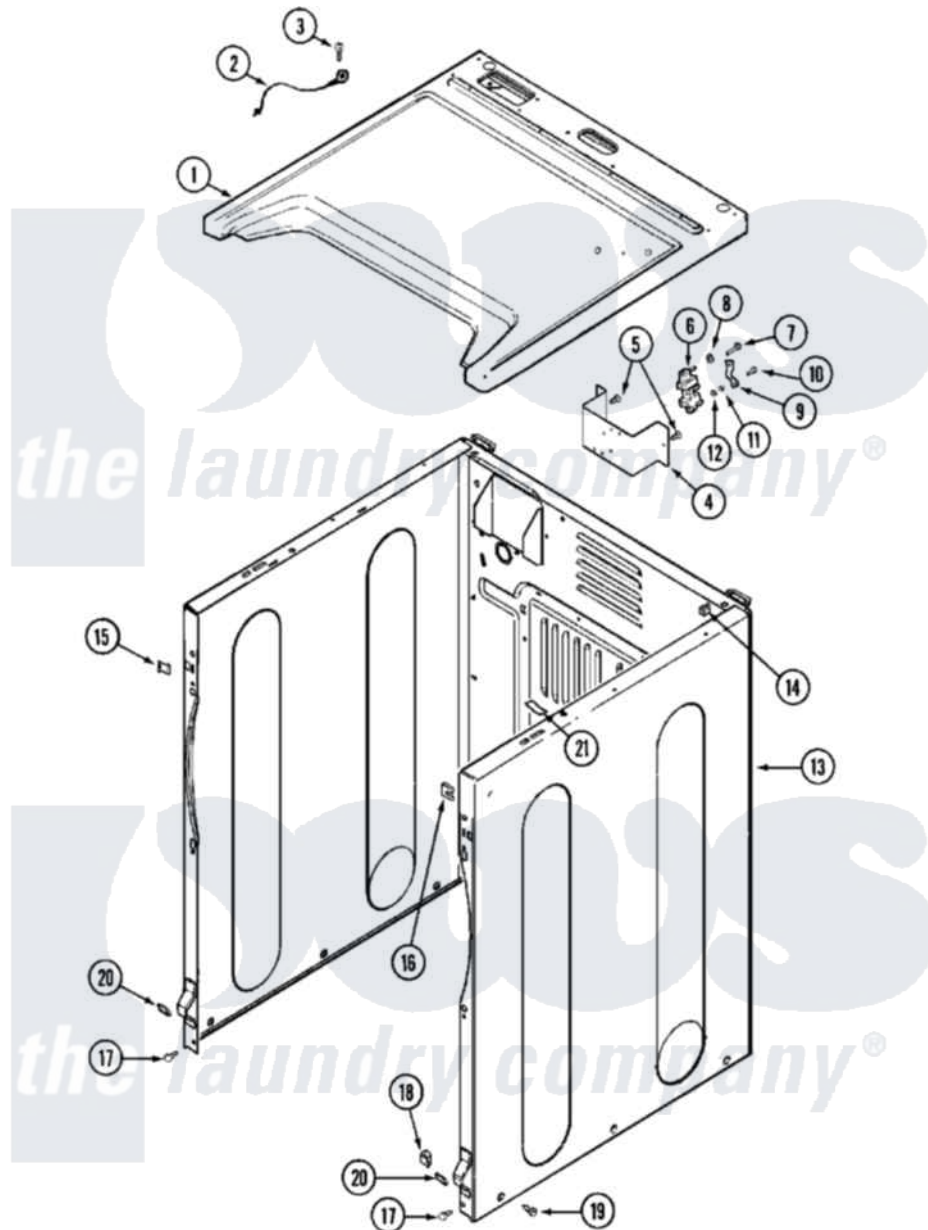

# Maytag MDE21PNDZW 02 - CABINET-FRONT

Maytag [Commercial Maytag MDE21PNDZW Dryer Parts](#) Parts Diagram 02 - CABINET-FRONT  
 Click on the part number to view part

Item	Original Part Number	Replaced By	Status	Part Description
001	<a href="#">33002627</a>			Cover, Top
002	<a href="#">22001959</a>			Wire, Ground
003	210186	<a href="#">3370225</a>		Screw
004	NLA		Not Available	BRACKET, TERMINAL BLOCK---NA
005	<a href="#">22001995</a>			Screw Note: Screw, Tumbler Front And Shroud
006	<a href="#">33001244</a>			Block, Terminal
"	<a href="#">33002106</a>			Shield, Terminal Block
007	<a href="#">Y312209</a>	<a href="#">W10001200</a>		Screw
008	<a href="#">Y311270</a>			Washer, Terminal Block
009	<a href="#">Y312184</a>			Strap, Grounding
010	<a href="#">Y312209</a>	<a href="#">W10001200</a>		Screw
011	<a href="#">311484</a>	<a href="#">112432</a>		Nut
012	<a href="#">311093</a>			Washer, Terminal Connection
013	<a href="#">22003639</a>			Cabinet Assembly
014	310933	<a href="#">33002194</a>		Nut, Speed

015	<a href="#">22002049</a>		Clip Note: Clip, Front Panel
016	213280	<a href="#">204439</a>	Screw And Fstner Assembly
017	<a href="#">22001995</a>		Screw Note: Screw, Tumbler Front And Shroud
018	<a href="#">Y310376</a>		Clip, Door Switch Harness
019	22003409	<a href="#">213007</a>	Xfor Cabinet See Cabinet, Back
020	<a href="#">22002239</a>		Clip, Front Panel
021	<a href="#">33001836</a>		Strap, Top Cover Support