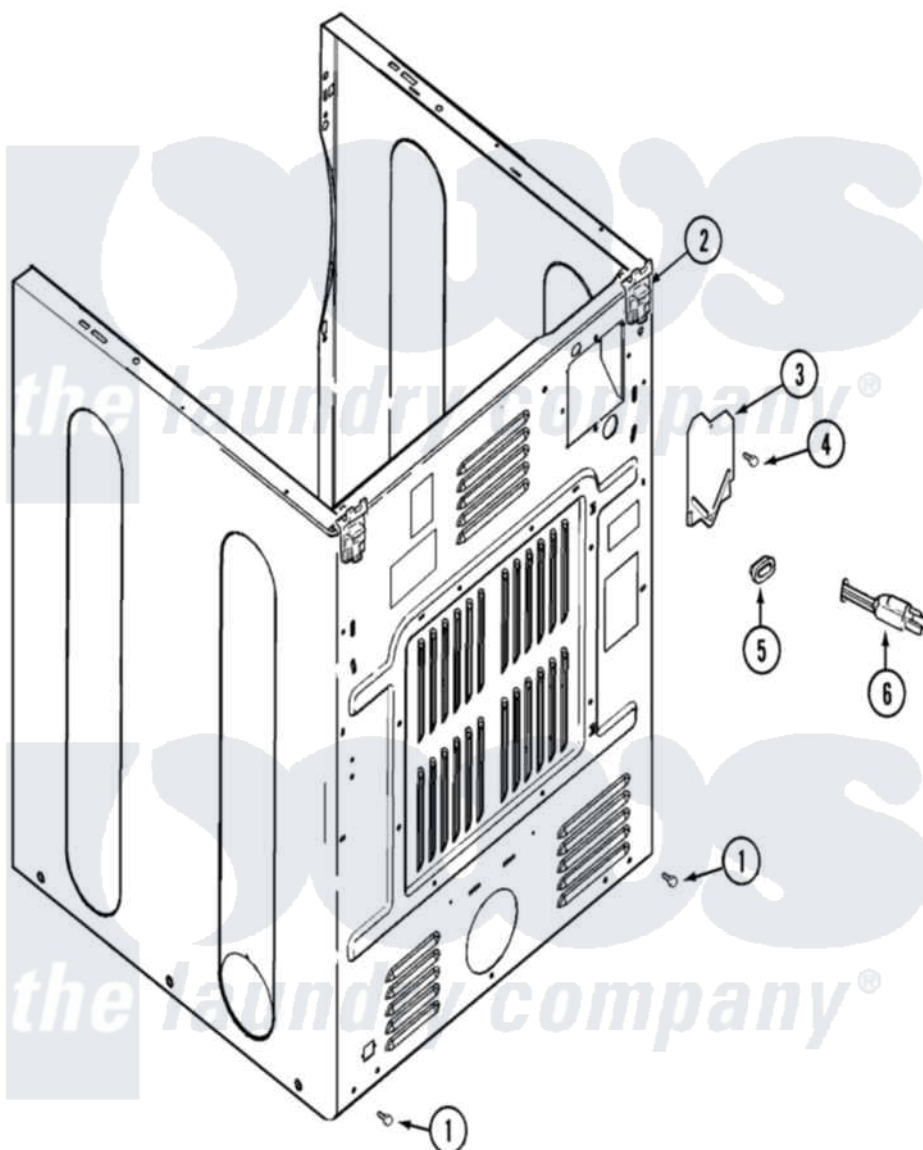

Maytag MDE21PNDZW 04 - CABINET-REAR

Maytag [Commercial Maytag MDE21PNDZW Dryer Parts](#) Parts Diagram 04 - CABINET-REAR
 Click on the part number to view part

Item	Original Part Number	Replaced By	Status	Part Description
001	22001995			Screw Note: Screw, Tumbler Front And Shroud
002	22001995			Screw Note: Screw, Tumbler Front And Shroud
"	22004095			Hinge, Plastic
003	33001795			Cover, Terminal Block
004	22001995			Screw Note: Screw, Tumbler Front And Shroud
005	211881			Grommet, Cord Part Not Used-Gas Models Only
"	33002157			Grommet
006	22003062			Cord, Power
"	33002916			Power Cord, Canadian 240V