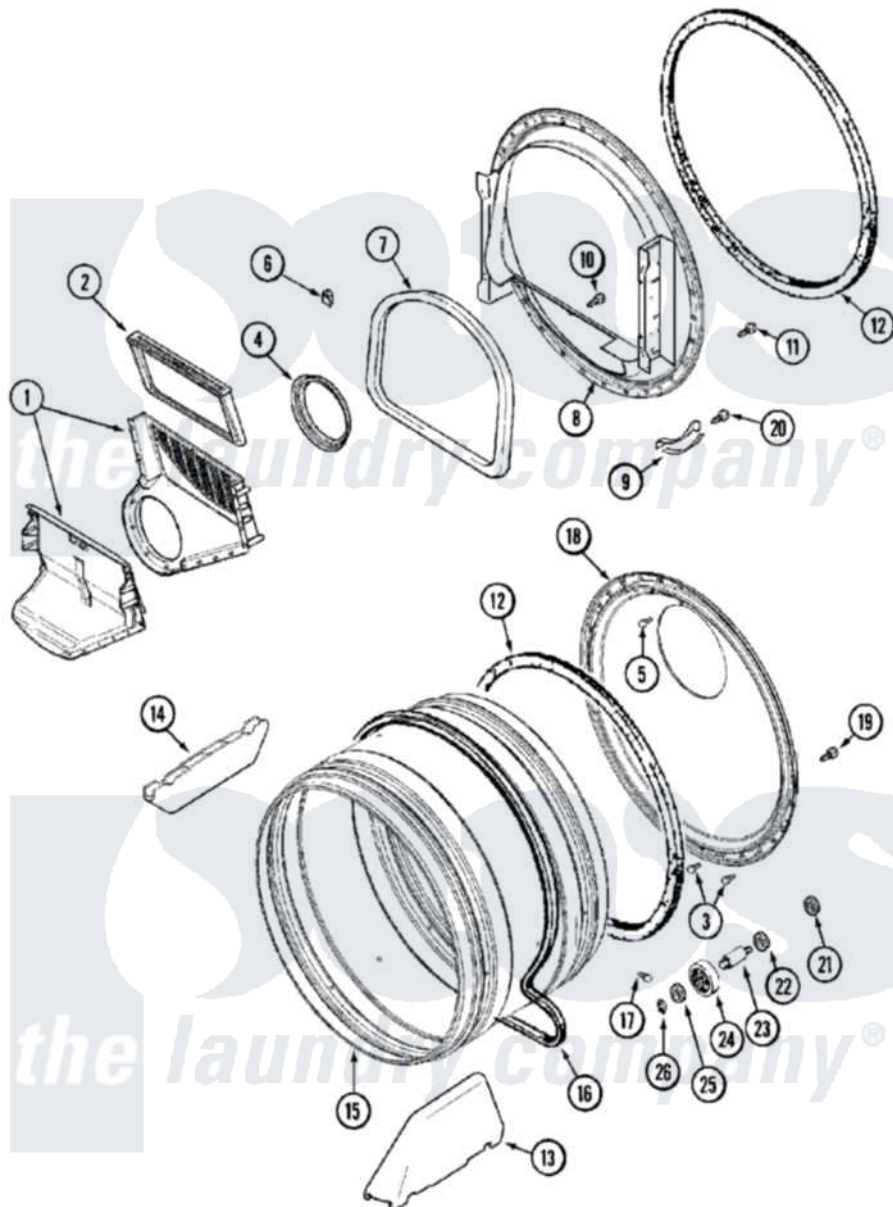

Maytag MDE21PNDZW 05 - TUMBLER

Maytag [Commercial Maytag MDE21PNDZW Dryer Parts](#) Parts Diagram 05 - TUMBLER
 Click on the part number to view part

Item	Original Part Number	Replaced By	Status	Part Description
001	33001799			Outlet Duct Assembly Note: Outlet Duct Assembly
002	33002790			Lint Filter
003	210932			Screw, No.8 X 9/16 Ctsk Note: Screw, Inlet Duct
004	33002560			Seal, Blower
005	22001996	3370225		Screw
006	Y310376			Clip, Door Switch Harness
007	33001767			Seal, Shroud
008	33001802			Front, Tumbler
009	306508			Tumbler Bearing Kit ---W
010	NLA		Not Available	SCREW, OUTLET DUCT (PHILLIPS)
011	33001855	33002917		Screw, No.10-16
012	33001807			Seal, Tumbler
013	33001756	33002032		Baffle
014	33001755			Baffle

015	33001794	33001889	Tumbler
016	33002535		V-Belt
017	33001788	33002973	Screw, No.9-15 X 1.00 Hx WS
018	33002779		Tumbler Back And Seal As-Pack
"	33003037		Tumbler Back And Seal
019	22001995		Screw Note: Screw, Tumbler Front And Shroud
020	210720		Rivet, Bearing To Tumbler Fmt
021	33001443		Nut, Hex
022	Y313347	312535	Washer, Vault Mounting Brk.
023	Y312948	6-3129480	Shaft- Tumbler
024	Y303373	12001541	Drum Roller/Washer Assembly--W
025	312535		Washer, Vault Mounting Brk.
026	410233	9703438	Ring-Retrn