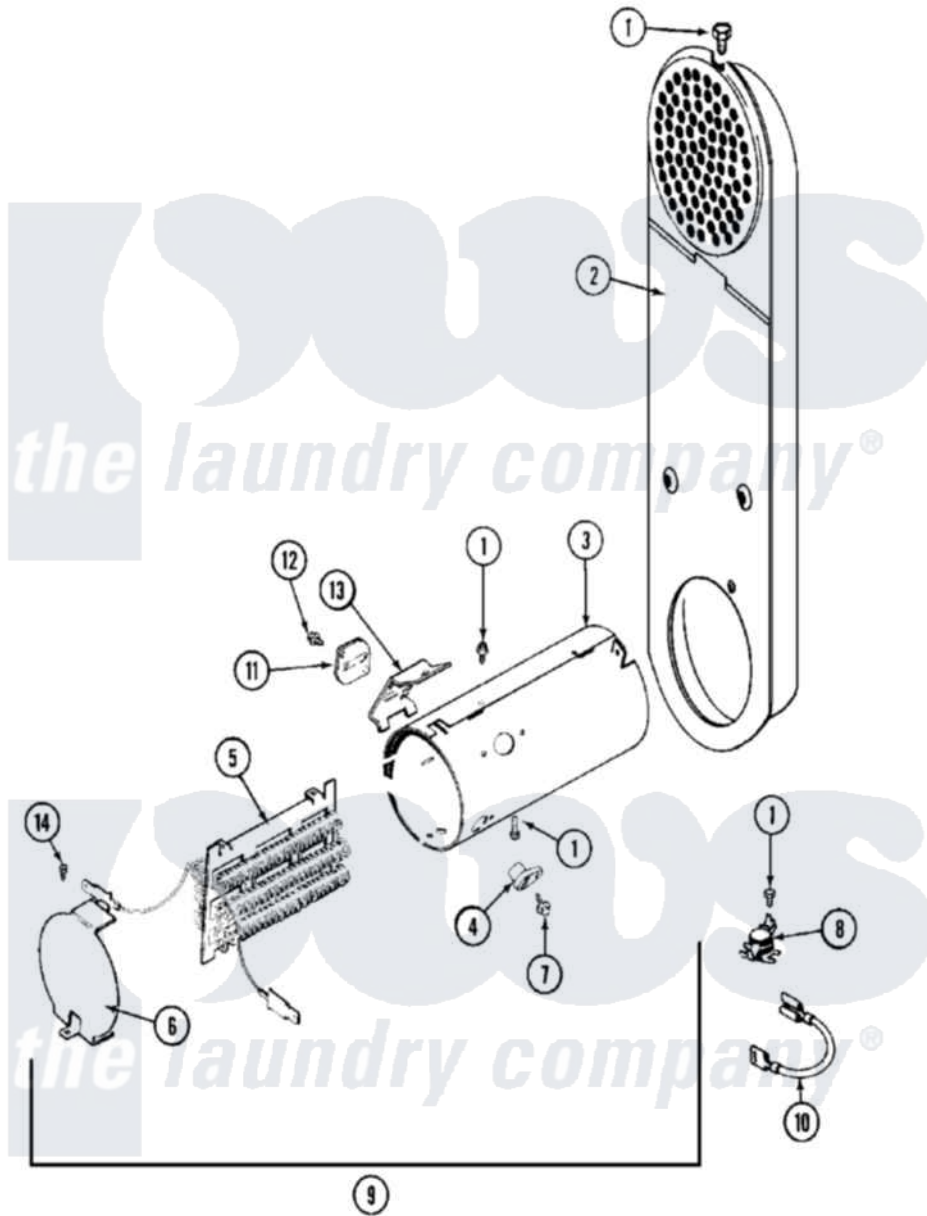

Maytag MDE21PNDZW 06 - HEATER

Maytag Commercial Maytag MDE21PNDZW Dryer Parts Parts Diagram 06 - HEATER
 Click on the part number to view part

Item	Original Part Number	Replaced By	Status	Part Description
001	211294	90767		Screw, 8A X 3/8 HeX Washer Head Tapping
002	33002767	33003038		Assembly, Inlet Duct-Elec
"	33003038			Assembly, Inlet Duct-Elec
003	314995			Enclosure, Heater
004	314998			Insulator, Terminal
005	307184	Y308612		Heater Sub-Assembly
"	307185	308614		Heater Sub-Assembly
006	314999			Shield, Radiant
007	NLA		Not Available	SCREW, TERMINAL INSULATOR
008	303396			Thermostat, Hi-Limit
009	307178			Heater Assembly
"	307179			Heater Assembly
010	Y307173			Wire, Jumper
011	33002261			Fuse, Thermal
012	NLA		Not Available	SCREW

013

[315346](#)

Bracket, Thermal Fuse

014

22001996

[3370225](#)

Screw

015