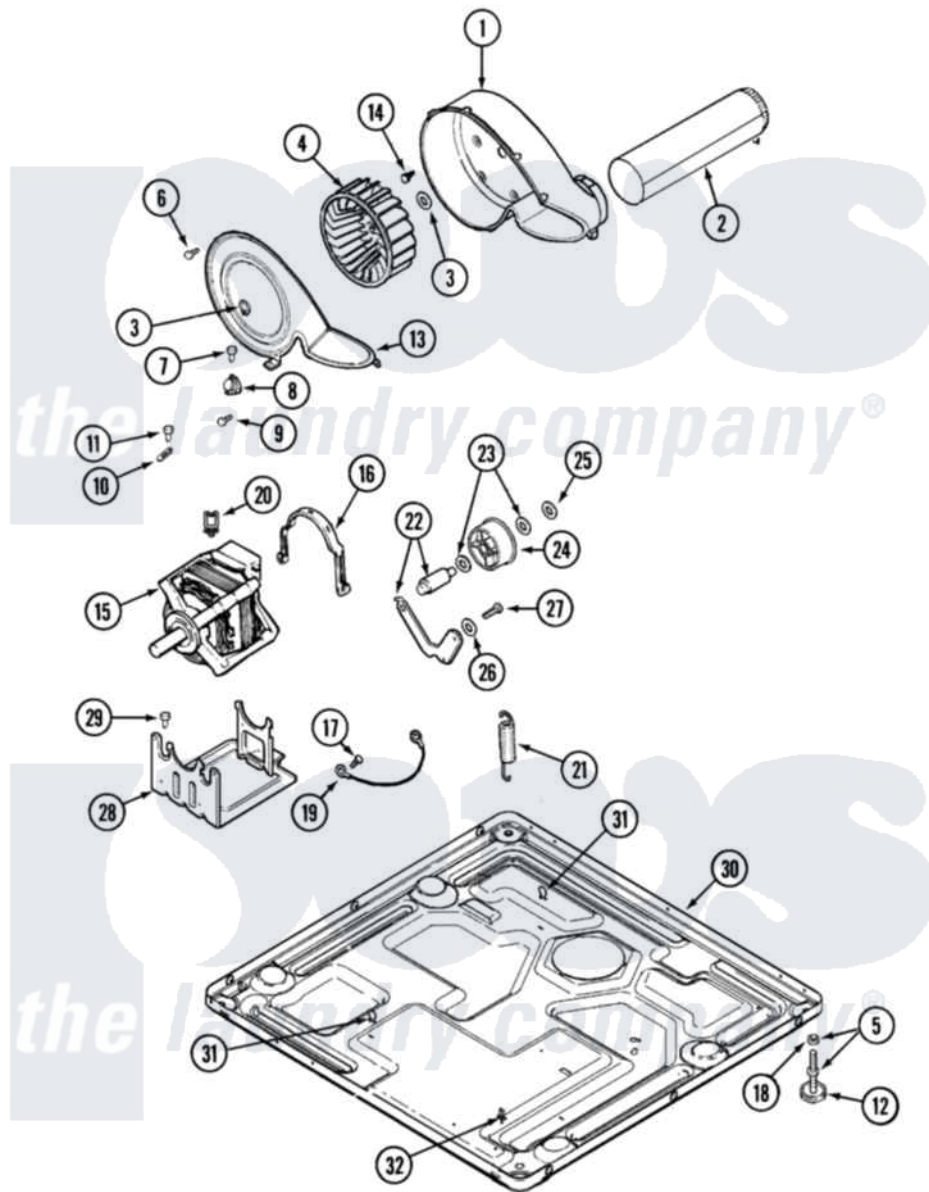

Maytag MDE21PNDZW 07 - MOTOR DRIVE & BASE

Maytag Commercial Maytag MDE21PNDZW Dryer Parts Parts Diagram 07 - MOTOR DRIVE & BASE
 Click on the part number to view part

Item	Original Part Number	Replaced By	Status	Part Description
001	33001789			Housing, Blower
002	22001995			Screw Note: Screw, Tumbler Front And Shroud
"	33001800			Duct Assembly, Exhaust
003	410233	9703438		Ring-Retrn
004	33002797			Wheel, Blower
005	Y305086			Adjustable Leg And Nut
006	33001855	33002917		Screw, No.10-16
007	Y313561			Screw---NA
008	303392			Thermostat, Cycling
"	Y303391	33303391		Thermostat, Cycling
009	22001996	3370225		Screw
010	33001762			Fuse, Thermal
011	NLA		Not Available	SCREW, THERMAL CUT-OFF
012	Y314137			Foot, Rubber
013	33001837			Cover, Thermostat
"	33002711			Cover, Blower Housing

014	314818	1163839	Screw
015	33002795		Motor, Drive 60Hz
016	33002221	Y015825	Clip, Motor To Motor Support
017	910343	488234	Screw 8-32 X 1/4
018	Y052740	62739	Nut, Lock
019	901220		Ground Wire
020	Y310376		Clip, Door Switch Harness
021	33002460	33002459	Assembly, Spring And Plug
"	33002461		Plug For Spring
022	33001840	6-3705180	Idler Arm
023	Y312527		Washer, Idler Shaft
024	33001783	6-3700340	Bearing- I
025	312958	354987	Ring, Retaining
026	33002218		Grommet, Idler Arm
027	Y014874		Screw, Idler Arm And Sleeve
028	33002817		Motor Support, Offset
029	Y313561		Screw---NA
030	22004151	W10133335	Relay, Motor
"	306199		Relay, Heater
"	33002969	W10133335	Relay, Motor
"	NLA	Not Available	BASE, (LWR)---NA
031	410490		Spring, Retainer Wire Harness
032	315471	22003298	Retainer, Wire