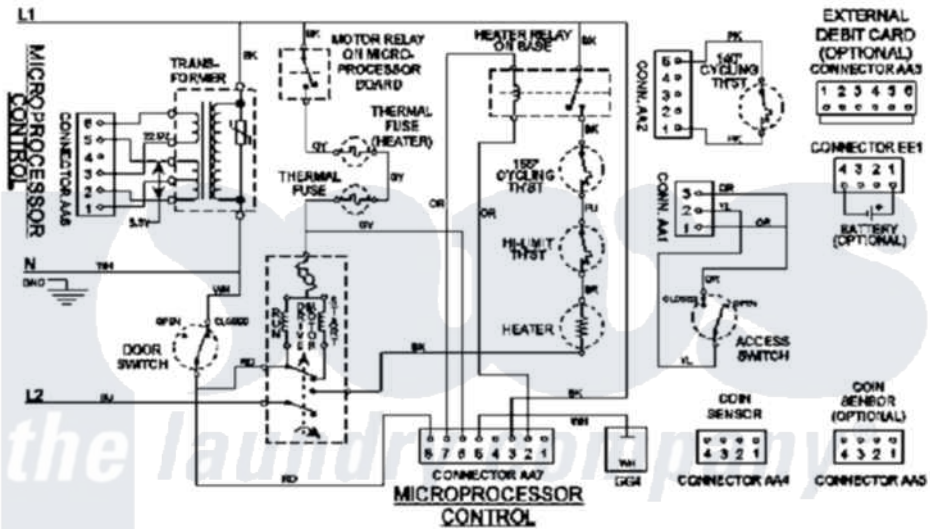

# Maytag MDE21PNDZW 08 - WIRING INFORMATION

## ELECTRICAL SCHEMATIC

Maytag [Commercial Maytag MDE21PNDZW Dryer Parts](#) Parts Diagram 08 - WIRING INFORMATION  
 Click on the part number to view part

Item	Original Part Number	Replaced By	Status	Part Description
001	NLA		Not Available	WIRING INFORMATION