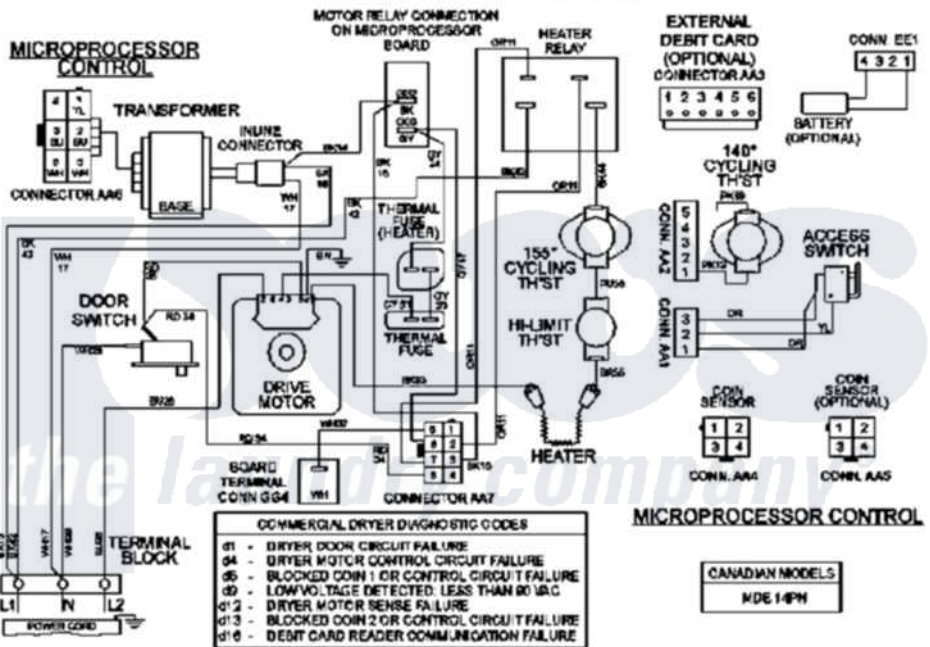

# Maytag MDE21PNDZW 08 - WIRING INFORMATION

## ELECTRICAL SCHEMATIC

Maytag [Commercial Maytag MDE21PNDZW Dryer Parts](#) Parts Diagram 08 - WIRING INFORMATION  
 Click on the part number to view part

Item	Original Part Number	Replaced By	Status	Part Description
001	NLA		Not Available	WIRING INFORMATION