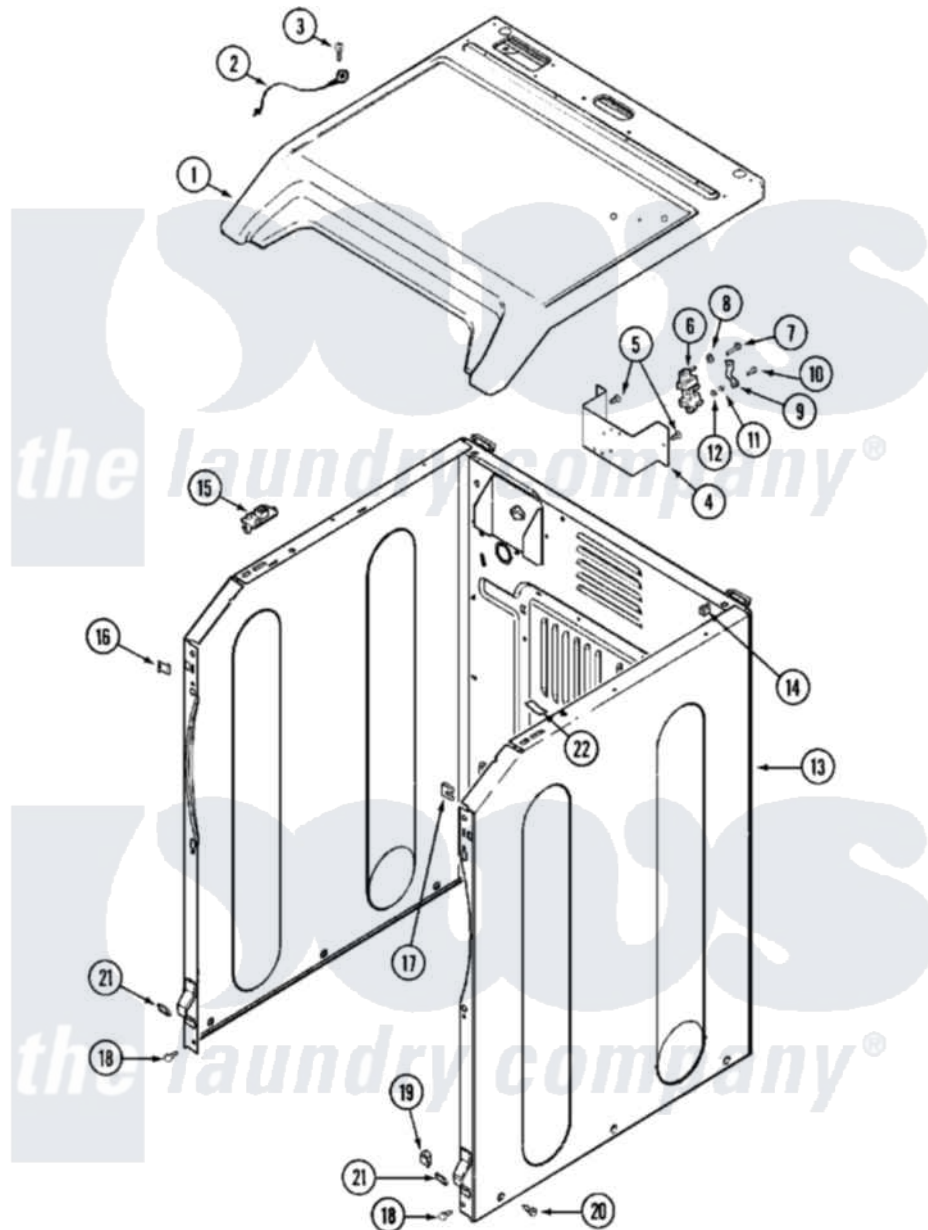

# Maytag MDE21PRAYW 02 - CABINET-FRONT

Maytag [Commercial Maytag MDE21PRAYW Dryer Parts](#) Parts Diagram 02 - CABINET-FRONT  
 Click on the part number to view part

Item	Original Part Number	Replaced By	Status	Part Description
001	<a href="#">33002627</a>			Cover, Top
002	<a href="#">22001959</a>			Wire, Ground
003	210186	<a href="#">3370225</a>		Screw
004	NLA		Not Available	BRACKET, TERMINAL BLOCK---NA
005	<a href="#">22001995</a>			Screw Note: Screw, Tumbler Front And Shroud
006	<a href="#">33001244</a>			Block, Terminal
007	<a href="#">Y312209</a>	<a href="#">W10001200</a>		Screw
008	<a href="#">Y311270</a>			Washer, Terminal Block
009	<a href="#">Y312184</a>			Strap, Grounding
010	NLA		Not Available	SCREW, GROUND STRAP
011	<a href="#">311484</a>	<a href="#">112432</a>		Nut
012	<a href="#">311093</a>			Washer, Terminal Connection
013	NLA		Not Available	CABINET ASSY (WHT-AS PK)
014	310933	<a href="#">33002194</a>		Nut, Speed

015	33001872	<a href="#">33002891</a>	Pin, Locator
016	<a href="#">22002049</a>		Clip Note: Clip, Front Panel
017	213280	<a href="#">204439</a>	Screw And Fstner Assembly
018	<a href="#">22001995</a>		Screw Note: Screw, Tumbler Front And Shroud
019	<a href="#">Y310376</a>		Clip, Door Switch Harness
020	<a href="#">213007</a>		Xfor Cabinet See Cabinet, Back
"	22003409	<a href="#">213007</a>	Xfor Cabinet See Cabinet, Back
021	213280	<a href="#">204439</a>	Screw And Fstner Assembly
"	<a href="#">22002239</a>		Clip, Front Panel
022	33002073	<a href="#">Y310376</a>	Clip, Door Switch Harness
023	<a href="#">33001836</a>		Strap, Top Cover Support