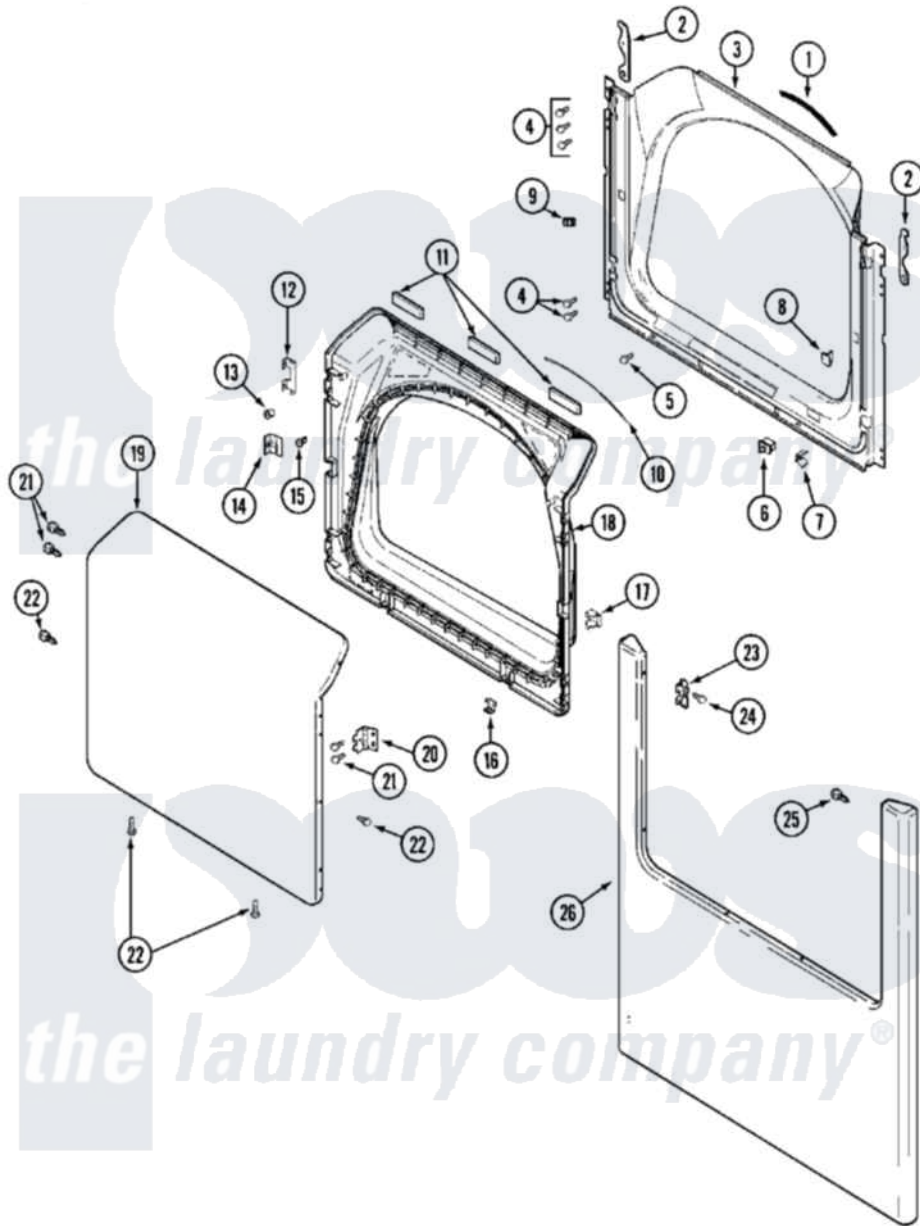

# Maytag MDE21PRAYW 03 - DOOR

Maytag [Commercial Maytag MDE21PRAYW Dryer Parts](#) Parts Diagram 03 - DOOR  
 Click on the part number to view part

Item	Original Part Number	Replaced By	Status	Part Description
001	<a href="#">33001767</a>			Seal, Shroud
002	22002247	<a href="#">33002597</a>		Hook, Security
003	<a href="#">33001778</a>			Shroud
004	<a href="#">22001995</a>			Screw Note: Screw, Tumbler Front And Shroud
005	<a href="#">33001768</a>			Screw, Shroud Note: Screw, Shroud And Outlet Duct
006	33001509	<a href="#">W10169313</a>		Switch-Dor
007	<a href="#">33001760</a>			Bracket, Hinge
008	<a href="#">33001763</a>			Plug, Inner Door
009	Y304578	<a href="#">LA-1003</a>		Door Catch Kit
010	<a href="#">33002094</a>			Seal, Door
011	<a href="#">22002038</a>			Clip, Door
012	<a href="#">33001771</a>			Bushing, Inner Door
013	<a href="#">33001793</a>			Bracket, Strike
014	<a href="#">33001761</a>			Strike, Door
015	<a href="#">22002039</a>			Clip, Door

016	<a href="#">33001763</a>		Plug, Inner Door
017	<a href="#">22002039</a>		Clip, Door
"	<a href="#">22002063</a>		Screw No.8-18AB Wafer Head
"	<a href="#">33002544</a>		Door, Inner W/Seal
018	<a href="#">22003785</a>		Door, Outer
019	<a href="#">33001759</a>		Hinge, Door
020	22002062	<a href="#">98006631</a>	Screw
021	<a href="#">22002063</a>		Screw No.8-18AB Wafer Head
022	<a href="#">33001764</a>		Cover, Hinge Hole
023	<a href="#">33001846</a>		Screw, Hinge Hole Cover
024	<a href="#">22002243</a>		Screw, Front Panel And Hinge
"	<a href="#">22002244</a>		Clip, Grounding
025	<a href="#">22002239</a>		Clip, Front Panel
"	22002241	<a href="#">22002836</a>	Panel, Front