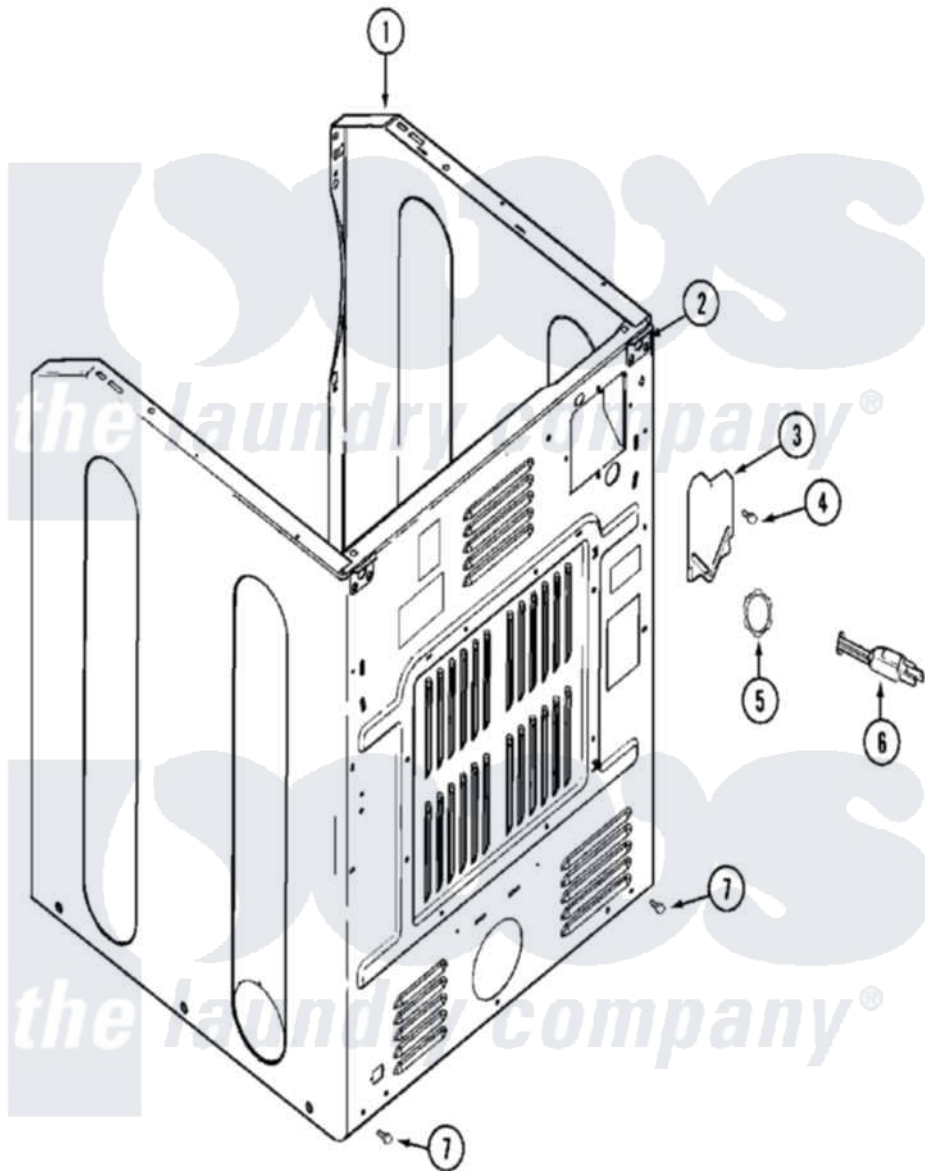

Maytag MDE21PRAYW 04 - CABINET-REAR

Maytag [Commercial Maytag MDE21PRAYW Dryer Parts](#) Parts Diagram 04 - CABINET-REAR
 Click on the part number to view part

Item	Original Part Number	Replaced By	Status	Part Description
001	33002626			Cabinet, Assembly
002	22001995			Screw Note: Screw, Tumbler Front And Shroud
"	22003367	22004095		Hinge, Plastic
003	33001795			Cover, Terminal Block
004	22001995			Screw Note: Screw, Tumbler Front And Shroud
005	33001425			Locknut, Eared For Canadian
006	22001178	22003062		Cord, Power
"	305168	33002916		Power Cord, Canadian 240V
007	22001995			Screw Note: Screw, Tumbler Front And Shroud
008	33002053	211881		Grommet, Cord Part Not Used-Gas Models Only