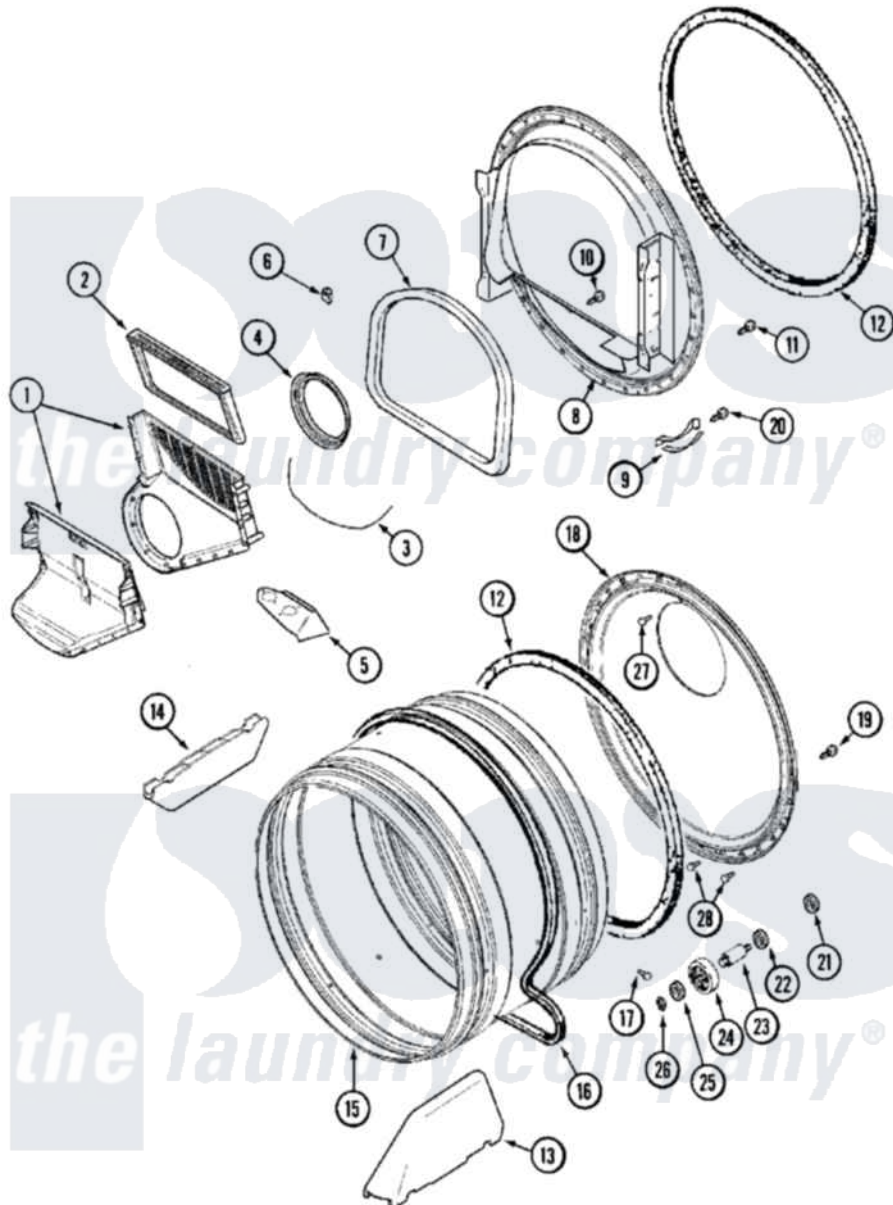

# Maytag MDE21PRAYW 05 - TUMBLER

Maytag [Commercial Maytag MDE21PRAYW Dryer Parts](#) Parts Diagram 05 - TUMBLER  
 Click on the part number to view part

Item	Original Part Number	Replaced By	Status	Part Description
001	<a href="#">33001799</a>			Outlet Duct Assembly Note: Outlet Duct Assembly
002	33001804	<a href="#">33002790</a>		Lint Filter
003	NLA		Not Available	SEAL, OUTLET DUCT
004	33001758	<a href="#">33002560</a>		Seal, Blower
005	<a href="#">33001837</a>			Cover, Thermostat
006	<a href="#">Y310376</a>			Clip, Door Switch Harness
007	<a href="#">33001767</a>			Seal, Shroud
008	<a href="#">33001802</a>			Front, Tumbler
009	<a href="#">306508</a>			Tumbler Bearing Kit ----W
010	NLA		Not Available	SCREW, OUTLET DUCT (PHILLIPS)
011	33001855	<a href="#">33002917</a>		Screw, No.10-16
012	<a href="#">33001807</a>			Seal, Tumbler
013	33001756	<a href="#">33002032</a>		Baffle
014	<a href="#">33001755</a>			Baffle
015	33001794	<a href="#">33001889</a>		Tumbler

016	33001777	<a href="#">33002535</a>	V-Belt
017	33001788	<a href="#">33002973</a>	Screw, No.9-15 X 1.00 Hx WS
018	<a href="#">33001801</a>		Back, Tumbler
019	<a href="#">33002190</a>		SCrew, C BraCe, BraCket, Cabinet
020	<a href="#">210720</a>		Rivet, Bearing To Tumbler Fmt
021	<a href="#">33001443</a>		Nut, Hex
022	Y313347	<a href="#">312535</a>	Washer, Vault Mounting Brk.
023	Y312948	<a href="#">6-3129480</a>	Shaft- Tumbler
024	Y303373	<a href="#">12001541</a>	Drum Roller/Washer Assembly--W
025	<a href="#">312535</a>		Washer, Vault Mounting Brk.
026	410233	<a href="#">9703438</a>	Ring-Retr
027	<a href="#">210932</a>		Screw, No.8 X 9/16 Ctsk Note: Screw, Inlet Duct
028	22001996	<a href="#">3370225</a>	Screw