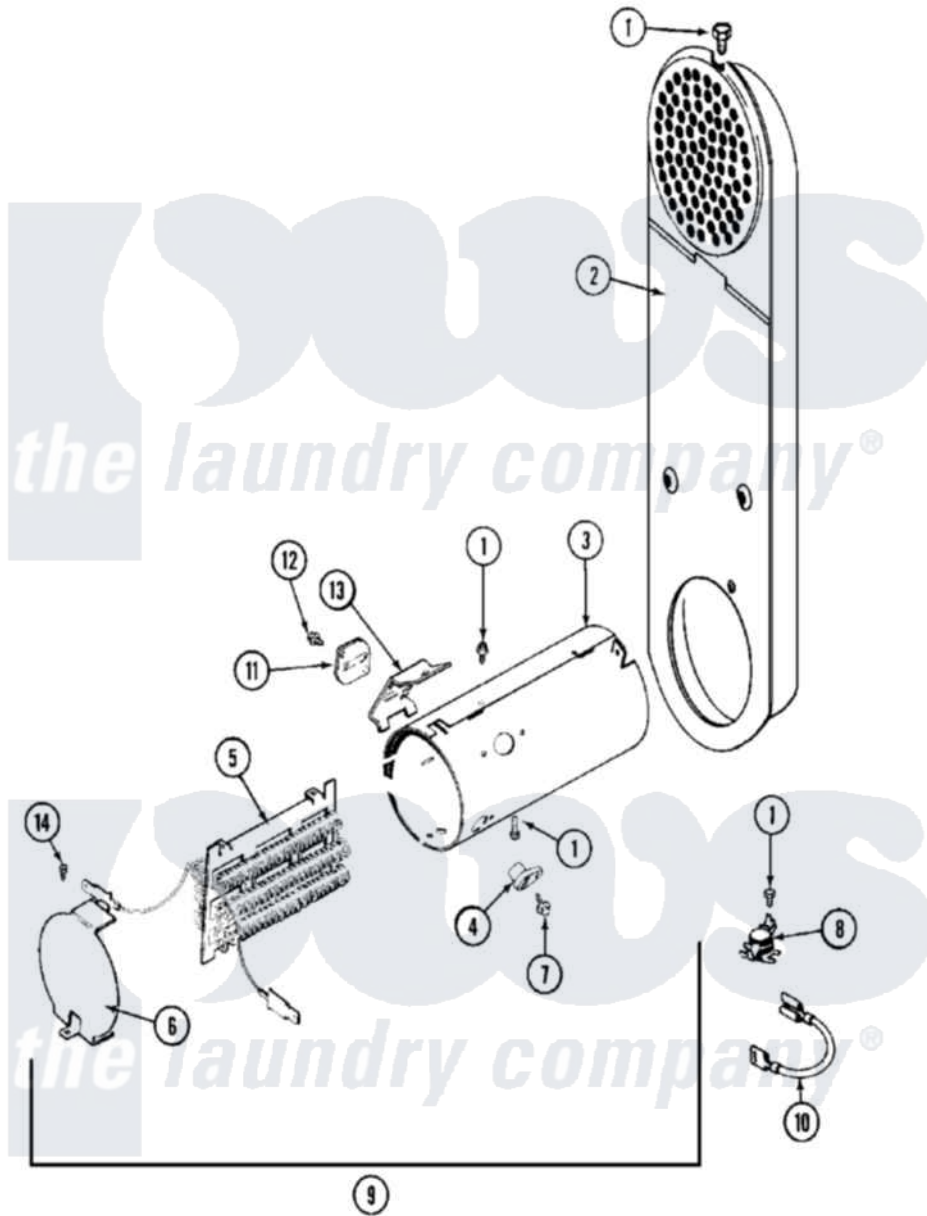

Maytag MDE21PRAYW 06 - HEATER

Maytag Commercial Maytag MDE21PRAYW Dryer Parts Parts Diagram 06 - HEATER
 Click on the part number to view part

Item	Original Part Number	Replaced By	Status	Part Description
001	211294	90767		Screw, 8A X 3/8 HeX Washer Head Tapping
002	33001803	33003038		Assembly, Inlet Duct-Elec
003	314995			Enclosure, Heater
004	314998			Insulator, Terminal
005	307185	308614		Heater Sub-Assembly
006	314999			Shield, Radiant
007	NLA		Not Available	SCREW, TERMINAL INSULATOR
008	303396			Thermostat, Hi-Limit
009	307179			Heater Assembly
010	Y307173			Wire, Jumper
011	307473			Fuse, Thermal
012	NLA		Not Available	SCREW, THERMAL FUSE
013	315346			Bracket, Thermal Fuse
014	33002046	693995		Screw, Hex Head
015	Y308590	W10116795		Heater