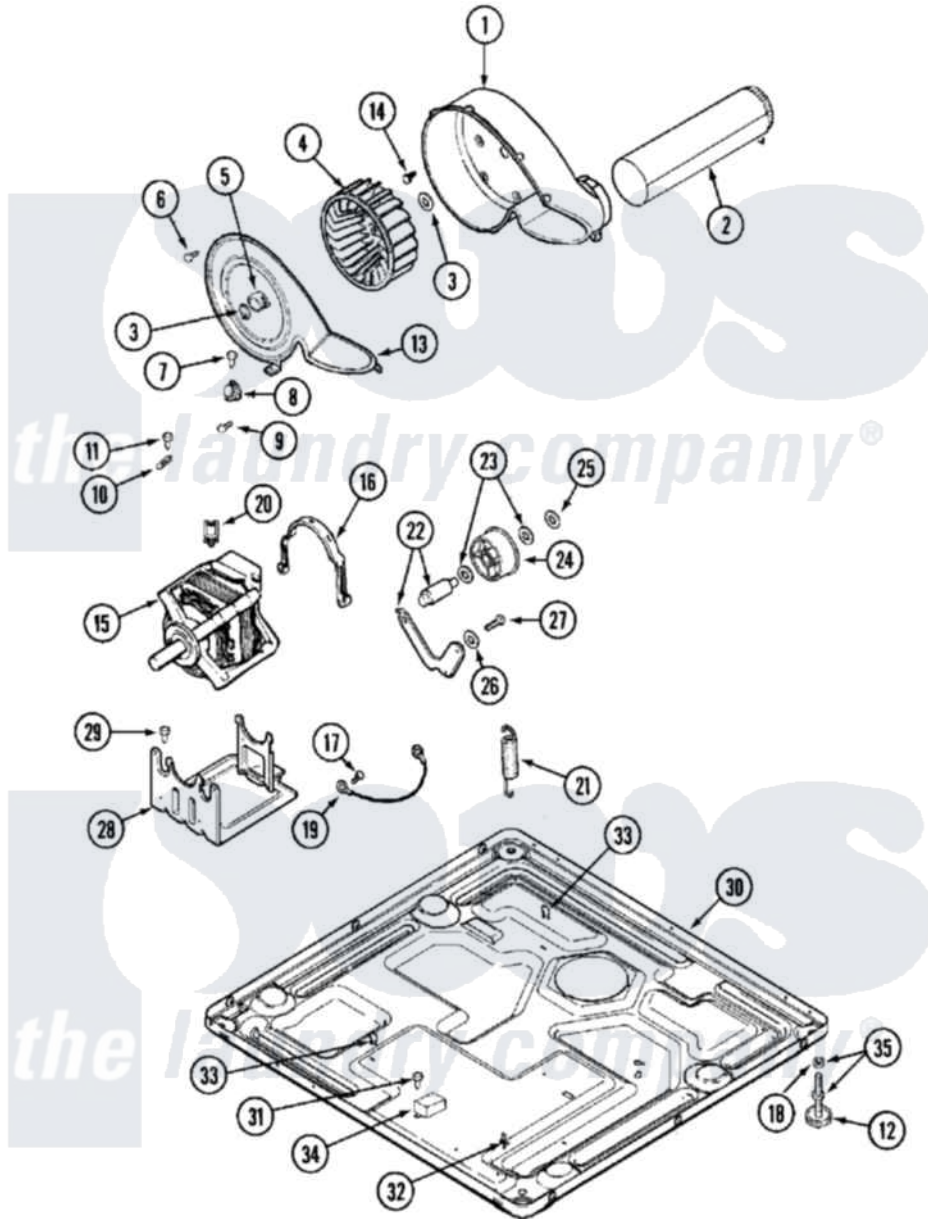

Maytag MDE21PRAYW 07 - MOTOR DRIVE

Maytag Commercial Maytag MDE21PRAYW Dryer Parts Parts Diagram 07 - MOTOR DRIVE
 Click on the part number to view part

Item	Original Part Number	Replaced By	Status	Part Description
001	33001789			Housing, Blower
002	22001995			Screw Note: Screw, Tumbler Front And Shroud
"	33001800			Duct Assembly, Exhaust
003	410233	9703438		Ring-Retrn
004	33001790			Wheel, Blower
"	33002797			Wheel, Blower
005	312967			Clamp, Blower Housing
006	33001855	33002917		Screw, No.10-16
007	Y313561			Screw----NA
008	303392			Thermostat, Cycling
"	33303391			Thermostat, Cycling
009	22001996	3370225		Screw
010	33001762			Fuse, Thermal
011	NLA		Not Available	SCREW, THERMAL CUT-OFF
012	Y314137			Foot, Rubber
013	33001796	33002711		Cover, Blower Housing

"	33002560		Seal, Blower
014	314818	1163839	Screw
015	33002478		Motor
"	33002795		Motor, Drive 60Hz
016	Y015825		Clip, Motor To Motor Support
017	910343	488234	Screw 8-32 X 1/4
018	Y052740	62739	Nut, Lock
019	901220		Ground Wire
020	Y310376		Clip, Door Switch Harness
021	33002157		Grommet
"	33002460	33002459	Assembly, Spring And Plug
"	33002461		Plug For Spring
022	33001782	6-3705180	Idler Arm
023	Y312527		Washer, Idler Shaft
024	33001783	6-3700340	Bearing- I
025	312958	354987	Ring, Retaining
026	315772		Sleeve, Idler Arm
027	Y014874		Screw, Idler Arm And Sleeve
028	Y313561		Screw----NA
"	33001752	33002817	Motor Support, Offset
"	33002466	33002817	Motor Support, Offset
029	Y313561		Screw----NA
030	NLA	Not Available	BASE, (LWR)----NA
031	22001078	3177991	Screw
032	315471	22003298	Retainer, Wire
033	410490		Spring, Retainer Wire Harness
034	306199		Relay, Heater
035	Y305086		Adjustable Leg And Nut