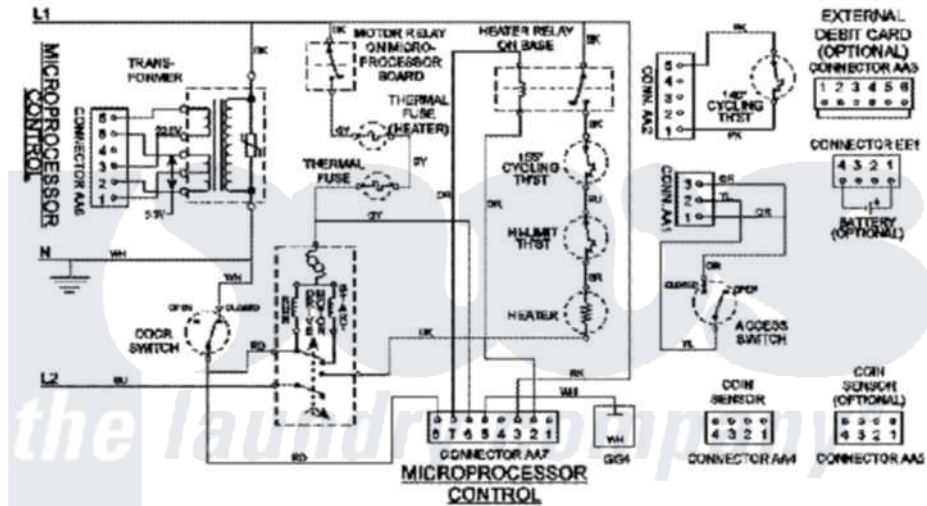

Maytag MDE21PRAYW 08 - WIRING INFORMATION

ELECTRICAL SCHEMATIC

Maytag [Commercial Maytag MDE21PRAYW Dryer Parts](#) Parts Diagram 08 - WIRING INFORMATION
 Click on the part number to view part

Item	Original Part Number	Replaced By	Status	Part Description
001	NLA		Not Available	WIRING INFORMATION