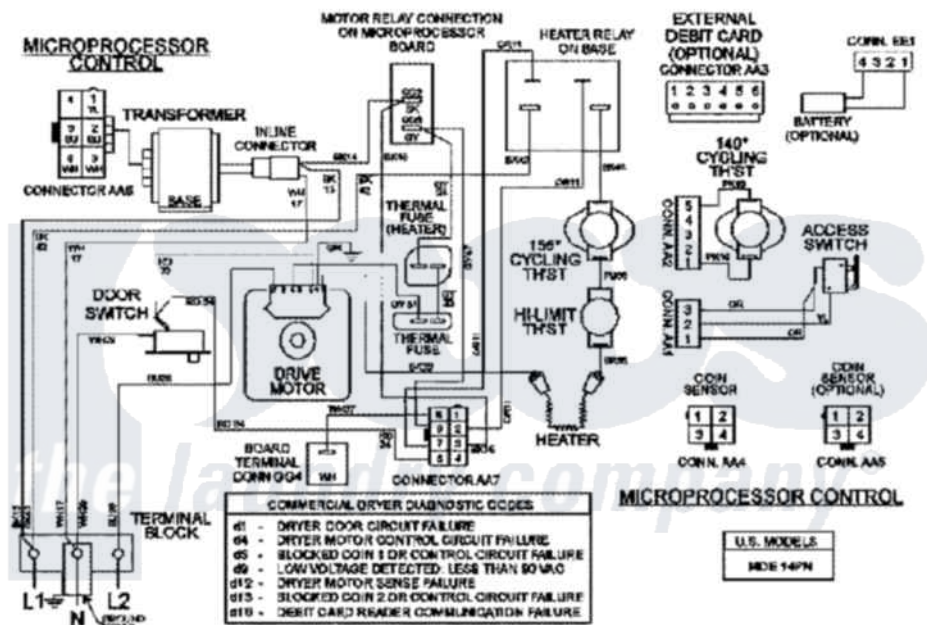

Maytag MDE21PRAYW 08 - WIRING INFORMATION

ELECTRICAL SCHEMATIC

Maytag [Commercial Maytag MDE21PRAYW Dryer Parts](#) Parts Diagram 08 - WIRING INFORMATION
 Click on the part number to view part

Item	Original Part Number	Replaced By	Status	Part Description
001	NLA		Not Available	WIRING INFORMATION