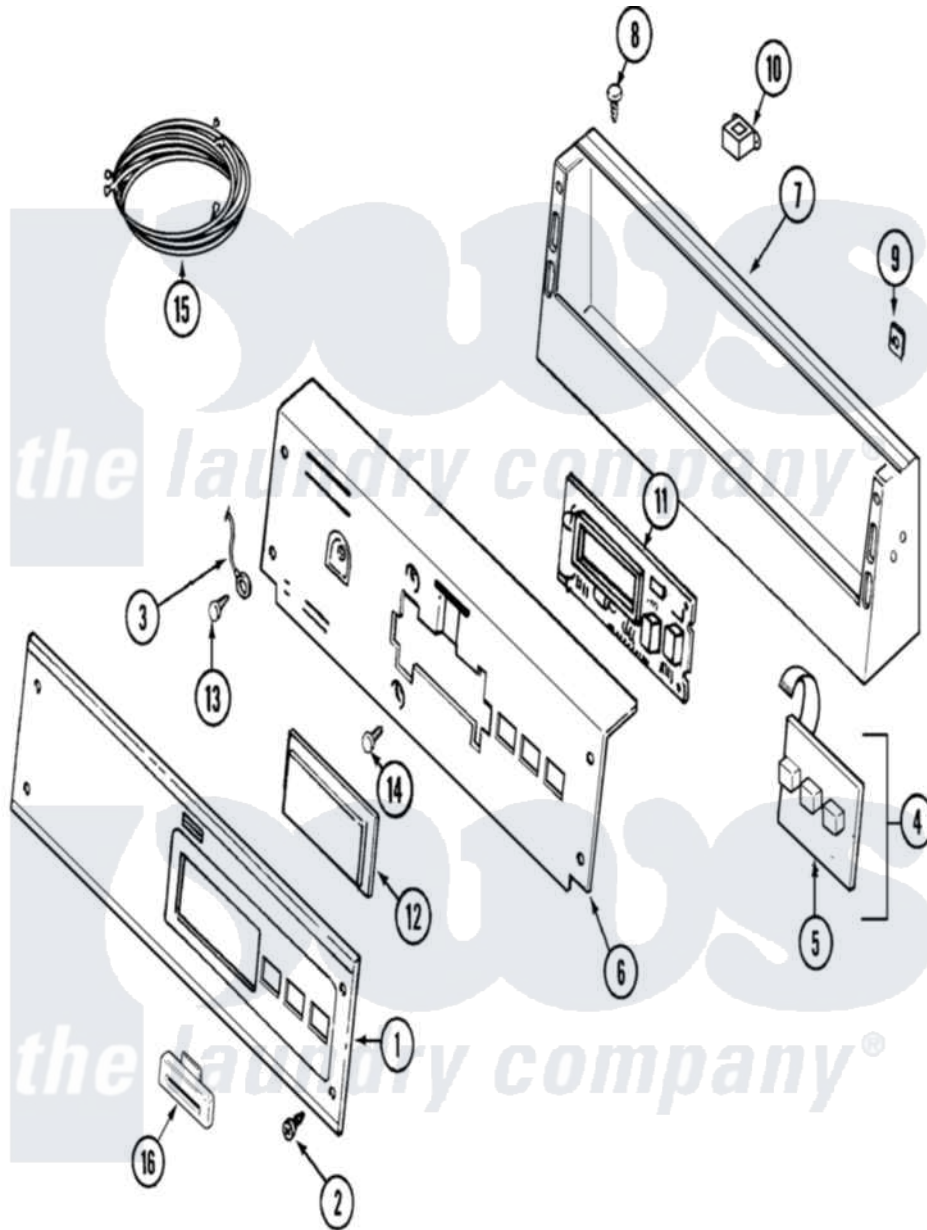

Maytag MDE21PRDYW 01 - CONTROL PANEL

Maytag [Commercial Maytag MDE21PRDYW Dryer Parts](#) Parts Diagram 01 - CONTROL PANEL
 Click on the part number to view part

Item	Original Part Number	Replaced By	Status	Part Description
001	33002939			Facia - Pr
002	215506			Screw, Control Panel Overlay
003	22001959			Wire, Ground
004	215527	W10140652		Screw, 6-20 X 1/2
"	306694			Backup Plate With Switch
005	33002863	W10131113		Push Button
006	22002954			Deflector, Water
"	33002523			Bracket, Back
007	22003101			Console
008	22001996	3370225		Screw
009	215003			Fastener, Panel And Bracket
010	22001960			Transformer
"	22002925	3370225		Screw
011	33001204			Stand-Off, Ccontrol Board
"	33002358	W10130081		Control Board
012	22001962	W10131114		Cover, Display

013	211252	Screw, Ground Wire
014	215526	Screw, Circuit Board
015	22003818	Wire Harness
"	33001878	Wire Harness, Main
016	22001976	Bezel
017	22001973	Harness, Pr Service
"	22004100	Reader Harness Kit