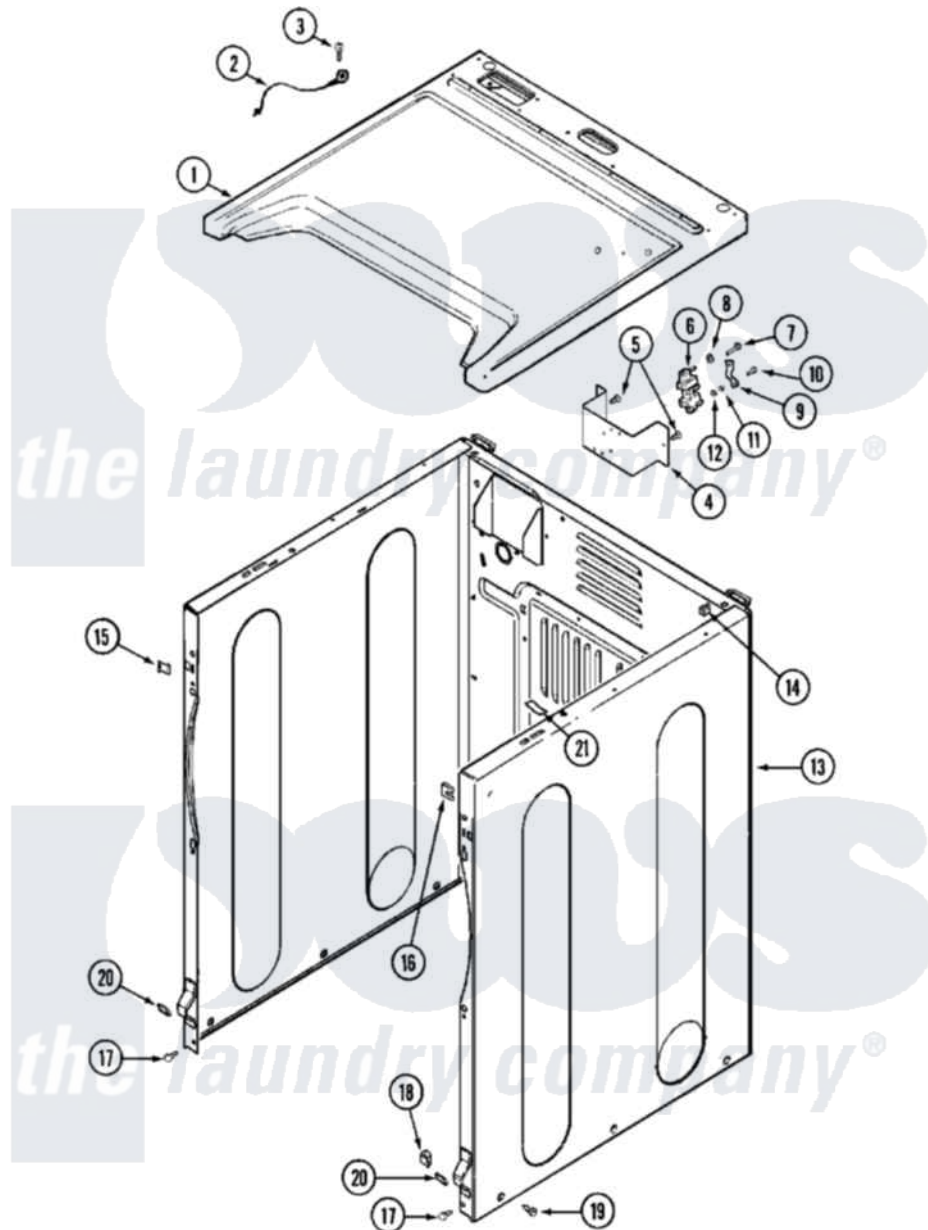

Maytag MDE21PRDYW 02 - CABINET-FRONT

Maytag Commercial Maytag MDE21PRDYW Dryer Parts Parts Diagram 02 - CABINET-FRONT
 Click on the part number to view part

Item	Original Part Number	Replaced By	Status	Part Description
001	33002627			Cover, Top
002	22001959			Wire, Ground
003	210186	3370225		Screw
004	NLA		Not Available	BRACKET, TERMINAL BLOCK---NA
005	22001995			Screw Note: Screw, Tumbler Front And Shroud
006	33001244			Block, Terminal
"	33002106			Shield, Terminal Block
007	Y312209	W10001200		Screw
008	Y311270			Washer, Terminal Block
009	Y312184			Strap, Grounding
010	Y312209	W10001200		Screw
011	311484	112432		Nut
012	311093			Washer, Terminal Connection
013	22003639			Cabinet Assembly
014	310933	33002194		Nut, Speed

015	22002049		Clip Note: Clip, Front Panel
016	213280	204439	Screw And Fstner Assembly
017	22001995		Screw Note: Screw, Tumbler Front And Shroud
018	Y310376		Clip, Door Switch Harness
019	22003409	213007	Xfor Cabinet See Cabinet, Back
020	22002239		Clip, Front Panel
021	33001836		Strap, Top Cover Support