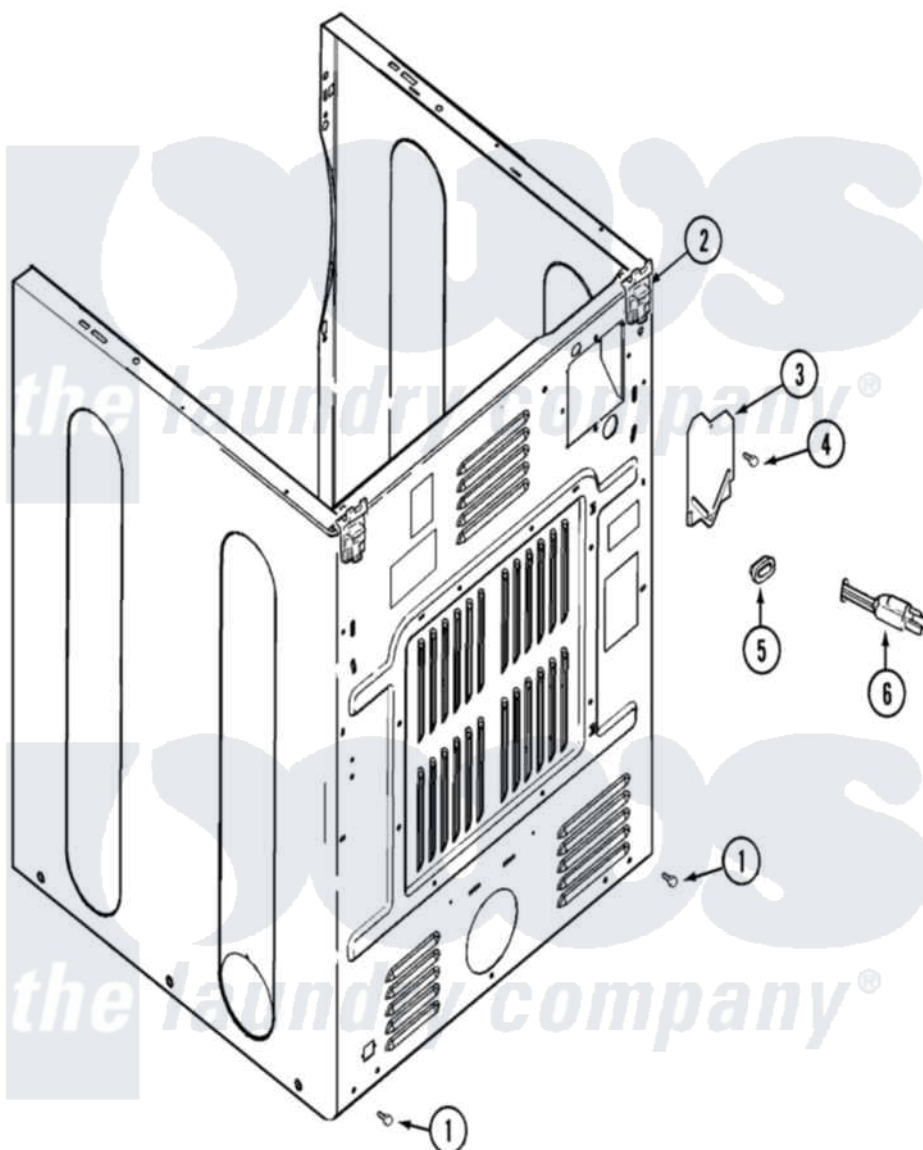

Maytag MDE21PRDYW 04 - CABINET-REAR

Maytag [Commercial Maytag MDE21PRDYW Dryer Parts](#) Parts Diagram 04 - CABINET-REAR
 Click on the part number to view part

Item	Original Part Number	Replaced By	Status	Part Description
001	22001995			Screw Note: Screw, Tumbler Front And Shroud
002	22001995			Screw Note: Screw, Tumbler Front And Shroud
"	22004095			Hinge, Plastic
003	33001795			Cover, Terminal Block
004	22001995			Screw Note: Screw, Tumbler Front And Shroud
005	211881			Grommet, Cord Part Not Used-Gas Models Only
"	33002157			Grommet
006	22003062			Cord, Power