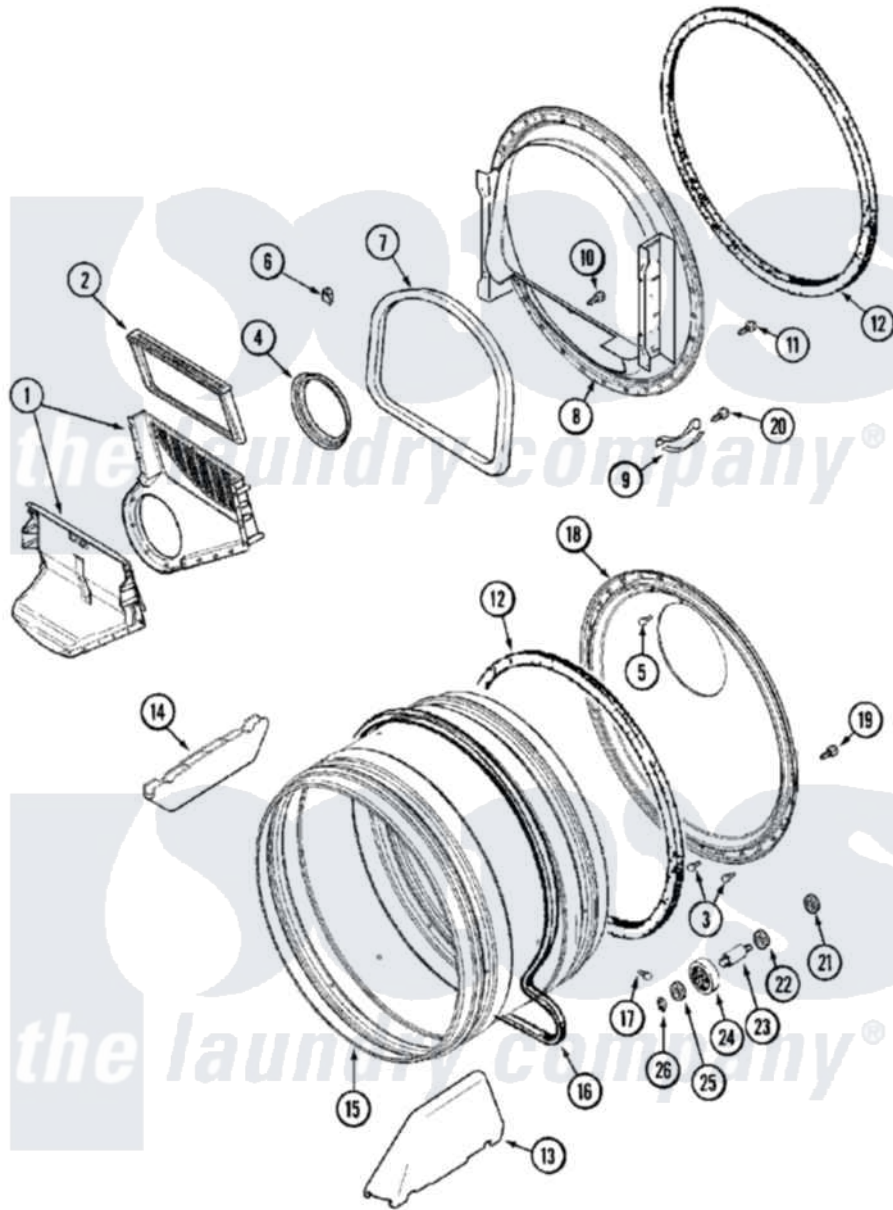

Maytag MDE21PRDYW 05 - TUMBLER

Maytag [Commercial Maytag MDE21PRDYW Dryer Parts](#) Parts Diagram 05 - TUMBLER
 Click on the part number to view part

| Item | Original Part Number | Replaced By | Status | Part Description |
|------|--------------------------|--------------------------|---------------|--|
| 001 | 33001799 | | | Outlet Duct Assembly Note: Outlet Duct Assembly |
| 002 | 33002790 | | | Lint Filter |
| 003 | 210932 | | | Screw, No.8 X 9/16 Ctsk Note: Screw, Inlet Duct |
| 004 | 33002560 | | | Seal, Blower |
| 005 | 22001996 | 3370225 | | Screw |
| 006 | Y310376 | | | Clip, Door Switch Harness |
| 007 | 33001767 | | | Seal, Shroud |
| 008 | 33001802 | | | Front, Tumbler |
| 009 | 306508 | | | Tumbler Bearing Kit ---W |
| 010 | NLA | | Not Available | SCREW, OUTLET DUCT (PHILLIPS) |
| 011 | 33001855 | 33002917 | | Screw, No.10-16 |
| 012 | 33001807 | | | Seal, Tumbler |
| 013 | 33001756 | 33002032 | | Baffle |
| 014 | 33001755 | | | Baffle |

| | | | |
|-----|--------------------------|---------------------------|---|
| 015 | 33001794 | 33001889 | Tumbler |
| 016 | 33002535 | | V-Belt |
| 017 | 33001788 | 33002973 | Screw, No.9-15 X 1.00 Hx WS |
| 018 | 33002779 | | Tumbler Back And Seal As-Pack |
| " | 33003037 | | Tumbler Back And Seal |
| 019 | 22001995 | | Screw Note: Screw, Tumbler Front And Shroud |
| 020 | 210720 | | Rivet, Bearing To Tumbler Fmt |
| 021 | 33001443 | | Nut, Hex |
| 022 | Y313347 | 312535 | Washer, Vault Mounting Brk. |
| 023 | Y312948 | 6-3129480 | Shaft- Tumbler |
| 024 | Y303373 | 12001541 | Drum Roller/Washer Assembly--W |
| 025 | 312535 | | Washer, Vault Mounting Brk. |
| 026 | 410233 | 9703438 | Ring-Retrn |