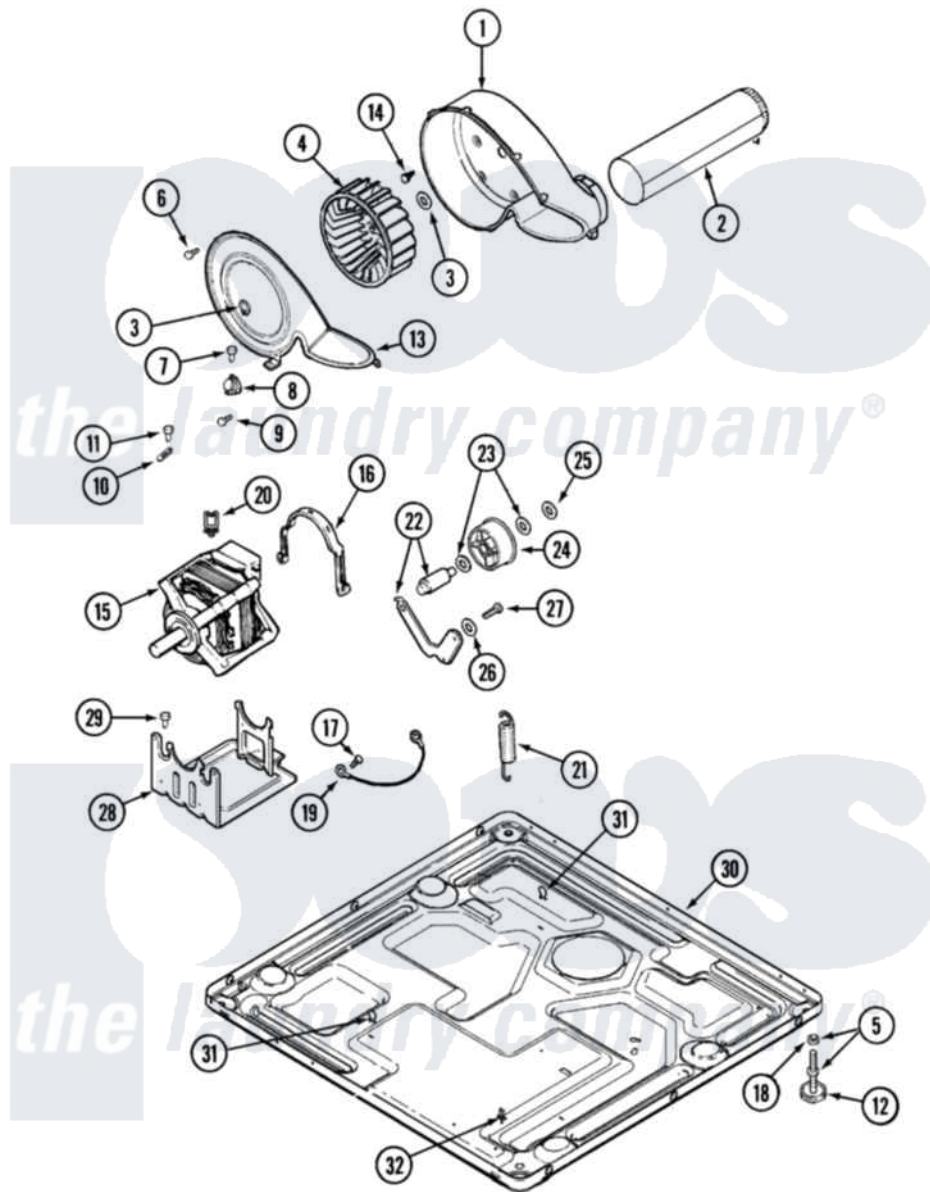

Maytag MDE21PRDYW 07 - MOTOR DRIVE & BASE

Maytag Commercial Maytag MDE21PRDYW Dryer Parts Parts Diagram 07 - MOTOR DRIVE & BASE
 Click on the part number to view part

Item	Original Part Number	Replaced By	Status	Part Description
001	33001789			Housing, Blower
002	22001995			Screw Note: Screw, Tumbler Front And Shroud
"	33001800			Duct Assembly, Exhaust
003	410233	9703438		Ring-Retrn
004	33002797			Wheel, Blower
005	Y305086			Adjustable Leg And Nut
006	33001855	33002917		Screw, No.10-16
007	Y313561			Screw---NA
008	303392			Thermostat, Cycling
"	Y303391	33303391		Thermostat, Cycling
009	22001996	3370225		Screw
010	33001762			Fuse, Thermal
011	NLA		Not Available	SCREW, THERMAL CUT-OFF
012	Y314137			Foot, Rubber
013	33001837			Cover, Thermostat
"	33002711			Cover, Blower Housing

014	314818	1163839	Screw
015	33002795		Motor, Drive 60Hz
016	33002221	Y015825	Clip, Motor To Motor Support
017	910343	488234	Screw 8-32 X 1/4
018	Y052740	62739	Nut, Lock
019	901220		Ground Wire
020	Y310376		Clip, Door Switch Harness
021	33002460	33002459	Assembly, Spring And Plug
"	33002461		Plug For Spring
022	33001840	6-3705180	Idler Arm
023	Y312527		Washer, Idler Shaft
024	33001783	6-3700340	Bearing- I
025	312958	354987	Ring, Retaining
026	33002218		Grommet, Idler Arm
027	Y014874		Screw, Idler Arm And Sleeve
028	33002817		Motor Support, Offset
029	Y313561		Screw---NA
030	22004151	W10133335	Relay, Motor
"	306199		Relay, Heater
"	33002969	W10133335	Relay, Motor
"	NLA	Not Available	BASE, (LWR)---NA
031	410490		Spring, Retainer Wire Harness
032	315471	22003298	Retainer, Wire