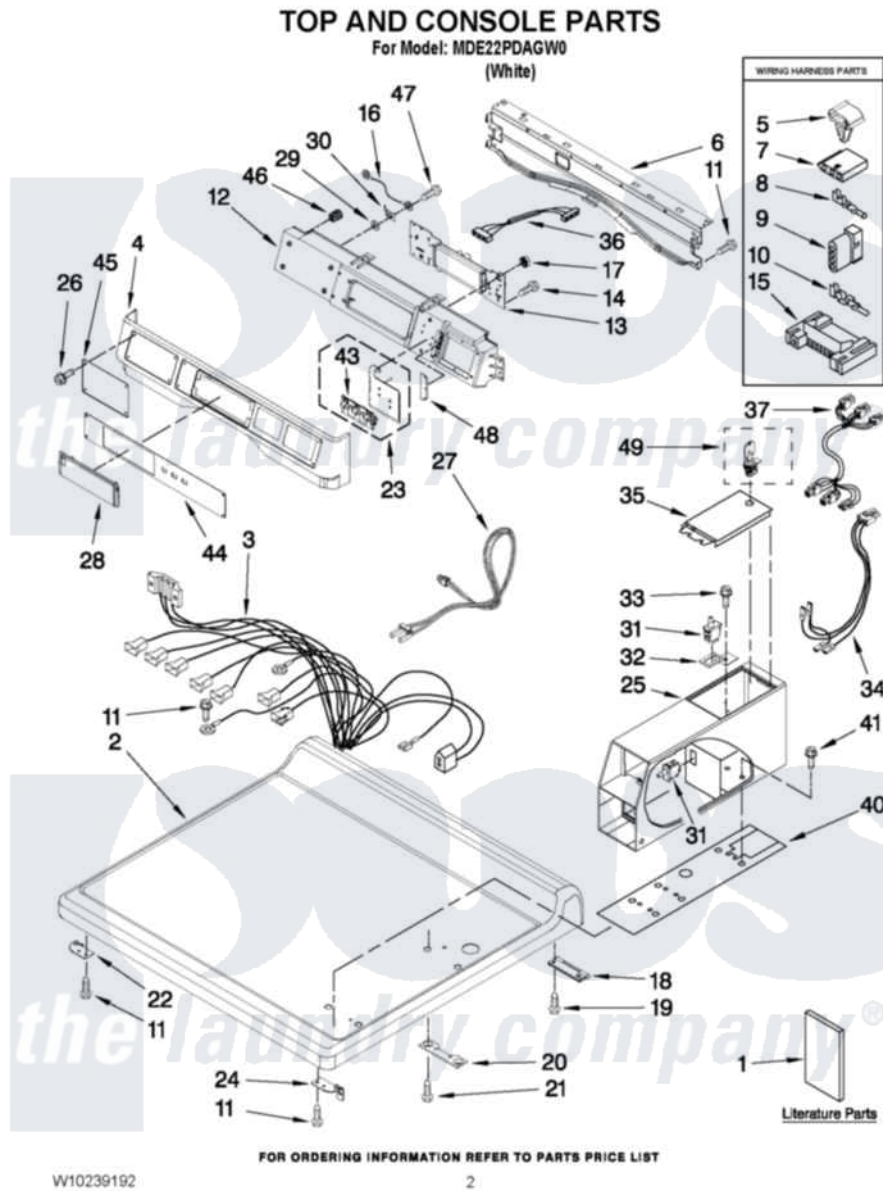

Maytag MDE22PDAGW0 01 - TOP AND CONSOLE PARTS

Maytag [Commercial Maytag MDE22PDAGW0 Dryer Parts](#) Parts Diagram 01 - TOP AND CONSOLE PARTS
[Click on the part number to view part](#)

Item	Original Part Number	Replaced By	Status	Part Description
1	W10233250			User Instruction
"	W10239198		Not Available	INSTALLATION INSTRUCTION
"	W10239197		Not Available	Tech Sheet
"	W10239192			Parts List
2	W10137411			Top
3	W10111045			Harness, Main
4	W10137459			Console
5	3394427			Clip-Harness
6	8565237			Bracket, Console
7	353424			Plug, Terminal
8	94614			Terminal
9	3936144			Do-It-Yourself Repair Manuals
10	94613	596797		Terminal
11	W10080700			Screw, 8-18 X 1/2
12	W10137427			Console
13	W10166343			User-Interface Assembly

14	489136		Screw, 3-24 X 1/32
15	3395683		Receptacle, Multi-Terminal
16	W10188087		Ground Wire Assembly
17	W10139046		Nut 6-32
18	8565018		Assembly, Hinge And Pin
19	W10080310		Screw, 8-18 X 1/2
20	3347825	3353813	Plate, Mounting
21	98445		Screw, 10-16 X 3/4
22	W10137445		Bracket - Top Panel, Left
23	W10135255		Assembly, Membrane Switch And Backer Plate
24	W10137444		Bracket - Top Panel, Right
25	W10171128		Meter Case
26	W10137457		Screw, 8-32 X 3/64
27	W10247389		Sensor
28	W10131114		Cover, Display
29	W10189075		Washer, Brass
30	3373818		Tab-Grounding
31	W10131838		Switch, Vault And Service Door
32	W10133508		Bracket, Service Switch
33	W10139210		Screw, 8-18 X 5/16
34	W10139456		Wire Harness, Sensor Switch
35	3351136		Service Door Assembly
36	W10166307		Harness, Communication
37	W10166308		Harness, Meter Case
40	W10137448		Cushion, Meter Case
41	W10223792		Bolt, Meter Case Mounting
"	W10223799		Bolt, Meter Case Mounting
43	W10131113		Push Button
44	W10135194		Fascia-Console
45	W10137461		Fascia-Dispenser
46	W10189313		Inserts
47	488234		Screw 8-32 X 1/4
48	W10187276		Seal, Console
49	8316526	4396668	Lock-Cam