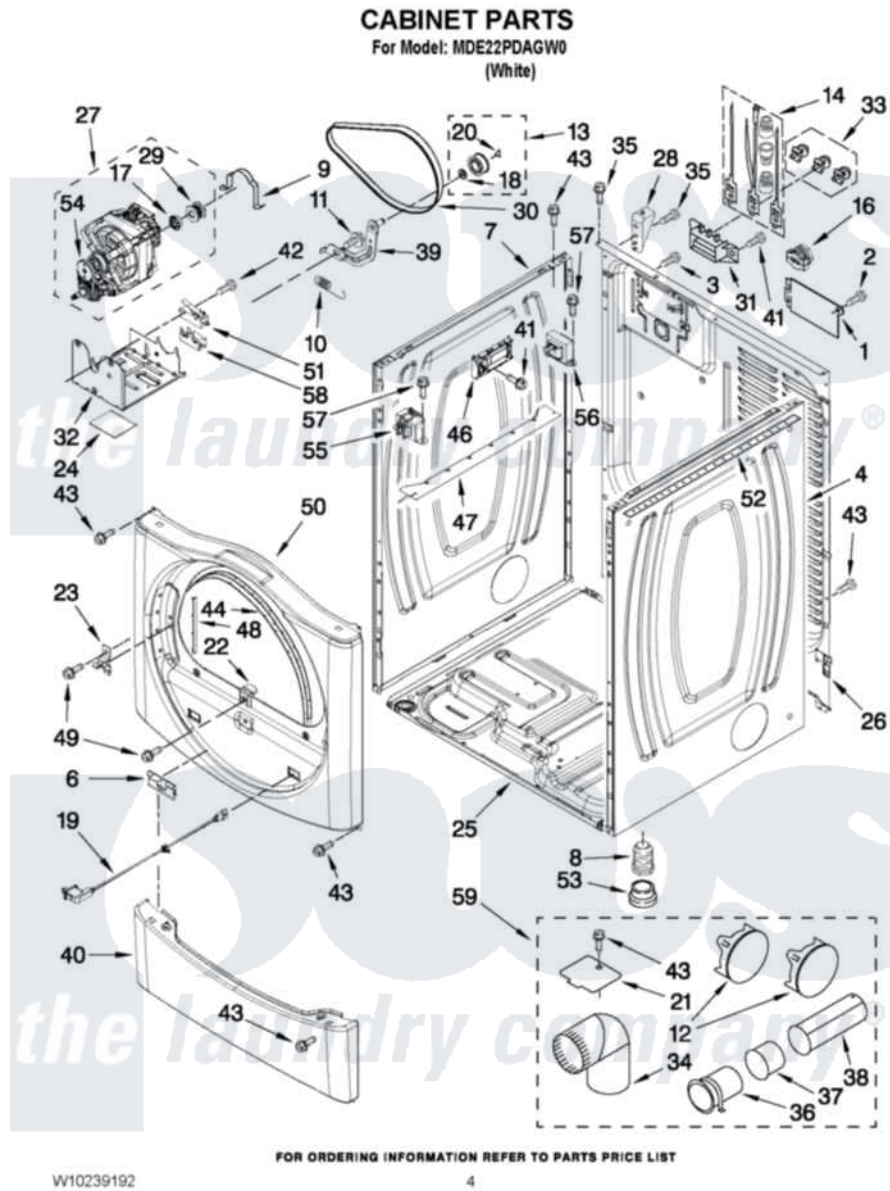

# Maytag MDE22PDAGW0 02 - CABINET PARTS

Maytag [Commercial Maytag MDE22PDAGW0 Dryer Parts](#) Parts Diagram 02 - CABINET PARTS  
Click on the part number to view part

Item	Original Part Number	Replaced By	Status	Part Description
1	8576583	<a href="#">W10119283</a>		Cover, Terminal Block
2	3390814	<a href="#">90767</a>		Screw, 8A X 3/8 HeX Washer Head Tapping
3	8533974	<a href="#">4331106</a>		Screw, No.10-32 X 7/16
4	<a href="#">8565048</a>			Panel, Side
6	<a href="#">8519459</a>			Clip, Toe Panel
7	<a href="#">8565054</a>			Panel, Side
8	3392100	<a href="#">49621</a>		Feet-Leveling
NI	<a href="#">279810</a>			Foot-Optional
9	<a href="#">660658</a>			Clamp, Motor Mounting 343481 685441
10	<a href="#">3387374</a>			Spring, Idler
11	<a href="#">3389420</a>			Retainer-Idler 1/4-20 X 1/16
12	<a href="#">49252</a>			Plug, Multivent
13	3388672	<a href="#">279640</a>		Pulley-ldr
14	<a href="#">279318</a>			Terminal Tinned And Brass Panel