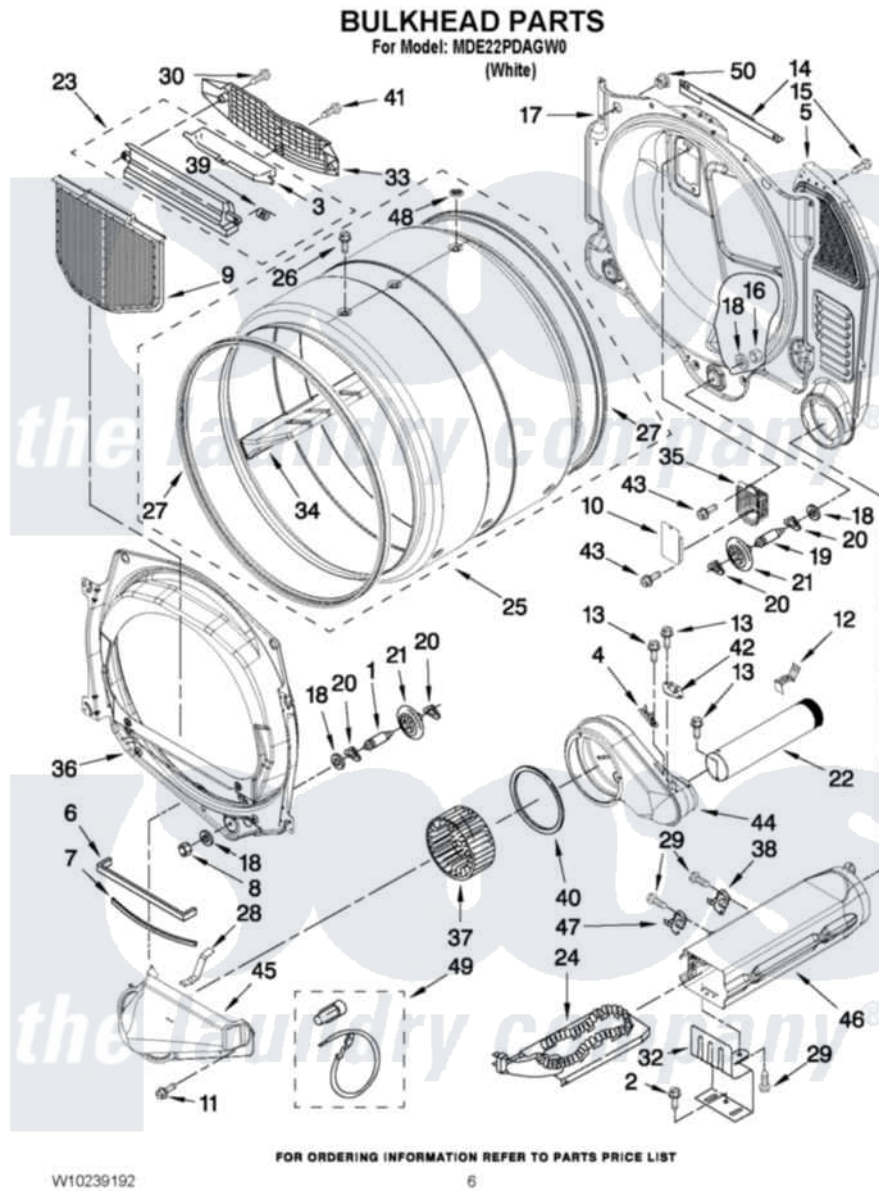

Maytag MDE22PDAGW0 03 - BULKHEAD PARTS

Maytag [Commercial Maytag MDE22PDAGW0 Dryer Parts](#) Parts Diagram 03 - BULKHEAD PARTS
Click on the part number to view part

Item	Original Part Number	Replaced By	Status	Part Description
1	8575324	W10359271		Shaft, Drum Roller Threads
2	W10080700			Screw, 8-18 X 1/2
3	W10181925			Door, Lint Screen
4	W10119702			Thermal Limiter
5	697354	3387911		Duct-Air
6	697813			Seal, Outlet Housing
7	697814	697813		Seal, Outlet Housing
8	W10080210			Nut, 3/8 X 16
9	W10049370	W10120998		Screen
10	3402841	8532165		Lens, Drum Light
11	W10080380			Screw, 10-16 X 3/4
12	8572105			Retainer, Toe Panel
13	W10080820			Screw, 8-18 X .298
14	W10118337			Bracket-Bulkhead Upper Mounting
15	693995			Screw, Hex Head
16	W10080190			Nut, 3/8-16

17	W10080170		Bulkhead, Rear
18	W10080960		Washer, Support
19	8575325	W10359272	Shaft, Roller Drum Threads
20	690997		Washer, Thrust
21	8536973	W10314173	Support
22	W10225179		Exhaust Pipe
23	W10181928		Outlet Housing Assembly
24	3387749		Element, Heater
25	W10233255		Complete Drum
26	W10219342		Screw, Baffle Mounting
27	W10166807	280114	Seal
28	8066208		Clip-Exhaust
29	W10080280		Screw, 8-18 X 3/8
30	W10080640		Screw, 10-16 X 1/2
32	W10119253	8066099	Bracket, Heater Box
33	W10181926		Grille, Outlet
34	W10153409		Baffle, Drum
35	8578825		Bracket, Drum Light
36	8565061		Bulkhead, Front
37	W10168564	W10349492	Wheel, Blower
38	W10141623	W10154212	Cutoff-Tml
39	3394986		Spring, Lint Screen Door
40	697770		Seal, Cover Plate Blower Housing
41	695240	488729	Screw
42	8577274		Thermostat 295F
43	W10080360		Screw, 8-15 X 1/2
44	W10119255		Housing, Blower
45	W10119263	W10128606	Duct-Lint
46	3392537		Box, Heater
47	W10168175		Thermostat, High-Limit 250/170-Nc
48	W10128544		Housing-Outlet
49	279457		Wire Kit, Terminal
50	8529007		Plug, Rear Bulkhead