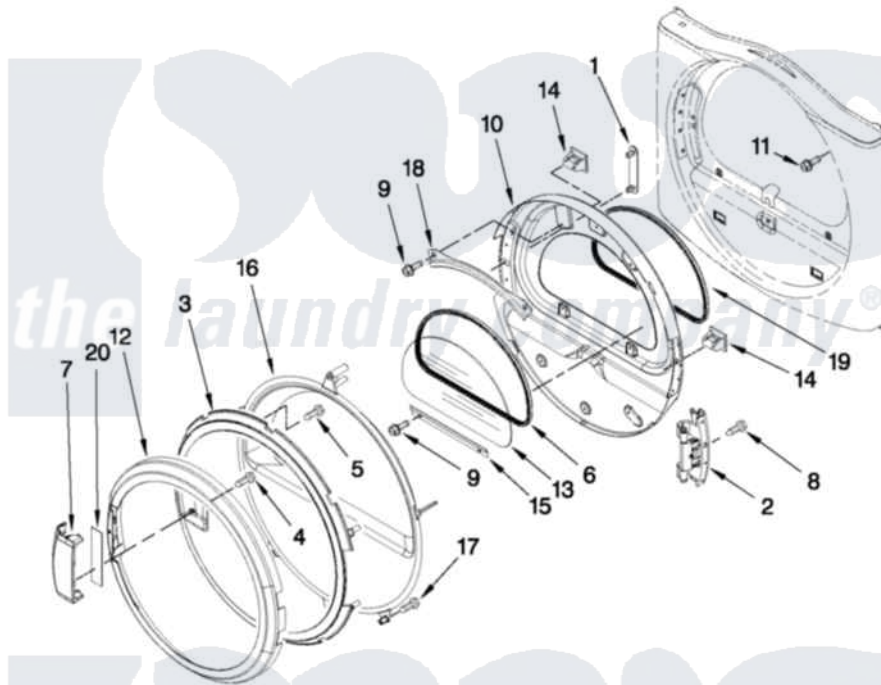

# Maytag MDE22PDAGW0 04 - DOOR PARTS

## DOOR PARTS

For Model: MDE22PDAGW0  
(White)

W10239192

FOR ORDERING INFORMATION REFER TO PARTS PRICE LIST

8

Maytag [Commercial Maytag MDE22PDAGW0 Dryer Parts](#) Parts Diagram 04 - DOOR PARTS  
Click on the part number to view part

Item	Original Part Number	Replaced By	Status	Part Description
1	<a href="#">8565119</a>			Label, Hinge Hole Cover
2	<a href="#">W10175141</a>			Door Hinge Assembly
3	<a href="#">W10137467</a>			Assembly, Door Intermediate
4	<a href="#">W10080840</a>			Screw, 8-18 X 5/8
5	<a href="#">3400618</a>			Screw, 6-19 X 3/8
6	<a href="#">8579663</a>			Seal, Window
7	<a href="#">W10117477</a>	<a href="#">W10112976</a>		Handle, Door
8	<a href="#">W10159996</a>			Screw, 10-24 X 25/64
9	<a href="#">W10080720</a>			Screw, 10-16
10	W10259900	<a href="#">W10164062</a>		Door Assembly
11	<a href="#">355515</a>			Screw, 8-18 X 11/16
12	<a href="#">W10112916</a>			Door, Outer Ring
13	8565117	<a href="#">W10286878</a>		Window
14	690081	<a href="#">279570</a>		Latch
15	<a href="#">8519354</a>			Retainer-Window
16	<a href="#">8580059</a>			Door, Intermediate

Door Seal

20

[W10112927](#)

Pad, Door Handle