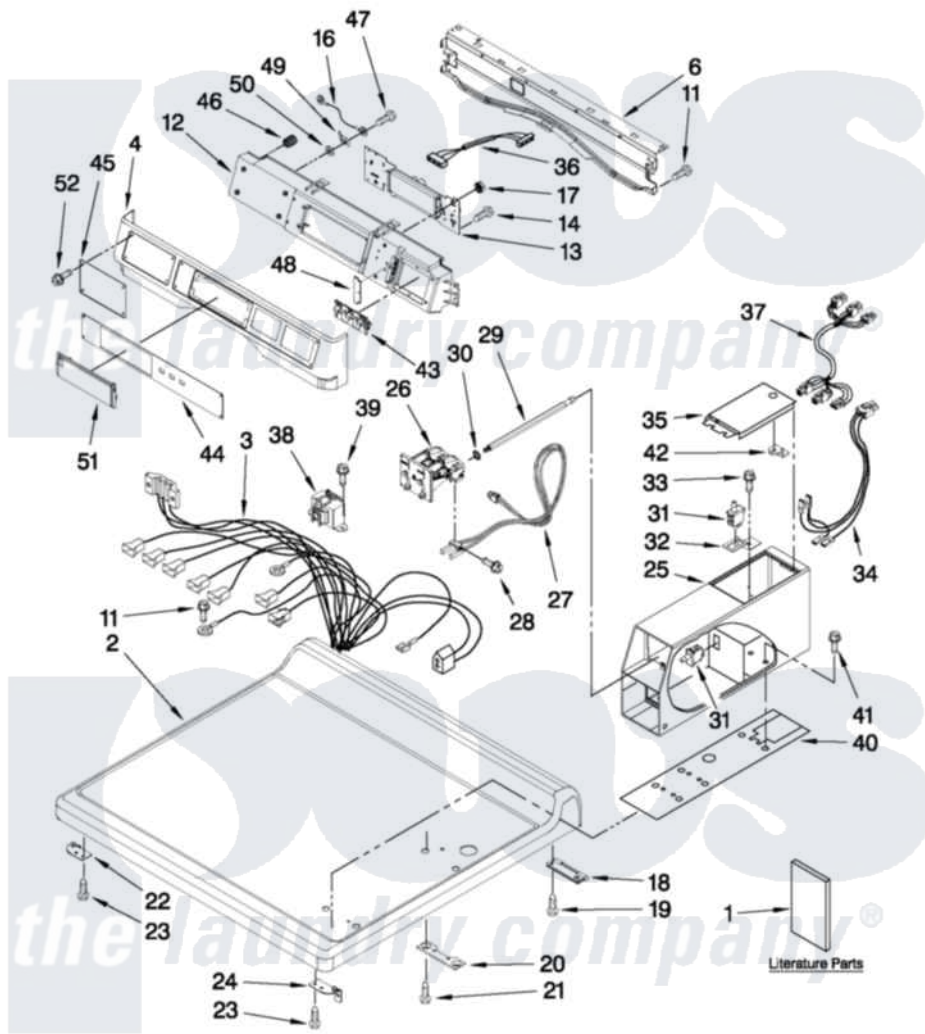

## TOP AND CONSOLE PARTS

For Model: MDE22PDAZW0  
(White)

FOR ORDERING INFORMATION REFER TO PARTS PRICE LIST

W10135171

2

Maytag [Commercial Maytag MDE22PDAZW0 Dryer Parts](#) Parts Diagram 01 - TOP AND CONSOLE PARTS

21	<a href="#">98445</a>		Screw, 10-16 X 3/4
22	<a href="#">W10137445</a>		Bracket - Top Panel, Left
23	W10015090	<a href="#">489442</a>	Screw 3 2217757 Roller, Front
24	<a href="#">W10137444</a>		Bracket - Top Panel, Right
25	<a href="#">W10171128</a>		Meter Case
26	<a href="#">W10133245</a>		Dual Coin Drop Assembly
27	W10130178	<a href="#">W10247389</a>	Sensor
28	<a href="#">W10142655</a>		Screw, 6-20 X 1.00
29	<a href="#">W10137319</a>		Hex-Bar Bolt
30	<a href="#">W10068270</a>		Washer, Lock
31	<a href="#">W10131838</a>		Switch, Vault And Service Door
32	<a href="#">W10133508</a>		Bracket, Service Switch
33	<a href="#">W10139210</a>		Screw, 8-18 X 5/16
34	<a href="#">W10139456</a>		Wire Harness, Sensor Switch
35	<a href="#">3351136</a>		Service Door Assembly
36	<a href="#">W10166307</a>		Harness, Communication
37	<a href="#">W10166308</a>		Harness, Meter Case
38	<a href="#">W10131839</a>		Transformer 120 To 22.5 Vac
39	8533971	<a href="#">90767</a>	Screw, 8A X 3/8 HeX Washer Head Tapping
40	<a href="#">W10137448</a>		Cushion, Meter Case
41	<a href="#">3349065</a>		Bolt, Meter Case Mounting
42	<a href="#">W10145154</a>		Cam, Commercial Lock
43	<a href="#">W10131113</a>		Push Button
44	<a href="#">W10137438</a>		Fascia-Console
45	<a href="#">W10137461</a>		Fascia-Dispenser
46	<a href="#">W10189313</a>		Inserts
47	<a href="#">488234</a>		Screw 8-32 X 1/4
48	<a href="#">W10187276</a>		Seal, Console
49	<a href="#">3373818</a>		Tab-Grounding
50	<a href="#">W10189075</a>		Washer, Brass
51	<a href="#">W10131114</a>		Cover, Display
52	<a href="#">W10137457</a>		Screw, 8-32 X 3/64