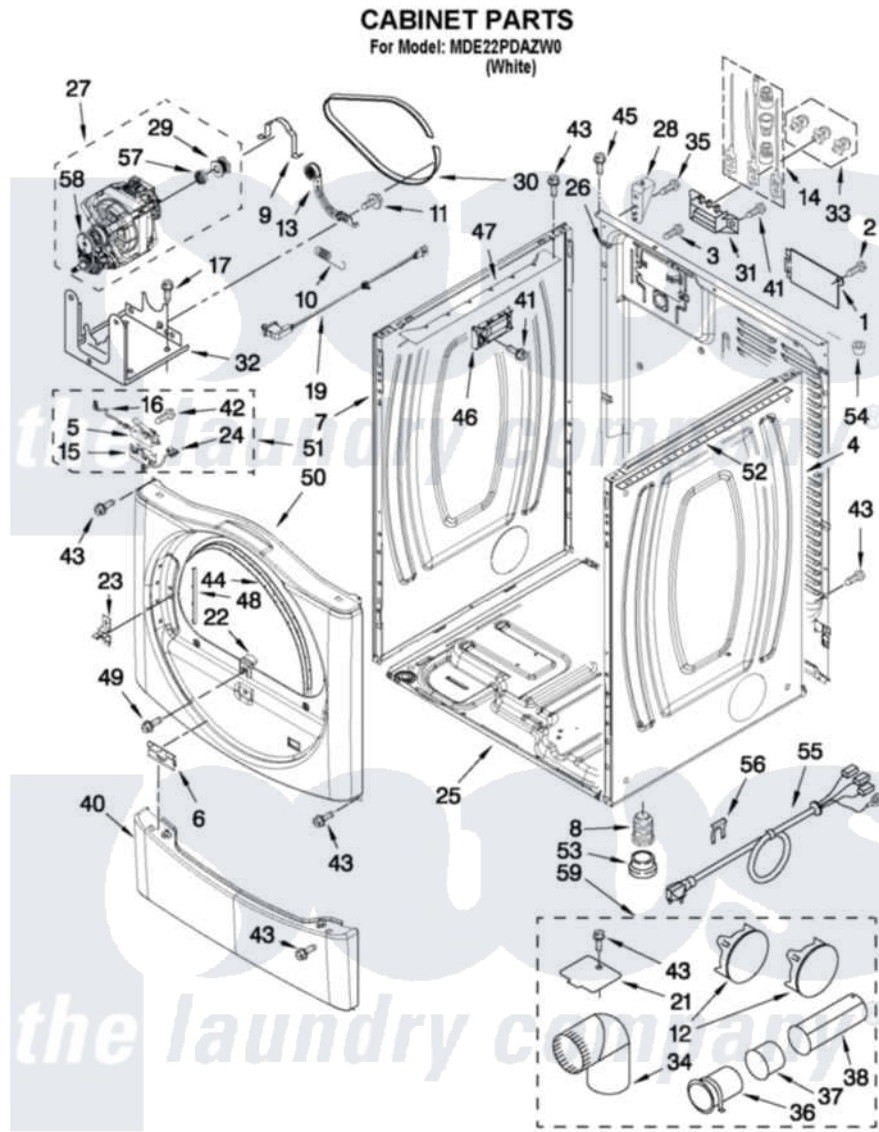

Maytag MDE22PDAZW0 02 - CABINET PARTS

W10135171

FOR ORDERING INFORMATION REFER TO PARTS PRICE LIST

4

Maytag [Commercial Maytag MDE22PDAZW0 Dryer Parts](#) Parts Diagram 02 - CABINET PARTS

[Click on the part number to view part](#)

Item	Original Part Number	Replaced By	Status	Part Description
1	8576583	W10119283		Cover, Terminal Block
2	3390814	90767		Screw, 8A X 3/8 HeX Washer Head Tapping
3	8533974	4331106		Screw, No.10-32 X 7/16
4	8565048			Panel, Side
5	8564010			Assembly, Switch And Actuator
6	8519459			Clip, Toe Panel
7	8565054			Panel, Side
8	3392100	49621		Feet-Leveling
NI	279810			Foot-Optional
9	660658			Clamp, Motor Mounting 343481 685441
10	3387374			Spring, Idler
11	3389420			Retainer-Idler 1/4-20 X 1/16
12	697750	W10470674		Dryer Exhaust Kit
13	W10141380	W10344192		Idler Assembly