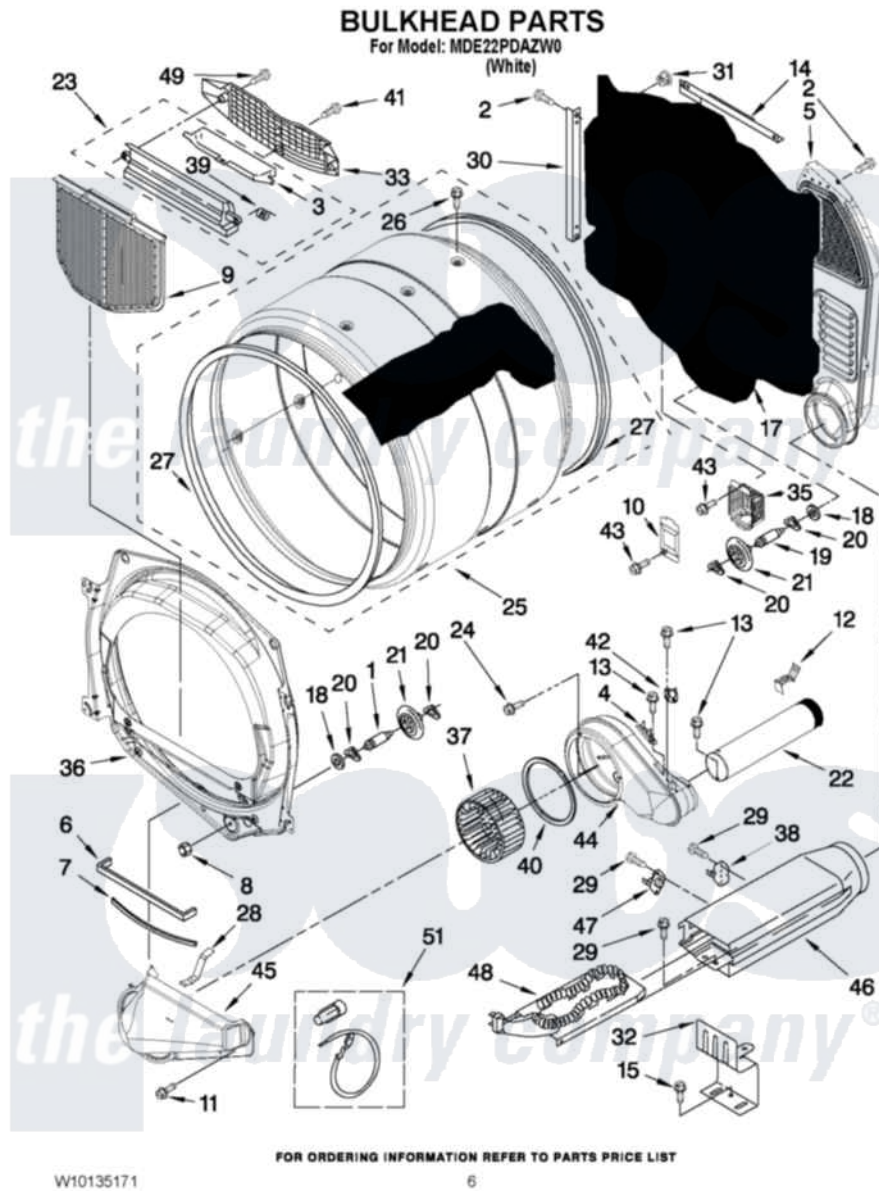

Maytag MDE22PDAZW0 03 - BULKHEAD PARTS

Maytag Commercial Maytag MDE22PDAZW0 Dryer Parts Parts Diagram 03 - BULKHEAD PARTS
Click on the part number to view part

Item	Original Part Number	Replaced By	Status	Part Description
1	8575324	W10359271		Shaft, Drum Roller Threads
2	3390647	488729		Screw
3	W10153413			Door, Lint Screen
4	3392519			Thermal Limiter
5	697354	3387911		Duct-Air
6	697813			Seal, Outlet Housing
7	697814	697813		Seal, Outlet Housing
8	3934666	W10080210		Nut, 3/8 X 16
9	W10049370	W10120998		Screen
10	3402841	8532165		Lens, Drum Light
11	359625	487240		Screw, For Mtg. Service Capacitor
12	8572105			Retainer, Toe Panel
13	8533971	90767		Screw, 8A X 3/8 HeX Washer Head Tapping
14	8571651	W10118337		Bracket-Bulkhead Upper Mounting

15	693995		Screw, Hex Head
16	W10001120	W10080190	Nut, 3/8-16
17	8520836		Bulkhead, Rear
18	3387459	W10080960	Washer, Support
19	8575325	W10359272	Shaft, Roller Drum Threads
20	690997		Washer, Thrust
21	8536973	W10314173	Support
22	8563728		Exhaust Pipe
23	W10153423		Outlet Grille, Housing Assembly
24	489463		Screw, 8-18 X 1/16
25	W10153420		Complete Drum Assembly
26	W10109200		Screw, Baffle Mounting
27	W10166807	280114	Seal
28	8066208		Clip-Exhaust
29	90767		Screw, 8A X 3/8 HeX Washer Head Tapping
30	8519221	W10118335	Channel Bracket, Rear Bulkhead
31	8529007		Plug, Rear Bulkhead
32	8066099		Bracket, Heater Box
33	W10153412		Grille, Outlet
35	8578825		Bracket, Drum Light
36	8565061		Bulkhead, Front
37	W10168564	W10349492	Wheel, Blower
38	8318314	279973	Kit, Thermal Cut-Off
39	3394986		Spring, Lint Screen Door
40	697770		Seal, Cover Plate Blower Housing
41	695240	488729	Screw
42	8577274		Thermostat 295F
43	487909	488729	Screw
44	8544362	W10119255	Housing, Blower
45	8066168	W10128606	Duct-Lint
46	3392537		Box, Heater
47	3391914		Thermostat 295 F
48	W10157669		Element, Heater
49	3387230		Screw, 10-16 X 13/16
50	W10153409		Baffle, Drum
51	279457		Wire Kit, Terminal