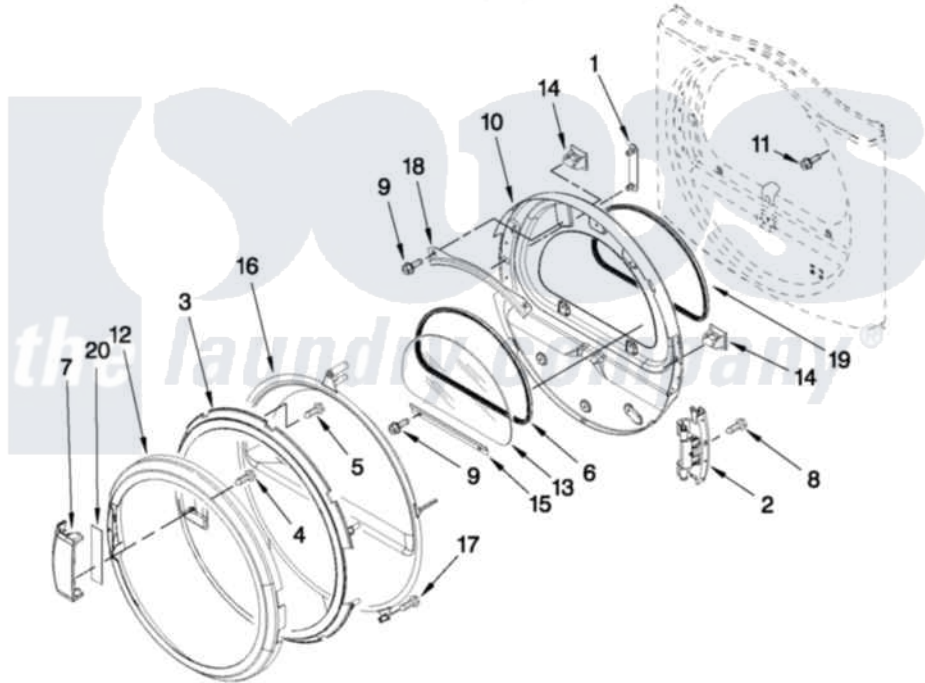

Maytag MDE22PDAZW0 04 - DOOR PARTS

DOOR PARTS For Model: MDE22PDAZW0 (White)

FOR ORDERING INFORMATION REFER TO PARTS PRICE LIST

W10135171

8

Maytag [Commercial Maytag MDE22PDAZW0 Dryer Parts](#) Parts Diagram 04 - DOOR PARTS
Click on the part number to view part

Item	Original Part Number	Replaced By	Status	Part Description
1	8565119			Label, Hinge Hole Cover
2	8578887			Door Hinge Assembly
3	W10137467			Assembly, Door Intermediate
4	9742177			Screw, 8-18 X .625
5	3400618			Screw, 6-19 X 3/8
6	8579663			Seal, Window
7	W10117477	W10112976		Handle, Door
8	W10159996			Screw, 10-24 X 25/64
9	3393258	3373329D		Screw
10	8578933	W10164062		Door Assembly
11	355515			Screw, 8-18 X 11/16
12	W10112916			Door, Outer Ring
13	8565117	W10286878		Window
14	690081	279570		Latch
15	8519354			Retainer-Window
16	8580059			Door, Intermediate

17	8534022		Screw, 8-18 X 1/16
18	8519356		Retainer-Window
19	N/P	Not Available	DOOR SEAL (NOT SERVICEABLE)
20	W10112927		Pad, Door Handle