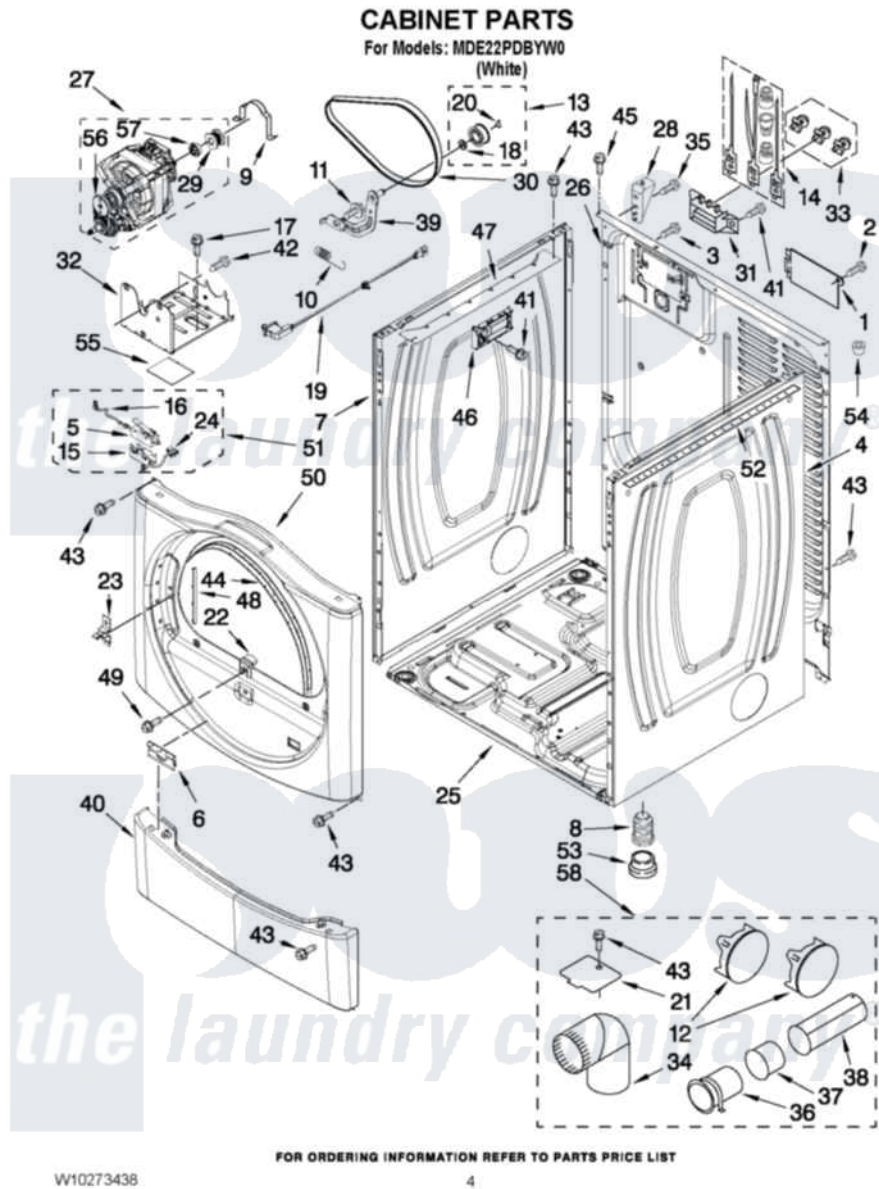

Maytag MDE22PDBYW0 02 - CABINET PARTS

Maytag [Commercial Maytag MDE22PDBYW0 Dryer Parts](#) Parts Diagram 02 - CABINET PARTS
Click on the part number to view part

Item	Original Part Number	Replaced By	Status	Part Description
1	8576583	W10119283		Cover, Terminal Block
2	3390814	90767		Screw, 8A X 3/8 HeX Washer Head Tapping
3	8533974	4331106		Screw, No.10-32 X 7/16
4	8565048			Panel, Side
5	8564010			Assembly, Switch And Actuator
6	8519459			Clip, Toe Panel
7	8565054			Panel, Side
8	3392100	49621		Feet-Leveling
NI	279810			Foot-Optional
9	660658			Clamp, Motor Mounting 343481 685441
10	3387374			Spring, Idler
11	3389420			Retainer-Idler 1/4-20 X 1/16
12	49252			Plug, Multivent
13	3388672	279640		Pulley-ldr