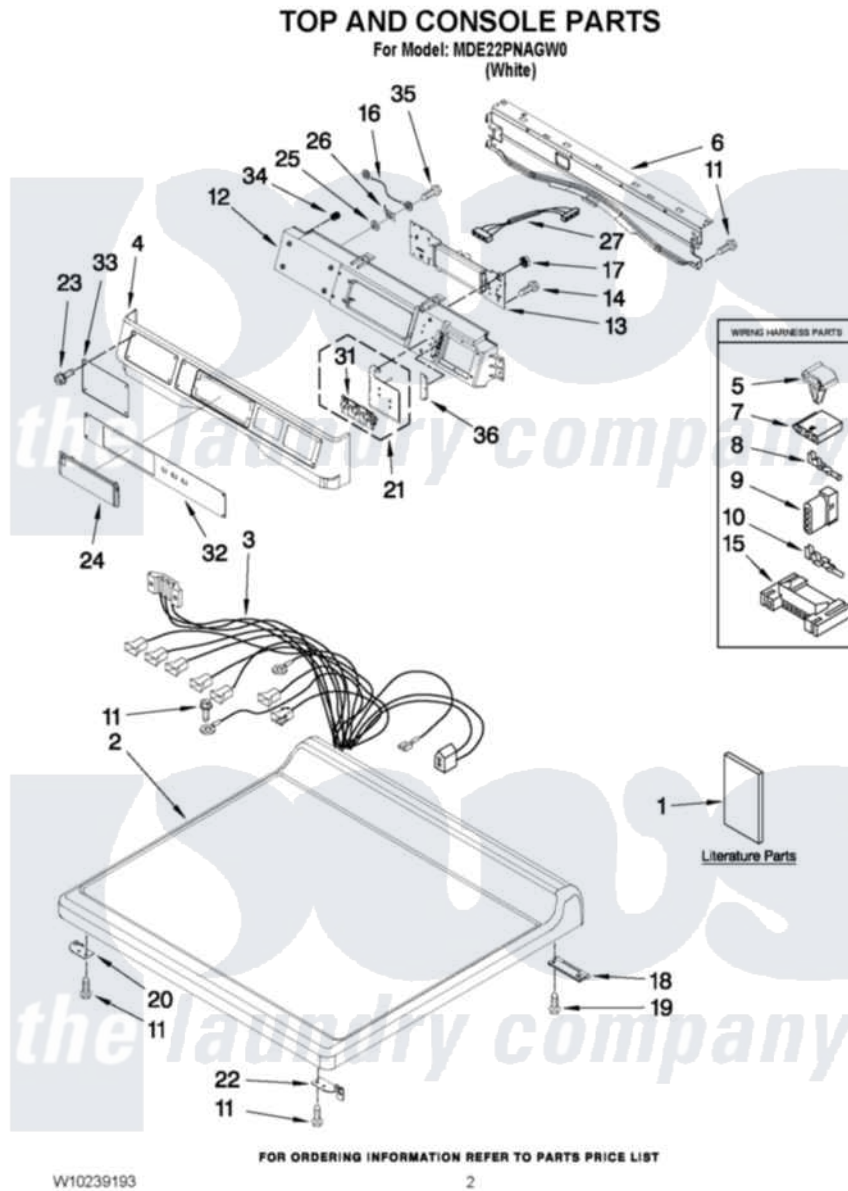

Maytag MDE22PNAGW0 01 - TOP AND CONSOLE PARTS

Maytag [Commercial Maytag MDE22PNAGW0 Dryer Parts](#) Parts Diagram 01 - TOP AND CONSOLE PARTS
Click on the part number to view part

Item	Original Part Number	Replaced By	Status	Part Description
1	W10233251			USER INSTRUCTION
"	W10239198		Not Available	INSTALLATION INSTRUCTION
"	W10239197		Not Available	Tech Sheet
"	W10239193			PARTS LIST
2	W10137410			Top
3	W10111045			Harness, Main
4	W10137459			Console
5	3394427			Clip-Harness
6	8565237			Bracket, Console
7	353424			Plug, Terminal
8	94614			Terminal
9	3936144			Do-It-Yourself Repair Manuals
10	94613	596797		Terminal
11	W10080700			Screw, 8-18 X 1/2
12	W10137427			Console
13	W10166346			User-Interface Assembly

14	489136	Screw, 3-24 X 1/32
15	3395683	Receptacle, Multi-Terminal
16	W10188087	Ground Wire Assembly
17	W10139046	Nut 6-32
18	8565018	Assembly, Hinge And Pin
19	W10080310	Screw, 8-18 X 1/2
20	W10137445	Bracket - Top Panel, Left
21	W10135255	Assembly, Membrane Switch And Backer Plate
22	W10137444	Bracket - Top Panel, Right
23	W10137457	Screw, 8-32 X 3/64
24	W10131114	Cover, Display
25	W10189075	Washer, Brass
26	3373818	Tab-Grounding
27	W10166307	Harness, Communication
31	W10131113	Push Button
32	W10135194	Fascia-Console
33	W10137461	Fascia-Dispenser
34	W10189313	Inserts
35	488234	Screw 8-32 X 1/4
36	W10187276	Seal, Console