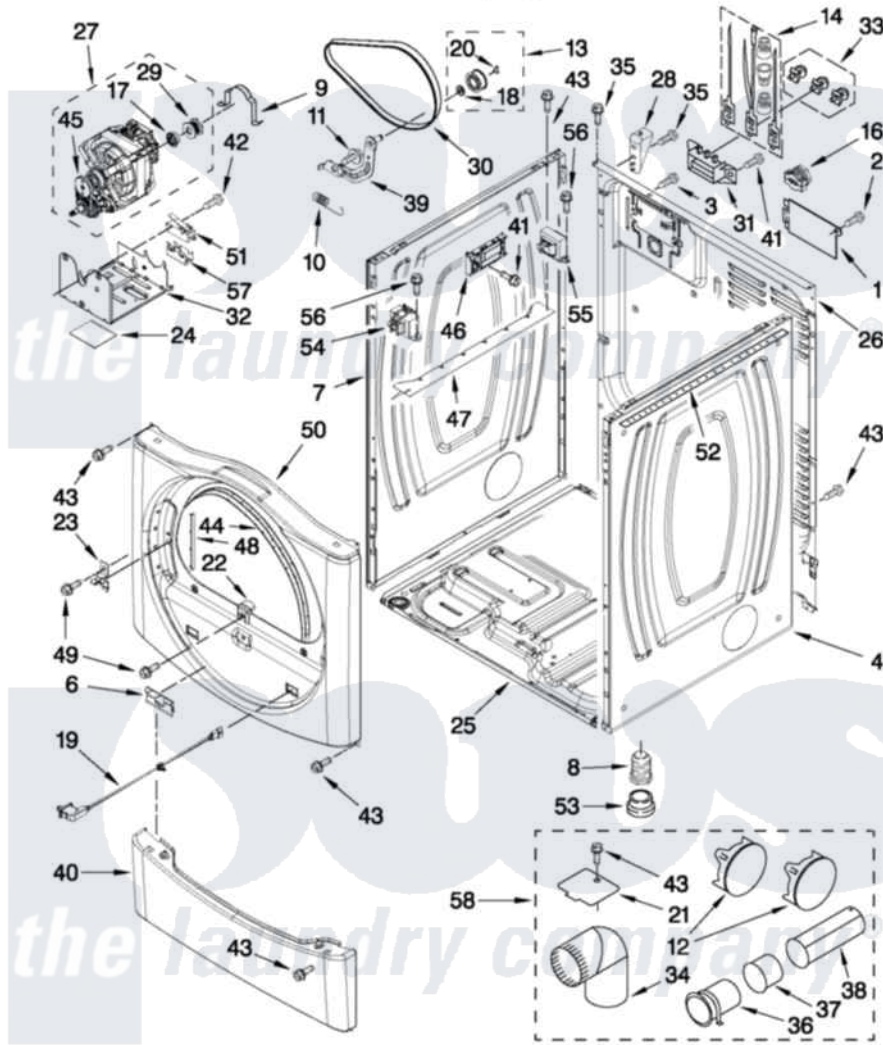

Maytag MDE22PNAGW0 02 - CABINET PARTS

CABINET PARTS

For Model: MDE22PNAGW0
(White)

FOR ORDERING INFORMATION REFER TO PARTS PRICE LIST

W10239193

4

Maytag [Commercial Maytag MDE22PNAGW0 Dryer Parts](#) Parts Diagram 02 - CABINET PARTS

[Click on the part number to view part](#)

Item	Original Part Number	Replaced By	Status	Part Description
1	8576583	W10119283		Cover, Terminal Block
2	3390814	90767		Screw, 8A X 3/8 HeX Washer Head Tapping
3	8533974	4331106		Screw, No.10-32 X 7/16
4	8565048			Panel, Side
6	8519459			Clip, Toe Panel
7	8565054			Panel, Side
8	3392100	49621		Feet-Leveling
NI	279810			Foot-Optional
9	660658			Clamp, Motor Mounting 343481 685441
10	3387374			Spring, Idler
11	3389420			Retainer-Idler 1/4-20 X 1/16
12	49252			Plug, Multivent
13	3388672	279640		Pulley-ldr
14	279318			Terminal Tinned And Brass Panel