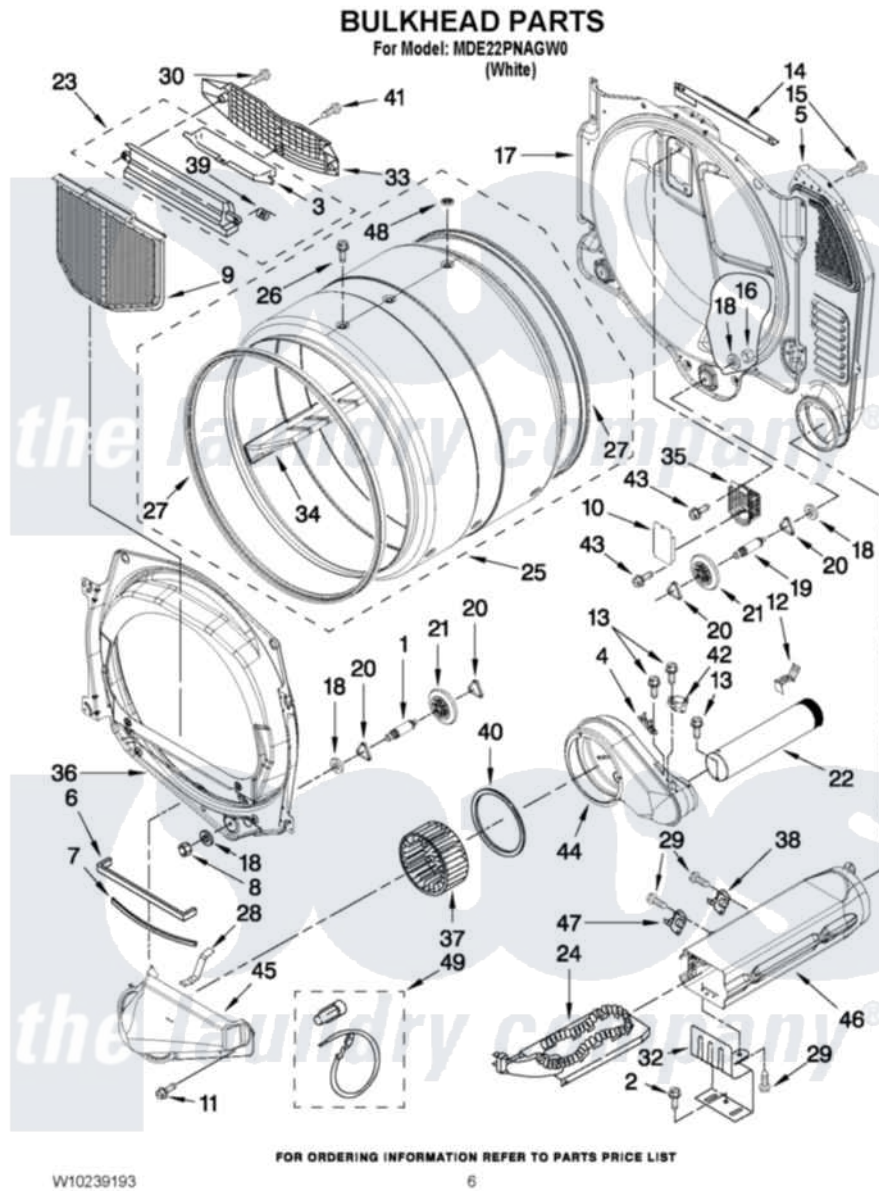

# Maytag MDE22PNAGW0 03 - BULKHEAD PARTS

Maytag [Commercial Maytag MDE22PNAGW0 Dryer Parts](#) Parts Diagram 03 - BULKHEAD PARTS  
Click on the part number to view part

Item	Original Part Number	Replaced By	Status	Part Description
1	<a href="#">8575324</a>	<a href="#">W10359271</a>		Shaft, Drum Roller Threads
2	<a href="#">W10080700</a>			Screw, 8-18 X 1/2
3	<a href="#">W10181925</a>			Door, Lint Screen
4	<a href="#">W10119702</a>			Thermal Limiter
5	697354	<a href="#">3387911</a>		Duct-Air
6	<a href="#">697813</a>			Seal, Outlet Housing
7	697814	<a href="#">697813</a>		Seal, Outlet Housing
8	<a href="#">W10080210</a>			Nut, 3/8 X 16
9	W10049370	<a href="#">W10120998</a>		Screen
10	3402841	<a href="#">8532165</a>		Lens, Drum Light
11	<a href="#">W10080380</a>			Screw, 10-16 X 3/4
12	<a href="#">8572105</a>			Retainer, Toe Panel
13	<a href="#">W10080820</a>			Screw, 8-18 X .298
14	<a href="#">W10118337</a>			Bracket-Bulkhead Upper Mounting
15	<a href="#">693995</a>			Screw, Hex Head
16	<a href="#">W10080190</a>			Nut, 3/8-16