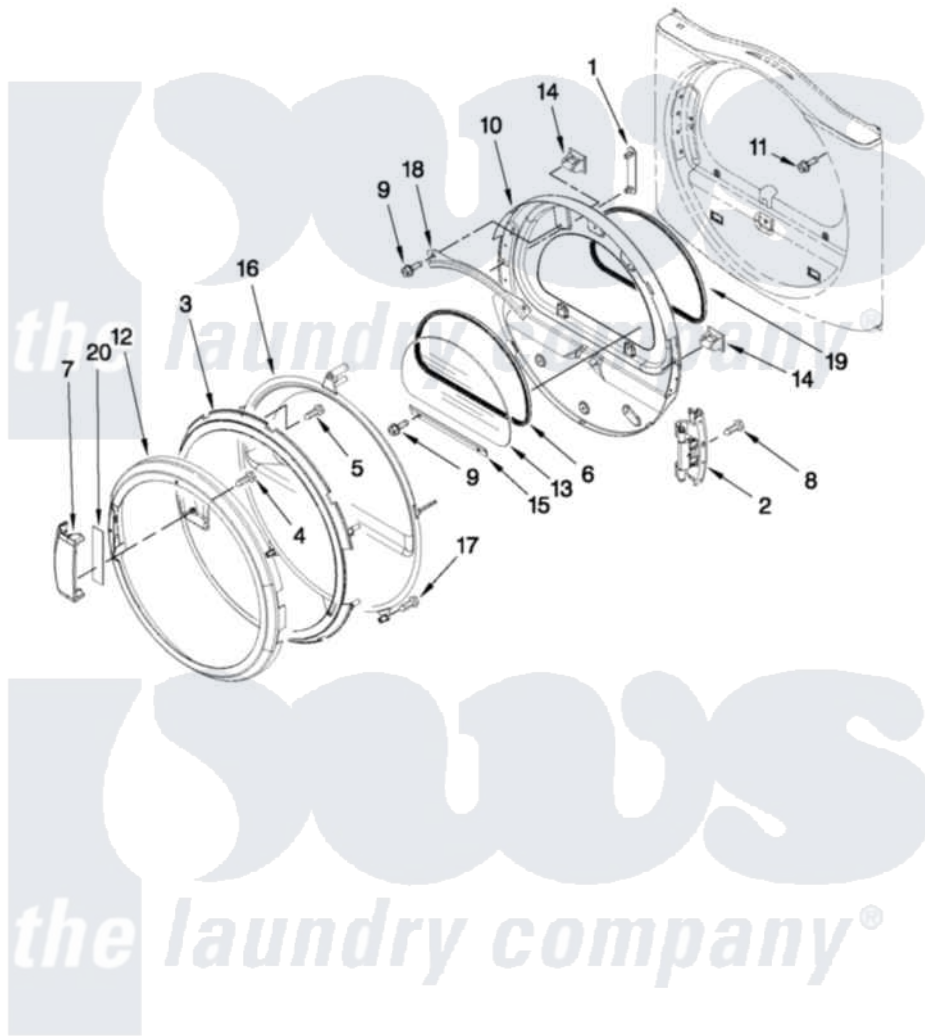

Maytag MDE22PNAGW0 04 - DOOR PARTS

DOOR PARTS

For Model: MDE22PNAGW0
(White)

FOR ORDERING INFORMATION REFER TO PARTS PRICE LIST

W10239193

8

Maytag [Commercial Maytag MDE22PNAGW0 Dryer Parts](#) Parts Diagram 04 - DOOR PARTS
Click on the part number to view part

Item	Original Part Number	Replaced By	Status	Part Description
1	8565119			Label, Hinge Hole Cover
2	8578887			Door Hinge Assembly
3	W10137467			Assembly, Door Intermediate
4	W10080840			Screw, 8-18 X 5/8
5	3400618			Screw, 6-19 X 3/8
6	8579663			Seal, Window
7	W10117477	W10112976		Handle, Door
8	W10159996			Screw, 10-24 X 25/64
9	W10080720			Screw, 10-16
10	W10259900	W10164062		Door Assembly
11	355515			Screw, 8-18 X 11/16
12	W10112916			Door, Outer Ring
13	8565117	W10286878		Window
14	690081	279570		Latch
15	8519354			Retainer-Window
16	8580059			Door, Intermediate