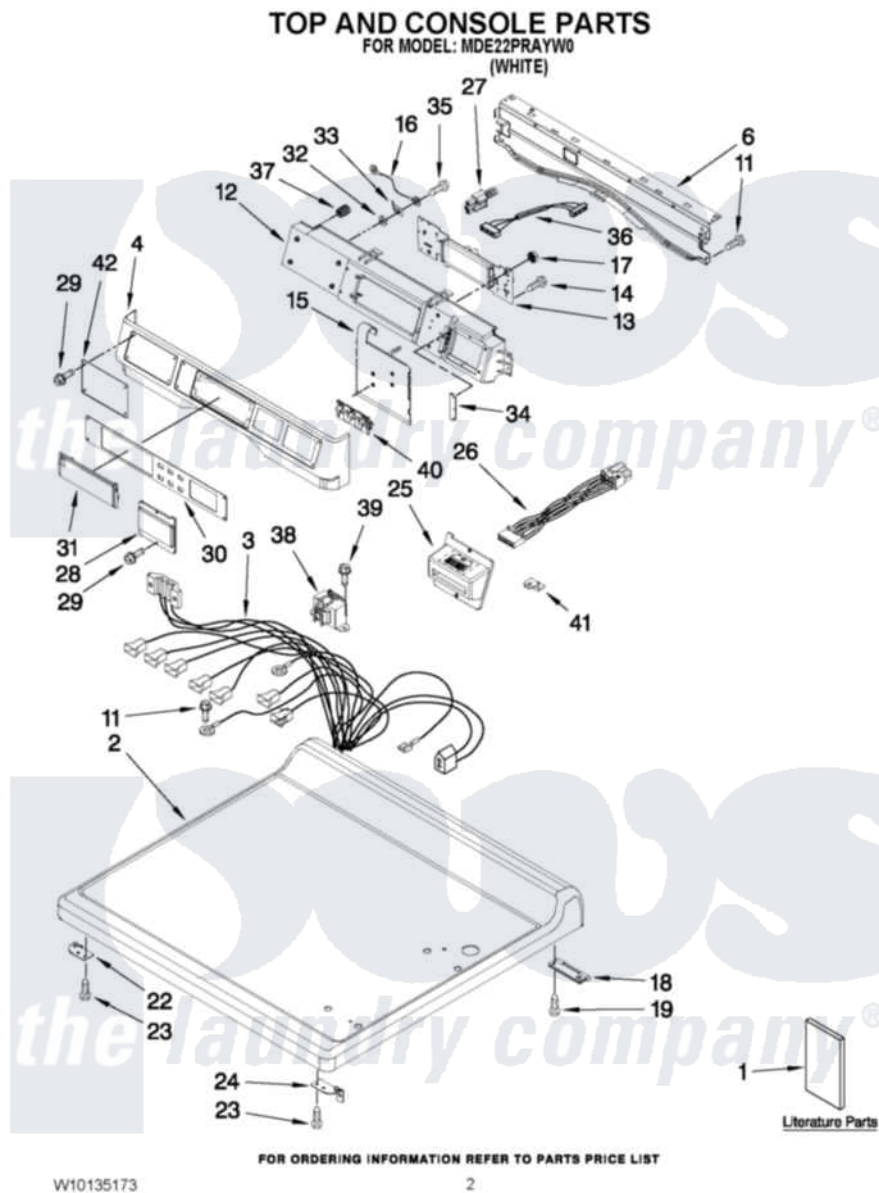

Maytag MDE22PRAYW0 01 - TOP AND CONSOLE PARTS

Maytag [Commercial Maytag MDE22PRAYW0 Dryer Parts](#) Parts Diagram 01 - TOP AND CONSOLE PARTS
 Click on the part number to view part

Item	Original Part Number	Replaced By	Status	Part Description
1	W10135154		Not Available	Installation Instructions
"	W10165325		Not Available	Installation Instructions, Card Reader
"	W10166332		Not Available	Tech Sheet
"	W10135173			Parts List
2	W10137410			Top
3	W10111005			Harness, Main
4	W10137459			Console
6	8565237			Bracket, Console
11	3390647	488729		Screw
12	W10137427			Console
13	W10137419	W10137416		User-Interface Assembly
14	489136			Screw, 3-24 X 1/32
15	W10135255			Assembly, Membrane Switch And Backer Plate
16	W10188087			Ground Wire Assembly
17	W10139046			Nut 6-32

18	8565018		Assembly, Hinge And Pin
19	342055	488627	Screw
22	W10137445		Bracket - Top Panel, Left
23	W10015090	489442	Screw 3 2217757 Roller, Front
24	W10137444		Bracket - Top Panel, Right
25	W10137454		Bezel, Card Reader
26	W10133304		Harness, Wiring Card Reader
27	W10133282		Switch, Jumper Service Vault
28	W10137477	W10213906	Cover, Card Reader
29	W10137457		Screw, 8-32 X 3/64
30	W10137439	W10334889	Fascia-Console
31	W10131114		Cover, Display
32	W10189075		Washer, Brass
33	3373818		Tab-Grounding
34	W10187276		Seal, Console
35	488234		Screw 8-32 X 1/4
36	W10166307		Harness, Communication
37	W10189313		Inserts
38	W10131839		Transformer 120 To 22.5 Vac
39	8533971	90767	Screw, 8A X 3/8 HeX Washer Head Tapping
40	W10131113		Push Button
41	W10145154		Cam, Commercial Lock
42	W10137461		Fascia-Dispenser