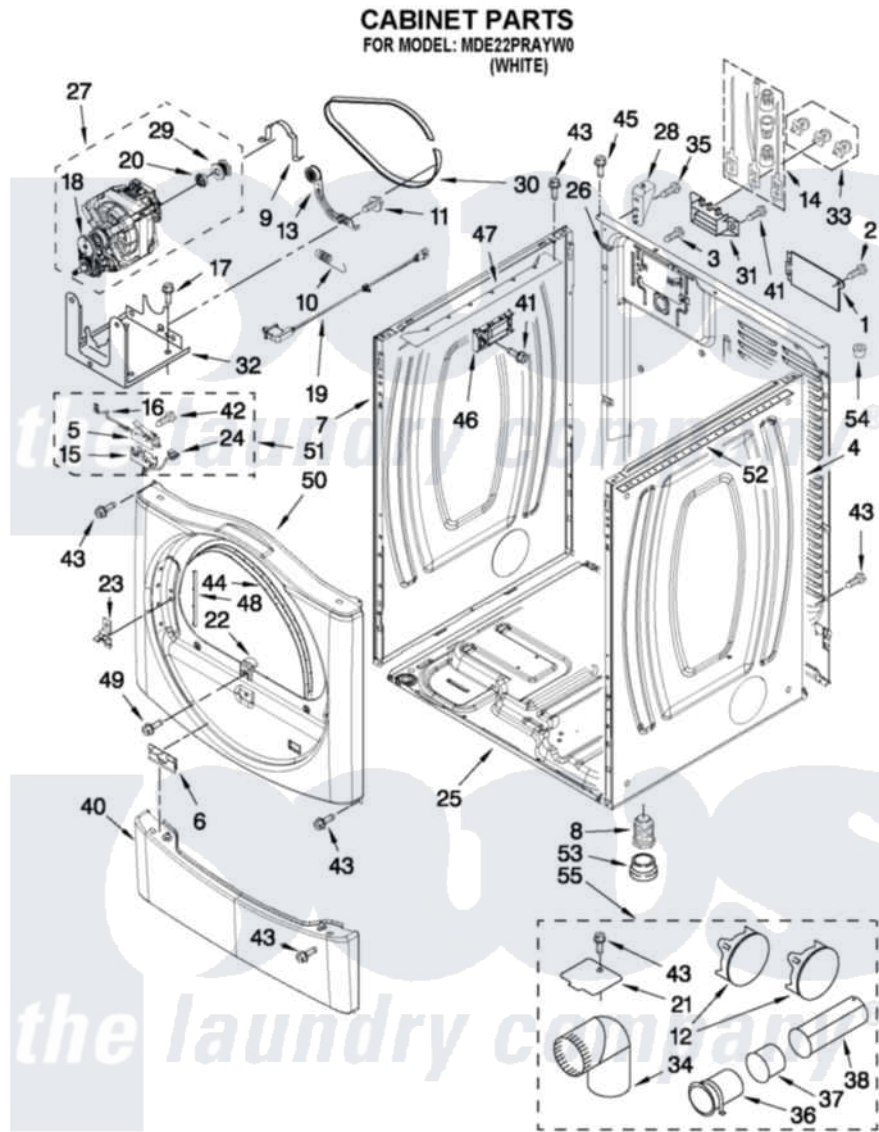

Maytag MDE22PRAYW0 02 - CABINET PARTS

W10135173

FOR ORDERING INFORMATION REFER TO PARTS PRICE LIST

4

Maytag [Commercial Maytag MDE22PRAYW0 Dryer Parts](#) Parts Diagram 02 - CABINET PARTS

[Click on the part number to view part](#)

Item	Original Part Number	Replaced By	Status	Part Description
1	8576583	W10119283		Cover, Terminal Block
2	3390814	90767		Screw, 8A X 3/8 HeX Washer Head Tapping
3	8533974	4331106		Screw, No.10-32 X 7/16
4	8565048			Panel, Side
5	8564010			Assembly, Switch And Actuator
6	8519459			Clip, Toe Panel
7	8565054			Panel, Side
8	3392100	49621		Feet-Leveling
NI	279810			Foot-Optional
9	660658			Clamp, Motor Mounting 343481 685441
10	3387374			Spring, Idler
11	3389420			Retainer-Idler 1/4-20 X 1/16
12	697750	W10470674		Dryer Exhaust Kit
13	3388672	279640		Pulley-ldr