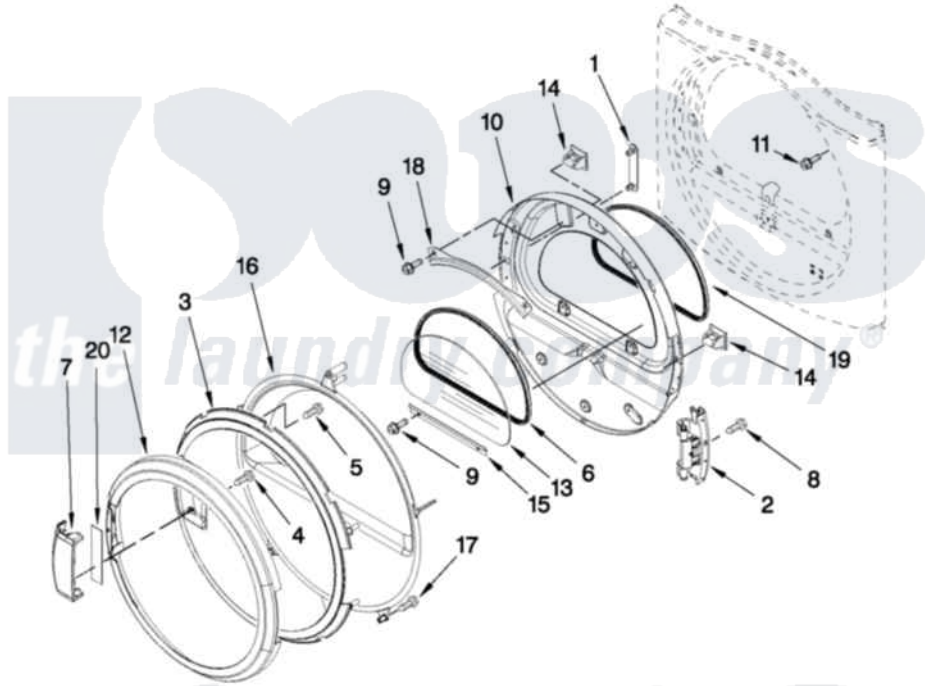

Maytag MDE22PRAYW0 04 - DOOR PARTS

DOOR PARTS FOR MODEL: MDE22PRAYW0 (WHITE)

FOR ORDERING INFORMATION REFER TO PARTS PRICE LIST

W10135173

8

Maytag [Commercial Maytag MDE22PRAYW0 Dryer Parts](#) Parts Diagram 04 - DOOR PARTS
Click on the part number to view part

Item	Original Part Number	Replaced By	Status	Part Description
1	8565119			Label, Hinge Hole Cover
2	8578887			Door Hinge Assembly
3	W10137467			Assembly, Door Intermediate
4	9742177			Screw, 8-18 X .625
5	3400618			Screw, 6-19 X 3/8
6	8579663			Seal, Window
7	W10117477	W10112976		Handle, Door
8	W10159996			Screw, 10-24 X 25/64
9	3393258	3373329D		Screw
10	8578933	W10164062		Door Assembly
11	355515			Screw, 8-18 X 11/16
12	W10112916			Door, Outer Ring
13	8565117	W10286878		Window
14	690081	279570		Latch
15	8519354			Retainer-Window
16	8580059			Door, Intermediate

17	8534022		Screw, 8-18 X 1/16
18	8519356		Retainer-Window
19	N/P	Not Available	DOOR SEAL (NOT SERVICEABLE)
20	W10112927		Pad, Door Handle