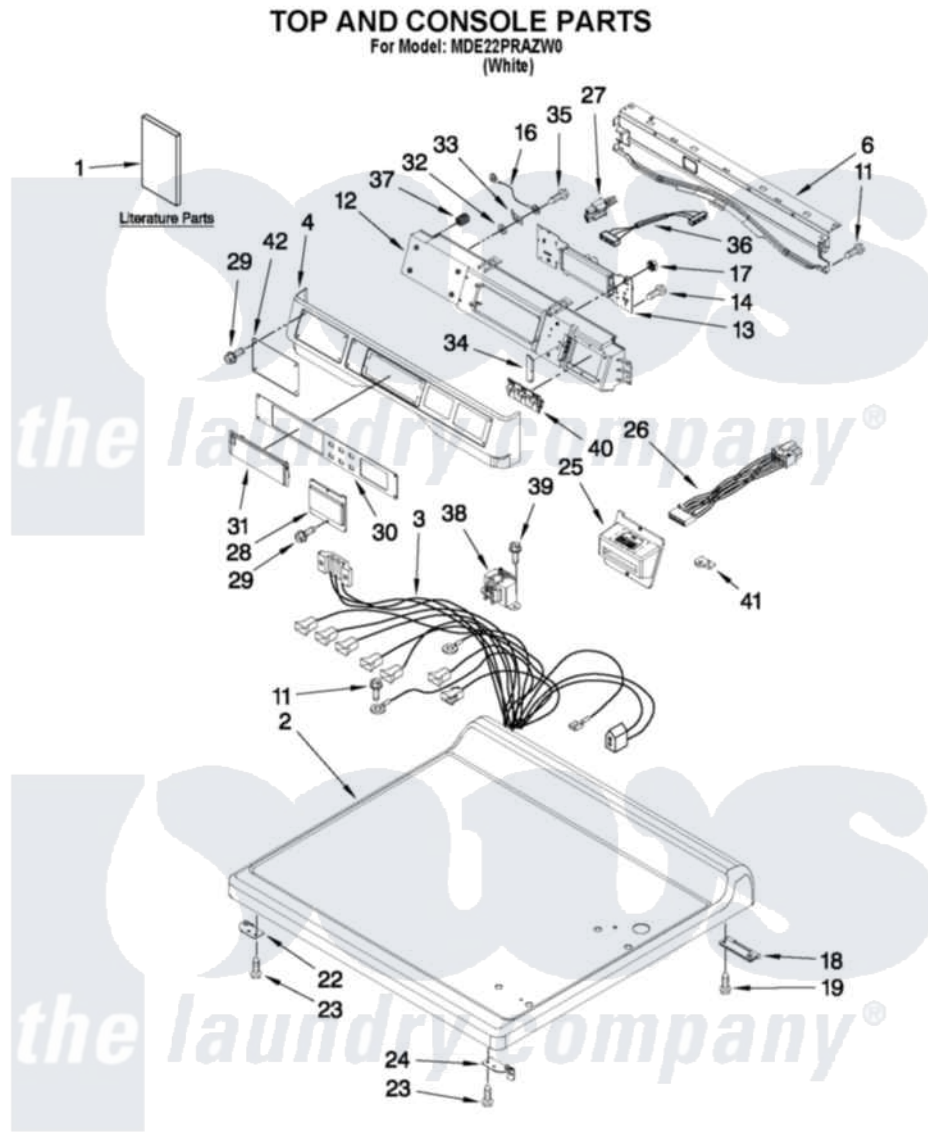

Maytag MDE22PRAZW0 01 - TOP AND CONSOLE PARTS

FOR ORDERING INFORMATION REFER TO PARTS PRICE LIST

W10135174

2

Maytag [Commercial Maytag MDE22PRAZW0 Dryer Parts](#) Parts Diagram 01 - TOP AND CONSOLE PARTS
Click on the part number to view part

Item	Original Part Number	Replaced By	Status	Part Description
1	W10135154		Not Available	Installation Instructions
"	W10165325		Not Available	Installation Instructions, Card Reader
"	W10166332		Not Available	Tech Sheet
"	W10135174			Parts List
2	W10137410			Top
3	W10166306			Harness, Main
4	W10137459			Console
6	8565237			Bracket, Console
11	3390647	488729		Screw
12	W10137427			Console
13	W10137419	W10137416		User-Interface Assembly
14	489136			Screw, 3-24 X 1/32
16	W10188087			Ground Wire Assembly
17	W10139046			Nut 6-32
18	8565018			Assembly, Hinge And Pin
19	342055	488627		Screw

22	W10137445		Bracket - Top Panel, Left
23	W10015090	489442	Screw 3 2217757 Roller, Front
24	W10137444		Bracket - Top Panel, Right
25	W10137454		Bezel, Card Reader
26	W10133304		Harness, Wiring Card Reader
27	W10133282		Switch, Jumper Service Vault
28	W10137477	W10213906	Cover, Card Reader
29	W10137457		Screw, 8-32 X 3/64
30	W10137439	W10334889	Fascia-Console
31	W10131114		Cover, Display
32	W10189075		Washer, Brass
33	3373818		Tab-Grounding
34	W10187276		Seal, Console
35	488234		Screw 8-32 X 1/4
36	W10166307		Harness, Communication
37	W10189313		Inserts
38	W10131839		Transformer 120 To 22.5 Vac
39	8533971	90767	Screw, 8A X 3/8 HeX Washer Head Tapping
40	W10131113		Push Button
41	W10145154		Cam, Commercial Lock
42	W10137461		Fascia-Dispenser