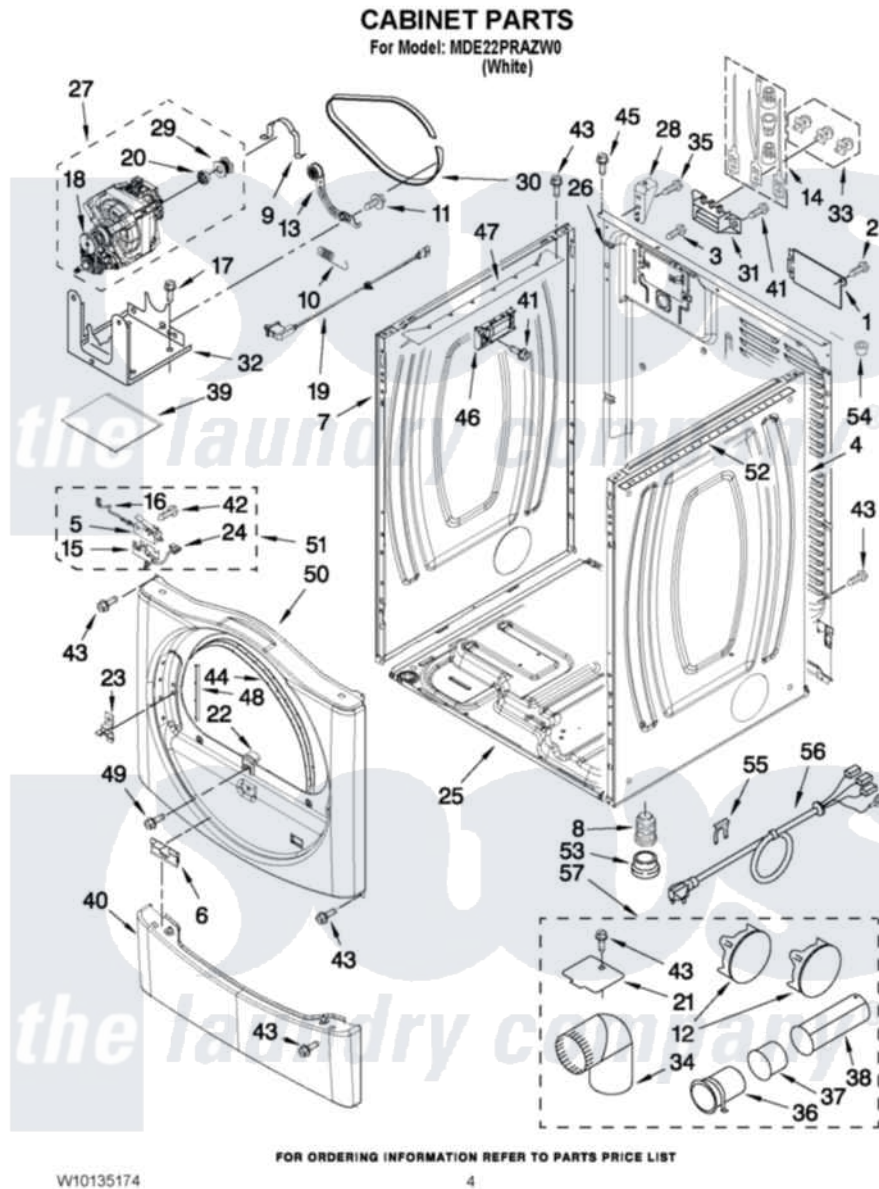

# Maytag MDE22PRAZW0 02 - CABINET PARTS

Maytag [Commercial Maytag MDE22PRAZW0 Dryer Parts](#) Parts Diagram 02 - CABINET PARTS  
Click on the part number to view part

Item	Original Part Number	Replaced By	Status	Part Description
1	8576583	<a href="#">W10119283</a>		Cover, Terminal Block
2	3390814	<a href="#">90767</a>		Screw, 8A X 3/8 HeX Washer Head Tapping
3	8533974	<a href="#">4331106</a>		Screw, No.10-32 X 7/16
4	<a href="#">8565048</a>			Panel, Side
5	<a href="#">8564010</a>			Assembly, Switch And Actuator
6	<a href="#">8519459</a>			Clip, Toe Panel
7	<a href="#">8565054</a>			Panel, Side
8	3392100	<a href="#">49621</a>		Feet-Leveling
NI	<a href="#">279810</a>			Foot-Optional
9	<a href="#">660658</a>			Clamp, Motor Mounting 343481 685441
10	<a href="#">3387374</a>			Spring, Idler
11	<a href="#">3389420</a>			Retainer-Idler 1/4-20 X 1/16
12	697750	<a href="#">W10470674</a>		Dryer Exhaust Kit
13	<a href="#">W10141380</a>	<a href="#">W10344192</a>		Idler Assembly