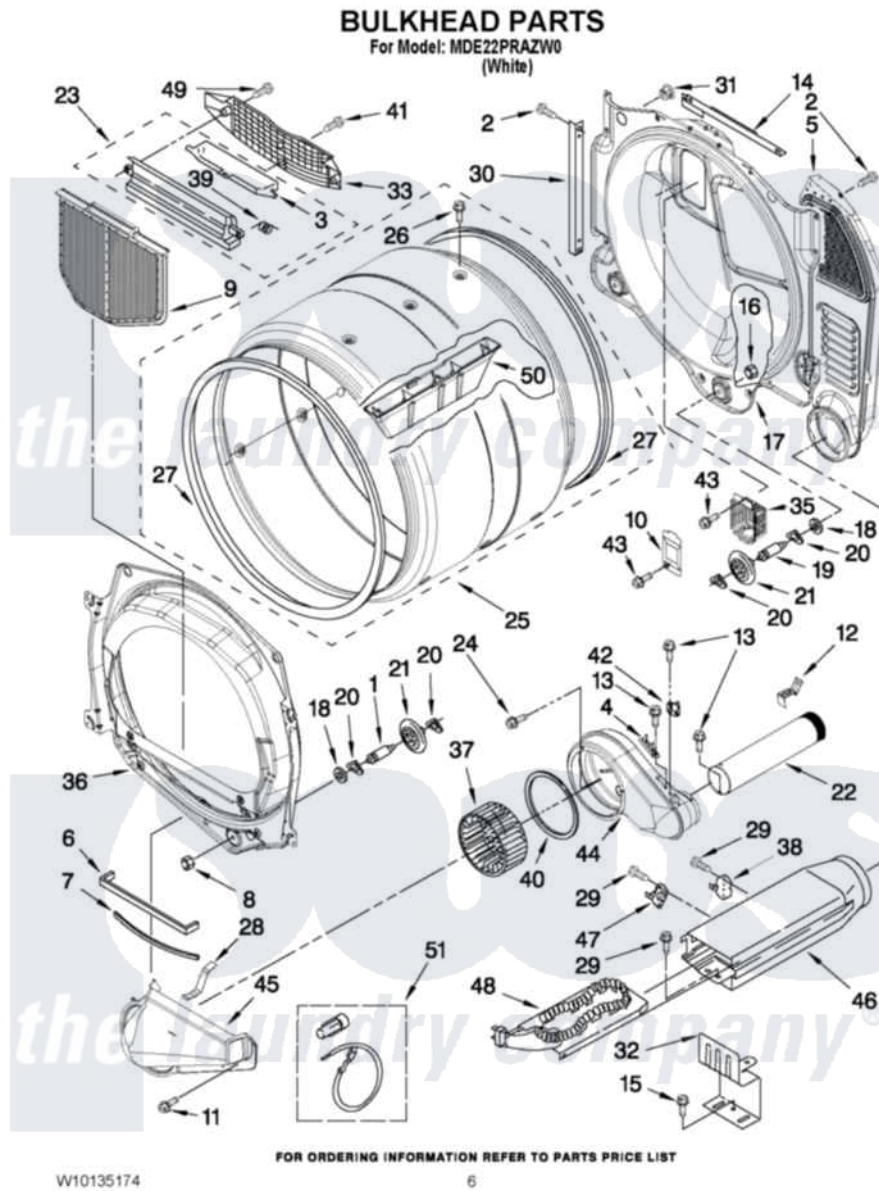

Maytag MDE22PRAZW0 03 - BULKHEAD PARTS

Maytag Commercial Maytag MDE22PRAZW0 Dryer Parts Parts Diagram 03 - BULKHEAD PARTS
Click on the part number to view part

Item	Original Part Number	Replaced By	Status	Part Description
1	8575324	W10359271		Shaft, Drum Roller Threads
2	3390647	488729		Screw
3	W10153413			Door, Lint Screen
4	3392519			Thermal Limiter
5	697354	3387911		Duct-Air
6	697813			Seal, Outlet Housing
7	697814	697813		Seal, Outlet Housing
8	3934666	W10080210		Nut, 3/8 X 16
9	W10049370	W10120998		Screen
10	3402841	8532165		Lens, Drum Light
11	359625	487240		Screw, For Mtg. Service Capacitor
12	8572105			Retainer, Toe Panel
13	8533971	90767		Screw, 8A X 3/8 HeX Washer Head Tapping
14	8571651	W10118337		Bracket-Bulkhead Upper Mounting

15	693995		Screw, Hex Head
16	W10001120	W10080190	Nut, 3/8-16
17	8520836		Bulkhead, Rear
18	3387459	W10080960	Washer, Support
19	8575325	W10359272	Shaft, Roller Drum Threads
20	690997		Washer, Thrust
21	8536973	W10314173	Support
22	8563728		Exhaust Pipe
23	W10153423		Outlet Grille, Housing Assembly
24	489463		Screw, 8-18 X 1/16
25	W10153420		Complete Drum Assembly
26	W10109200		Screw, Baffle Mounting
27	W10166807	280114	Seal
28	8066208		Clip-Exhaust
29	90767		Screw, 8A X 3/8 HeX Washer Head Tapping
30	8519221	W10118335	Channel Bracket, Rear Bulkhead
31	8529007		Plug, Rear Bulkhead
32	8066099		Bracket, Heater Box
33	W10153412		Grille, Outlet
35	8578825		Bracket, Drum Light
36	8565061		Bulkhead, Front
37	W10168564	W10349492	Wheel, Blower
38	8318314	279973	Kit, Thermal Cut-Off
39	3394986		Spring, Lint Screen Door
40	697770		Seal, Cover Plate Blower Housing
41	695240	488729	Screw
42	8577274		Thermostat 295F
43	487909	488729	Screw
44	8544362	W10119255	Housing, Blower
45	8066168	W10128606	Duct-Lint
46	3392537		Box, Heater
47	3391914		Thermostat 295 F
48	W10157669		Element, Heater
49	3387230		Screw, 10-16 X 13/16
50	W10153409		Baffle, Drum
51	279457		Wire Kit, Terminal