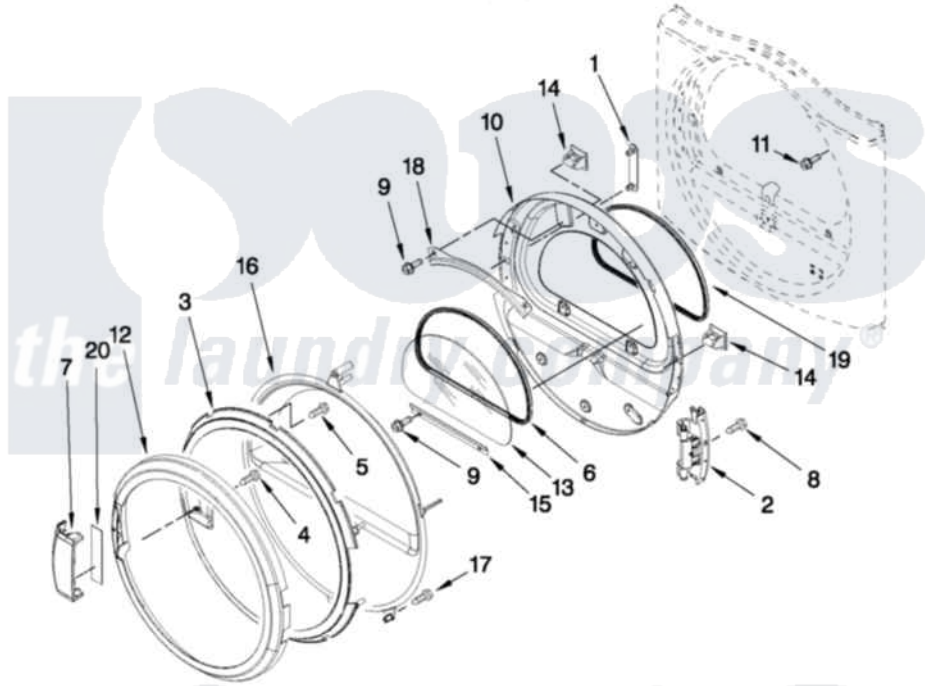

Maytag MDE22PRAZW0 04 - DOOR PARTS

DOOR PARTS For Model: MDE22PRAZW0 (White)

FOR ORDERING INFORMATION REFER TO PARTS PRICE LIST

W10135174

8

Maytag [Commercial Maytag MDE22PRAZW0 Dryer Parts](#) Parts Diagram 04 - DOOR PARTS
Click on the part number to view part

Item	Original Part Number	Replaced By	Status	Part Description
1	8565119			Label, Hinge Hole Cover
2	8578887			Door Hinge Assembly
3	W10137467			Assembly, Door Intermediate
4	9742177			Screw, 8-18 X .625
5	3400618			Screw, 6-19 X 3/8
6	8579663			Seal, Window
7	W10117477	W10112976		Handle, Door
8	W10159996			Screw, 10-24 X 25/64
9	3393258	3373329D		Screw
10	8578933	W10164062		Door Assembly
11	355515			Screw, 8-18 X 11/16
12	W10112916			Door, Outer Ring
13	8565117	W10286878		Window
14	690081	279570		Latch
15	8519354			Retainer-Window
16	8580059			Door, Intermediate

17	8534022		Screw, 8-18 X 1/16
18	8519356		Retainer-Window
19	N/P	Not Available	DOOR SEAL (NOT SERVICEABLE)
20	W10112927		Pad, Door Handle