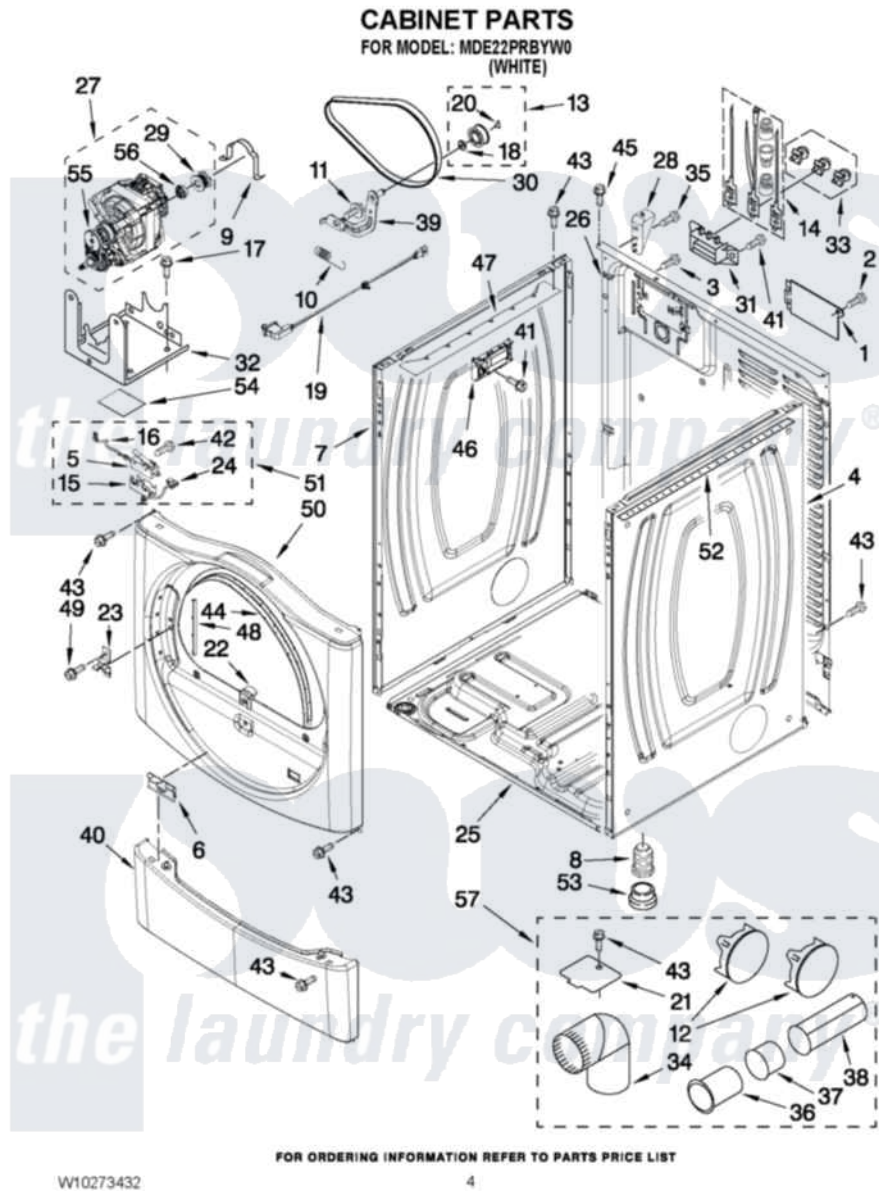

Maytag MDE22PRBYW0 02 - CABINET PARTS

Maytag [Commercial Maytag MDE22PRBYW0 Dryer Parts](#) Parts Diagram 02 - CABINET PARTS
Click on the part number to view part

Item	Original Part Number	Replaced By	Status	Part Description
1	8576583	W10119283		Cover, Terminal Block
2	3390814	90767		Screw, 8A X 3/8 HeX Washer Head Tapping
3	8533974	4331106		Screw, No.10-32 X 7/16
4	8565048			Panel, Side
5	8564010			Assembly, Switch And Actuator
6	8519459			Clip, Toe Panel
7	8565054			Panel, Side
8	3392100	49621		Feet-Leveling
NI	279810			Foot-Optional
9	660658			Clamp, Motor Mounting 343481 685441
10	3387374			Spring, Idler
11	3389420			Retainer-Idler 1/4-20 X 1/16
12	49252			Plug, Multivent
13	3388672	279640		Pulley-ldr