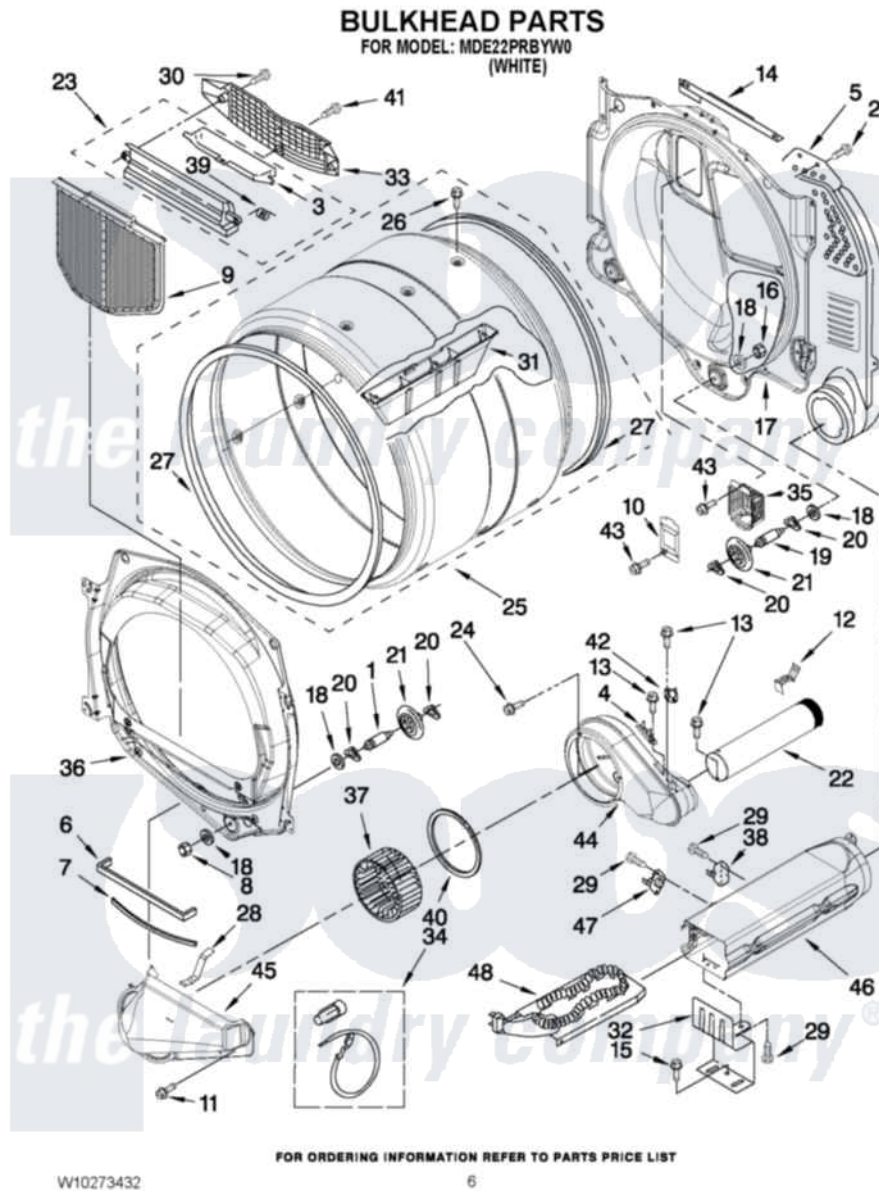

Maytag MDE22PRBYW0 03 - BULKHEAD PARTS

Maytag [Commercial Maytag MDE22PRBYW0 Dryer Parts](#) Parts Diagram 03 - BULKHEAD PARTS
Click on the part number to view part

Item	Original Part Number	Replaced By	Status	Part Description
1	8575324	W10359271		Shaft, Drum Roller Threads
2	3390647	488729		Screw
3	W10181925			Door, Lint Screen
4	3392519			Thermal Limiter
5	697354	3387911		Duct-Air
6	697813			Seal, Outlet Housing
7	697814	697813		Seal, Outlet Housing
8	3934666	W10080210		Nut, 3/8 X 16
9	W10049370	W10120998		Screen
10	3402841	8532165		Lens, Drum Light
11	359625	487240		Screw, For Mtg. Service Capacitor
12	8572105			Retainer, Toe Panel
13	8533971	90767		Screw, 8A X 3/8 HeX Washer Head Tapping
14	8571651	W10118337		Bracket-Bulkhead Upper Mounting

15	693995		Screw, Hex Head
16	W10001120	W10080190	Nut, 3/8-16
17	W10080170		Bulkhead, Rear
18	3387459	W10080960	Washer, Support
19	8575325	W10359272	Shaft, Roller Drum Threads
20	690997		Washer, Thrust
21	8536973	W10314173	Support
22	8563728		Exhaust Pipe
23	W10181928		Outlet Housing Assembly
24	489463		Screw, 8-18 X 1/16
25	W10153420		Complete Drum Assembly
26	W10219342		Screw, Baffle Mounting
27	W10166807	280114	Seal
28	8066208		Clip-Exhaust
29	90767		Screw, 8A X 3/8 HeX Washer Head Tapping
30	3387230		Screw, 10-16 X 13/16
31	W10153409		Baffle, Drum
32	8066099		Bracket, Heater Box
33	W10181926		Grille, Outlet
34	279457		Wire Kit, Terminal
35	8578825		Bracket, Drum Light
36	8565061		Bulkhead, Front
37	W10168564	W10349492	Wheel, Blower
38	8318314	279973	Kit, Thermal Cut-Off
39	3394986		Spring, Lint Screen Door
40	697770		Seal, Cover Plate Blower Housing
41	695240	488729	Screw
42	8577274		Thermostat 295F
43	487909	488729	Screw
44	8544362	W10119255	Housing, Blower
45	8066168	W10128606	Duct-Lint
46	3392537		Box, Heater
47	3391914		Thermostat 295 F
48	3387748		Element, Heater